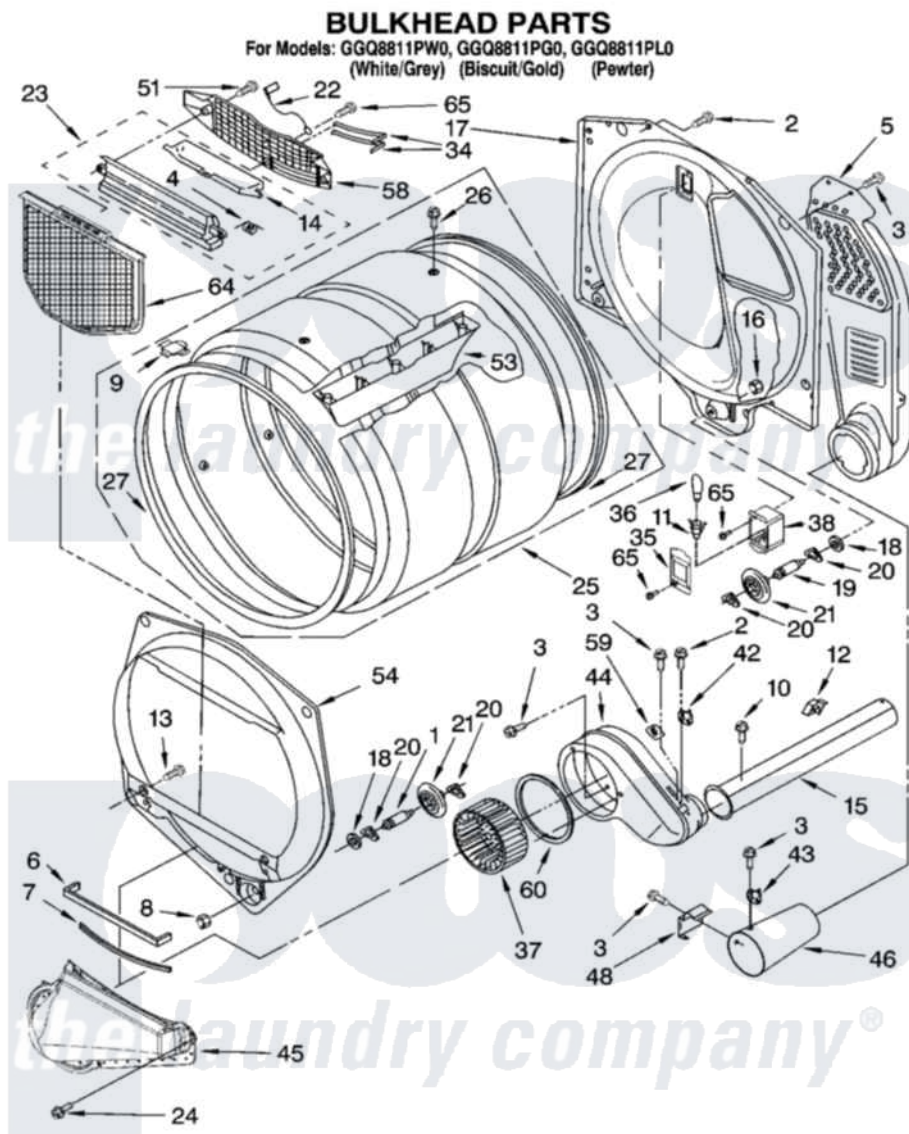

# Whirlpool GGQ8811PW0 03 - BULKHEAD PARTS

8180459

5

Whirlpool [Residential Whirlpool GGQ8811PW0 Dryer Parts](#) Parts Diagram 03 - BULKHEAD PARTS  
Click on the part number to view part

Item	Original Part Number	Replaced By	Status	Part Description
1	3399508	<a href="#">W10359271</a>		Shaft, Drum Roller Threads
2	3390647	<a href="#">488729</a>		Screw
3	<a href="#">90767</a>			Screw, 8A X 3/8 HeX Washer Head Tapping
4	<a href="#">3394986</a>			Spring, Lint Screen Door
5	<a href="#">3394346</a>			Air Duct Assembly
6	<a href="#">697813</a>			Seal, Outlet Housing
7	697814	<a href="#">697813</a>		Seal, Outlet Housing
8	<a href="#">3359452</a>			Nut, Lock
9	<a href="#">8066086</a>			Plug, Drum Hole
10	3390646	<a href="#">W10139210</a>		Screw, 8-18 X 5/16
11	3403634	<a href="#">W10136369</a>		Socket, Drum Light Assembly
12	<a href="#">3388229</a>			Retainer, Toe Panel
13	695240	<a href="#">488729</a>		Screw
14	3394984	<a href="#">8563758</a>		Door, Lint Screen
15	8318486	<a href="#">279936</a>		Kit-Exhst
16	<a href="#">3387709</a>			Nut, 3/8-16