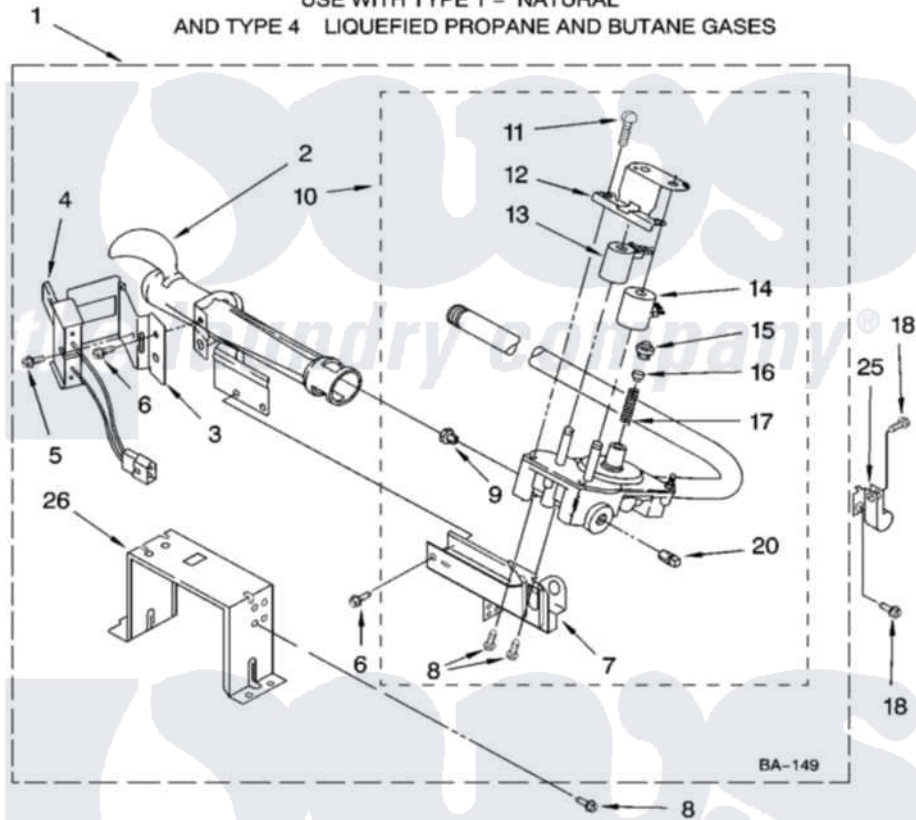

Whirlpool GGQ8811PW0 04 - 8318276 BURNER ASSEMBLY

8318276 BURNER ASSEMBLY

For Models: GGQ8811PW0, GGQ8811PG0, GGQ8811PL0
(White/Grey) (Biscuit/Gold) (Pewter)

USE WITH TYPE 1 - NATURAL
AND TYPE 4 LIQUEFIED PROPANE AND BUTANE GASES

8180459

7

Whirlpool [Residential Whirlpool GGQ8811PW0 Dryer Parts](#) Parts Diagram 04 - 8318276 BURNER ASSEMBLY
Click on the part number to view part

Item	Original Part Number	Replaced By	Status	Part Description
1	8318276	280119		Burner-Gas
2	688617	693140		Burner
3	694298			Bracket, Ignitor
4	686590	279311		Ignitor
5	3393909			Screw, 8-32 X 7/8
6	343641	681414		Screw, 10AB X 1/2
7	3389871		Not Available	Base, Burner
8	3387057			Screw, 10-16 X 1/2 Orifice, Burner
9	234826			Orifice, Burner Type 1
"	229742			Orifice, Burner
"	234868			Orifice, Burner
10	8318281	W10480542		Valve-Gas
11	694421			Screw, Bracket Mounting
12	694538			Bracket, Shunt
13	694540			Coil, 60 Hz
14	694539			Coil, 60 Hz

15	694424		Leak, Limiter
16	694423		Screw, Regulator Adjustment
17	694422		Spring, Regulator
18	3390647	488729	Screw
20	239822	W10295523	Plug, Pipe
25	3387561		Clamp-Pipe
26	3389889		Bracket, Support
"	N/A		Not Available
"	694572	49572A	FOLLOWING PARTS NOT ILLUSTRATED
			Conversion Kit To Type L.p.g.f