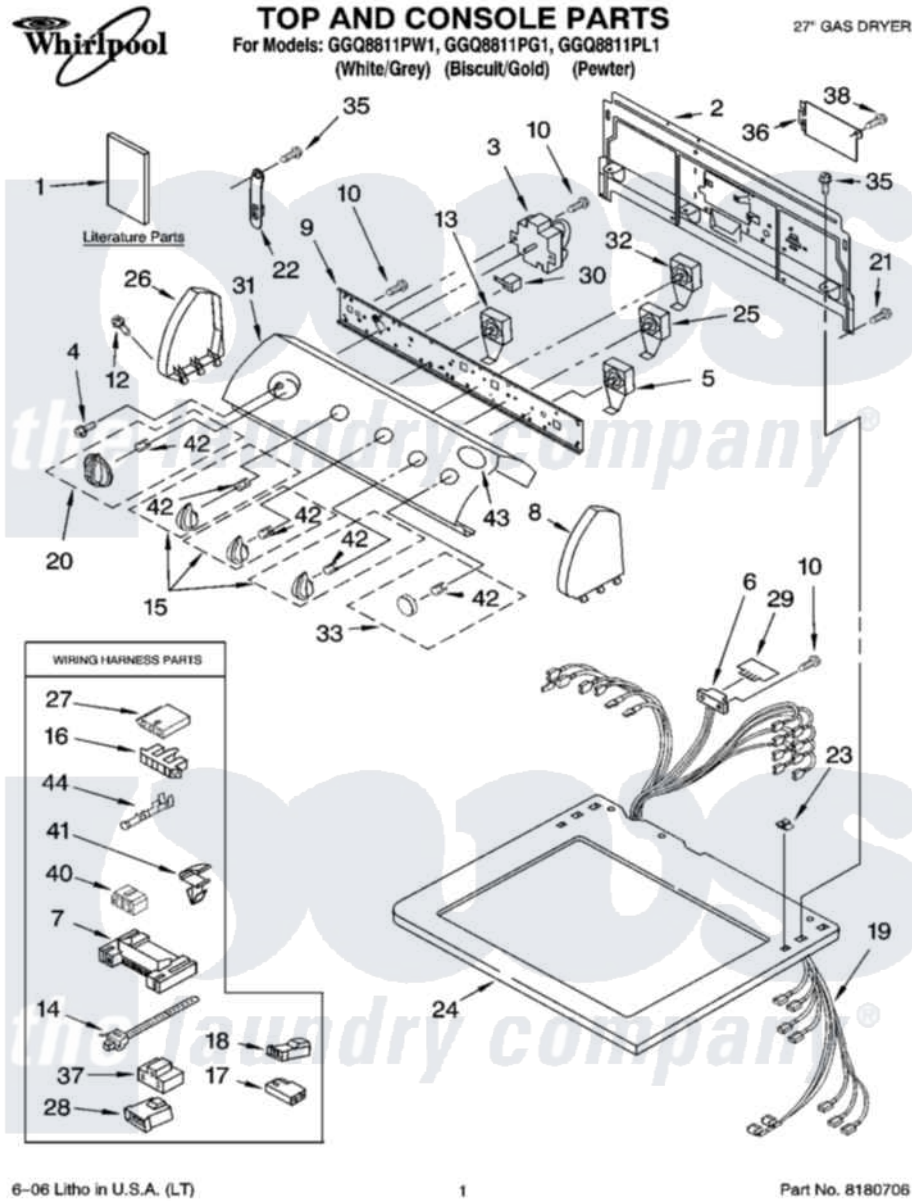

Whirlpool GGQ8811PW1 01 - TOP AND CONSOLE PARTS

6-06 Litho in U.S.A. (LT)

1

Part No. 8180706

Whirlpool Residential Whirlpool GGQ8811PW1 Dryer Parts Parts Diagram 01 - TOP AND CONSOLE PARTS
Click on the part number to view part

Item	Original Part Number	Replaced By	Status	Part Description
1	8541831			Wiring Diagram
"	8533772		Not Available	Guide, Use & Care
"	8533770		Not Available	Sheet, Cycle Feature
"	8557498		Not Available	Instructions, Installation
"	N/A		Not Available	Following May Be Purchased DO-IT-YOURSELF REPAIR MANUALS
"	677818		Not Available	Manual, Do-It- Yourself Repair (Dryer)
2	8317305	285909		Panel-Rear
3	3406725			Timer Assembly
4	8533951	3400859		Screw, Grounding
5	3398094			Switch, Push To Start
6	3391885			Connector, Edge
7	3395683			Receptacle, Multi-Terminal
8	8271359	279962		Endcap
"	8271362	279965		Endcap