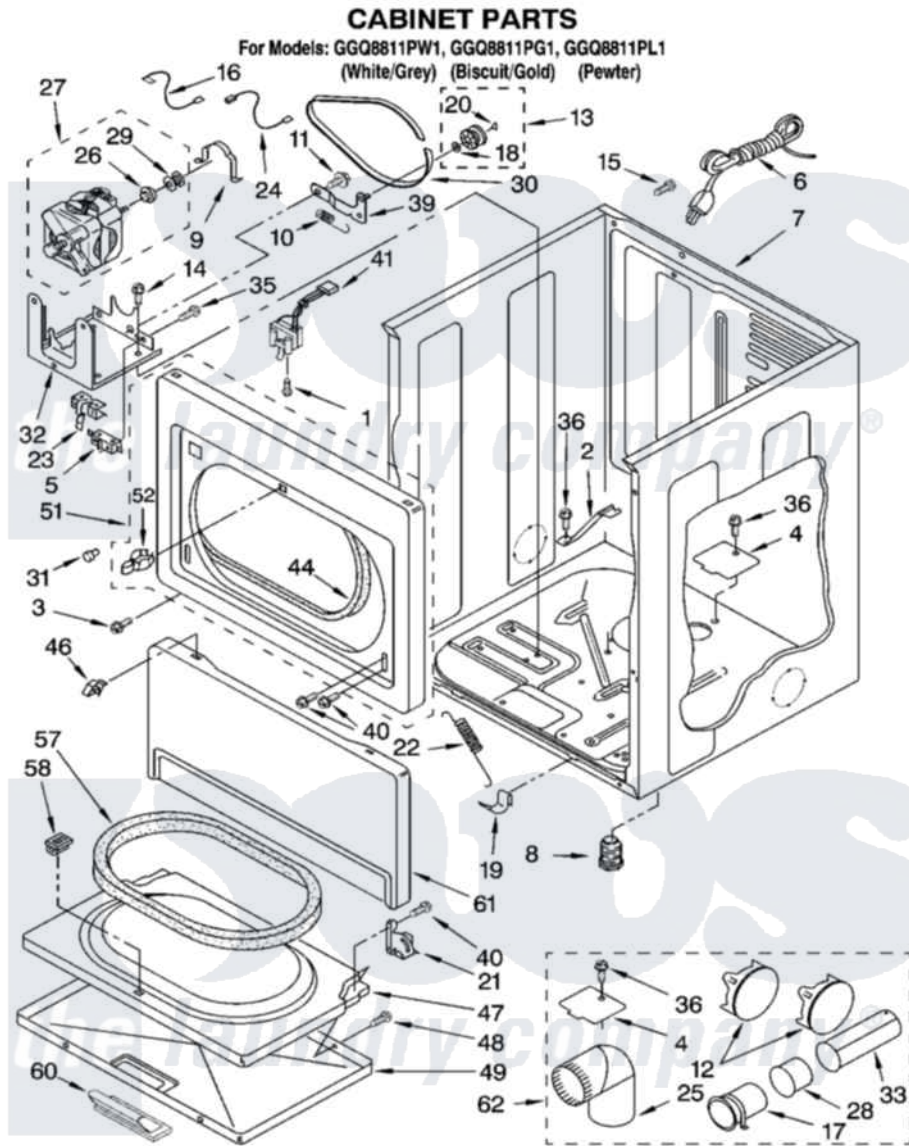

Whirlpool GGQ8811PW1 02 - CABINET PARTS

8180706

3

Whirlpool [Residential Whirlpool GGQ8811PW1 Dryer Parts](#) Parts Diagram 02 - CABINET PARTS
Click on the part number to view part

Item	Original Part Number	Replaced By	Status	Part Description
1	697773	3395530		Screw
2	8529757			Bracket, Burner
3	8281212	W10080800		Screw, 8-18 X 3/8
4	3394331			Plate Cover
5	3394881	279782		Switch-Lid
6	344020	3401402		Cord, Power
7	8310656			Cabinet
"	8310659		Not Available	Cabinet (Biscuit)
"	8528155	3979259		Cabinet
8	3392100	49621		Feet-Leveling
"	279810			Foot-Optional
9	660658			Clamp, Motor Mounting 343481 685441
10	3387374			Spring, Idler
11	3389420			Retainer-Idler 1/4-20 X 1/16
12	697750	W10470674		Dryer Exhaust Kit
"	3388311			Plug, Multivent