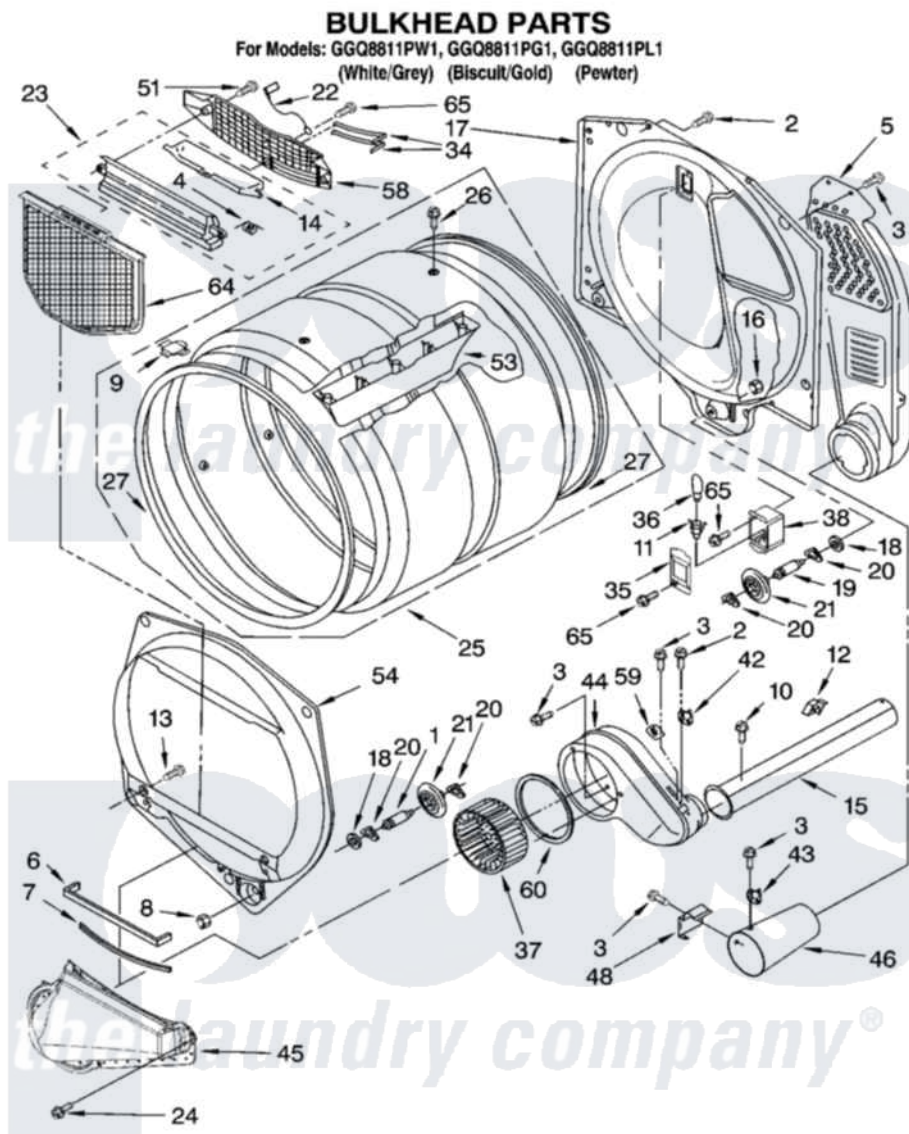

Whirlpool GGQ8811PW1 03 - BULKHEAD PARTS

8180706

5

Whirlpool [Residential Whirlpool GGQ8811PW1 Dryer Parts](#) Parts Diagram 03 - BULKHEAD PARTS
Click on the part number to view part

Item	Original Part Number	Replaced By	Status	Part Description
1	3399508	W10359271		Shaft, Drum Roller Threads
2	3390647	488729		Screw
3	90767			Screw, 8A X 3/8 HeX Washer Head Tapping
4	3394986			Spring, Lint Screen Door
5	3394346			Air Duct Assembly
6	697813			Seal, Outlet Housing
7	697814	697813		Seal, Outlet Housing
8	3359452			Nut, Lock
9	8066086			Plug, Drum Hole
10	3390646	W10139210		Screw, 8-18 X 5/16
11	3403634	W10136369		Socket, Drum Light Assembly
12	3388229			Retainer, Toe Panel
13	695240	488729		Screw
14	3394984	8563758		Door, Lint Screen
15	8318486	279936		Kit-Exhst
16	3387709			Nut, 3/8-16

17	8520836		Bulkhead, Rear
18	3387459	W10080960	Washer, Support
19	3399509	W10359272	Shaft, Roller Drum Threads
20	690997		Washer, Thrust
21	8536973	W10314173	Support
22	3392258	3393840	Wire
23	3394985	8563755	Housing, Outlet Assembly
24	359625	487240	Screw, For Mtg. Service Capacitor
25	8318215	W10197999	Drum
26	97787	W10109200	Screw, Baffle Mounting
27	697694	280114	Seal
34	3387223		Electrode, Sensor
35	3402841	8532165	Lens, Drum Light
36	3406124	22002263	Lamp
37	697772		Wheel, Blower
38	3977373		Bracket, Drum Light
42	8318268		Thermostat, Internal-Bias
43	3403140		Thermostat, High-Limit 205F
44	8544362	W10119255	Housing, Blower
45	8066168	W10128606	Duct-Lint
46	8066047		Funnel, Bumer
48	338906		Radiant, Sensor
51	3387230		Screw, 10-16 X 13/16
53	697693	W10113136	Baffle, Drum
54	697557		Bulkhead, Front
58	8299979		Grill, Outlet Screen Door
59	3392519		Thermal Limiter
60	697770		Seal, Cover Plate Blower Housing
64	8066170	W10120998	Screen
65	487909	488729	Screw