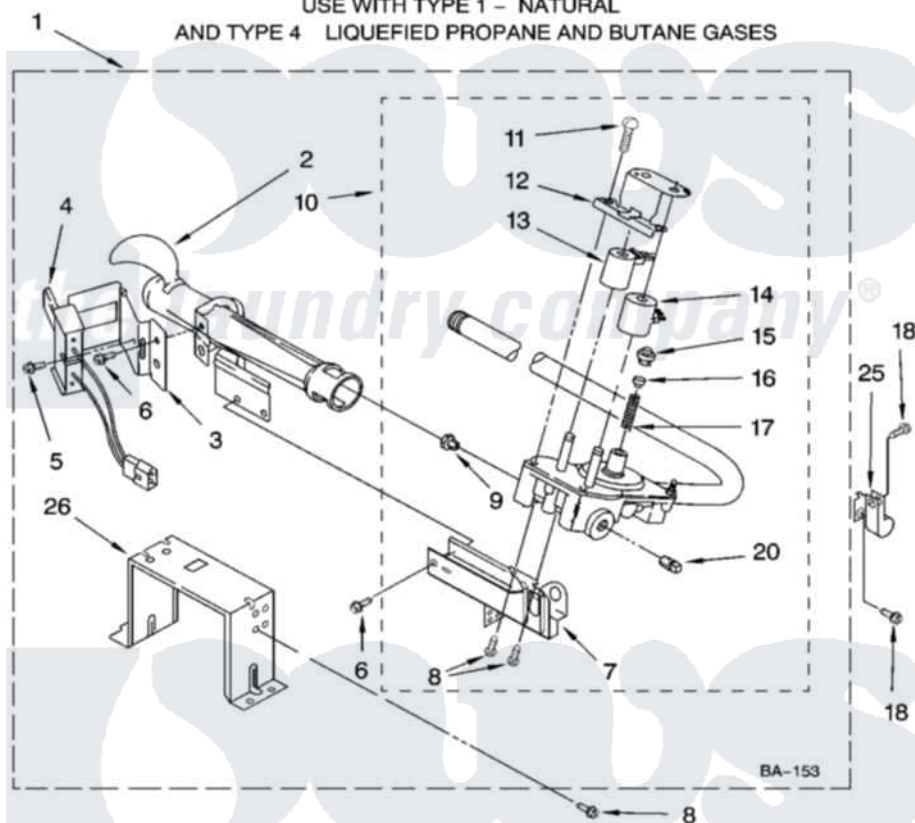

**Whirlpool GGQ8811PW1 04 - 8576353 BURNER ASSEMBLY, OPTIONAL PARTS (NOT INCLUDED)**

**8576353 BURNER ASSEMBLY**

For Models: GGQ8811PW1, GGQ8811PG1, GGQ8811PL1  
(White/Grey) (Biscuit/Gold) (Pewter)

USE WITH TYPE 1 - NATURAL  
AND TYPE 4 LIQUEFIED PROPANE AND BUTANE GASES

8180706

7

Whirlpool [Residential Whirlpool GGQ8811PW1 Dryer Parts](#) Parts Diagram 04 - 8576353 BURNER ASSEMBLY, OPTIONAL PARTS (NOT INCLUDED).  
Click on the part number to view part

Item	Original Part Number	Replaced By	Status	Part Description
1	8576353	<a href="#">280119</a>		Burner-Gas
2	688617	<a href="#">693140</a>		Burner
3	<a href="#">694298</a>			Bracket, Ignitor
4	686590	<a href="#">279311</a>		Ignitor
5	<a href="#">3393909</a>			Screw, 8-32 X 7/8
6	343641	<a href="#">681414</a>		Screw, 10AB X 1/2
7	3389871		Not Available	Base, Burner
8	<a href="#">3387057</a>			Screw, 10-16 X 1/2 Orifice, Burner
9	<a href="#">15418</a>			Orifice, Burner Type 1
"	15422		Not Available	ORIFICE, BURNER (TYPE 4) (BUTANE)
"	234867	<a href="#">229742</a>		Orifice, Burner
10	8281914	<a href="#">279923</a>		NAT Gas
11	<a href="#">694421</a>			Screw, Bracket Mounting