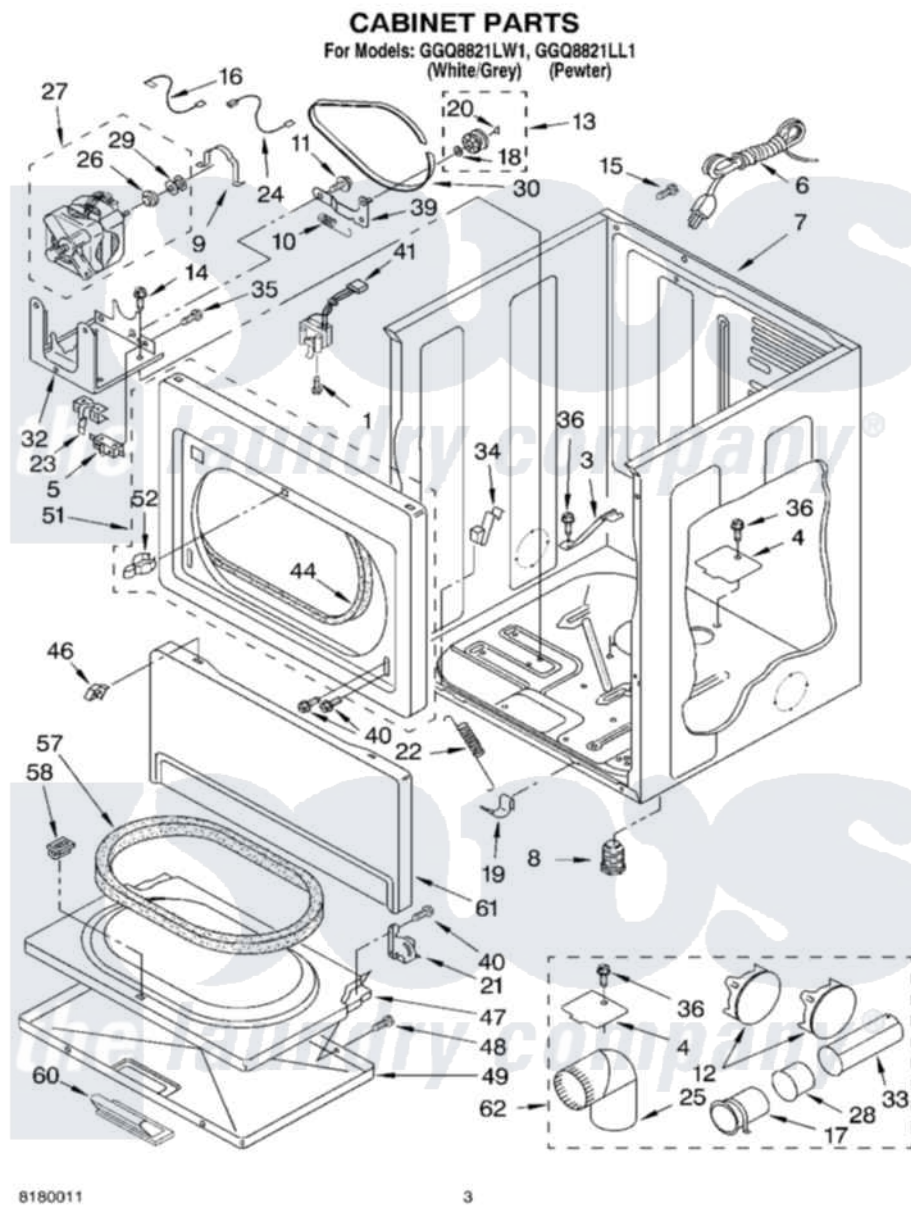

# Whirlpool GGQ8821LL1 02 - CABINET PARTS

8180011

3

Whirlpool [Residential Whirlpool GGQ8821LL1 Dryer Parts](#) Parts Diagram 02 - CABINET PARTS

[Click on the part number to view part](#)

Item	Original Part Number	Replaced By	Status	Part Description
1	697773	<a href="#">3395530</a>		Screw
3	<a href="#">8529757</a>			Bracket, Burner
4	<a href="#">3394331</a>			Plate Cover
5	3394881	<a href="#">279782</a>		Switch-Lid
6	344020	<a href="#">3401402</a>		Cord, Power
7	<a href="#">8310656</a>			Cabinet
"	8528155	<a href="#">3979259</a>		Cabinet
8	3392100	<a href="#">49621</a>		Feet-Leveling
"	<a href="#">279810</a>			Foot-Optional
9	<a href="#">660658</a>			Clamp, Motor Mounting 343481 685441
10	<a href="#">3387374</a>			Spring, Idler
11	<a href="#">3389420</a>			Retainer-Idler 1/4-20 X 1/16
12	697750	<a href="#">W10470674</a>		Dryer Exhaust Kit
"	<a href="#">3979261</a>			Plug, Multivent
13	3388672	<a href="#">279640</a>		Pulley-Idr
14	3390663	<a href="#">681414</a>		Screw, 10AB X 1/2