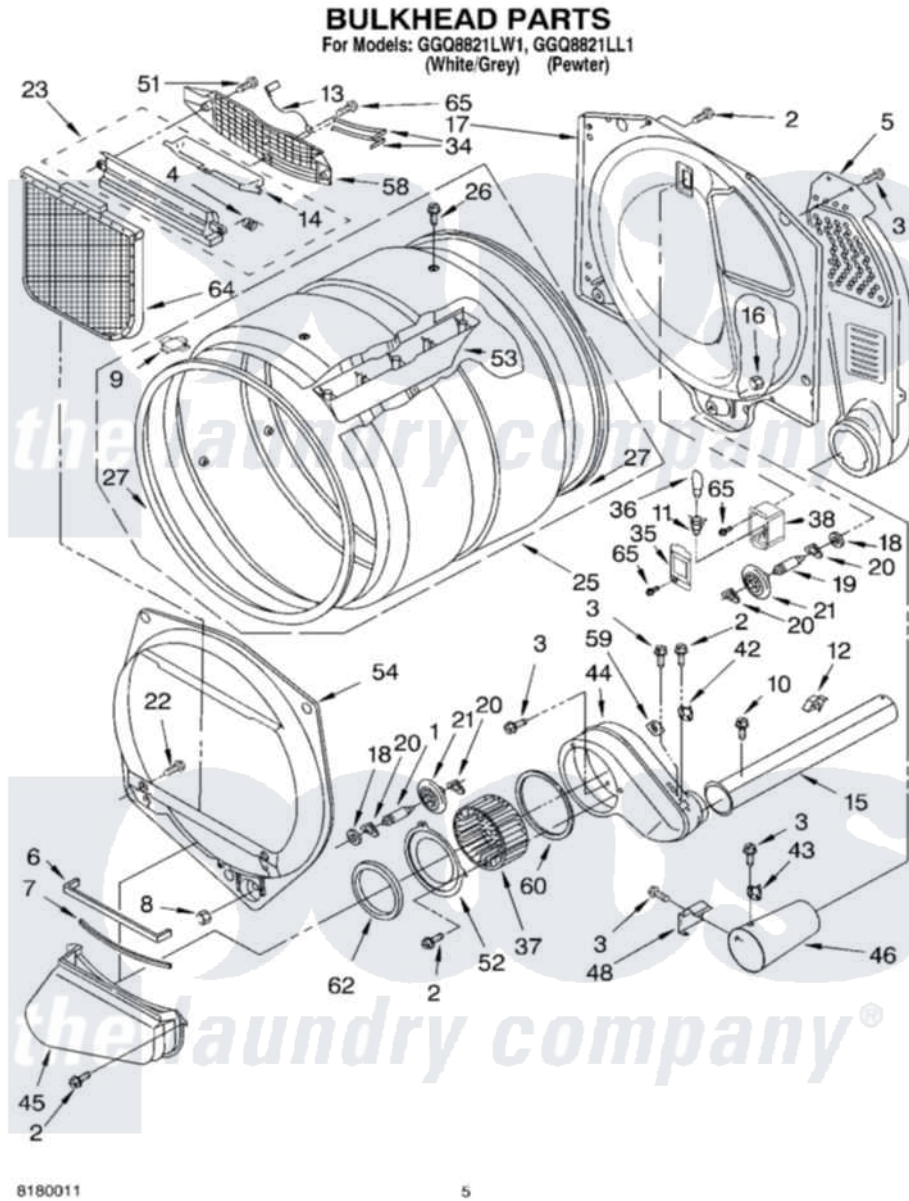

Whirlpool GGQ8821LL1 03 - BULKHEAD PARTS

8180011

5

Whirlpool [Residential Whirlpool GGQ8821LL1 Dryer Parts](#) Parts Diagram 03 - BULKHEAD PARTS
Click on the part number to view part

Item	Original Part Number	Replaced By	Status	Part Description
1	3399508	W10359271		Shaft, Drum Roller Threads
2	3390647	488729		Screw
3	90767			Screw, 8A X 3/8 HeX Washer Head Tapping
4	3394986			Spring, Lint Screen Door
5	3394346			Air Duct Assembly
6	697813			Seal, Outlet Housing
7	697814	697813		Seal, Outlet Housing
8	3359452			Nut, Lock
9	8066086			Plug, Drum Hole
10	3390646	W10139210		Screw, 8-18 X 5/16
11	3403634	W10136369		Socket, Drum Light Assembly
12	3388229			Retainer, Toe Panel
13	3392258	3393840		Wire
14	3394984	8563758		Door, Lint Screen
15	8318486	279936		Kit-Exhst
16	3387709			Nut, 3/8-16