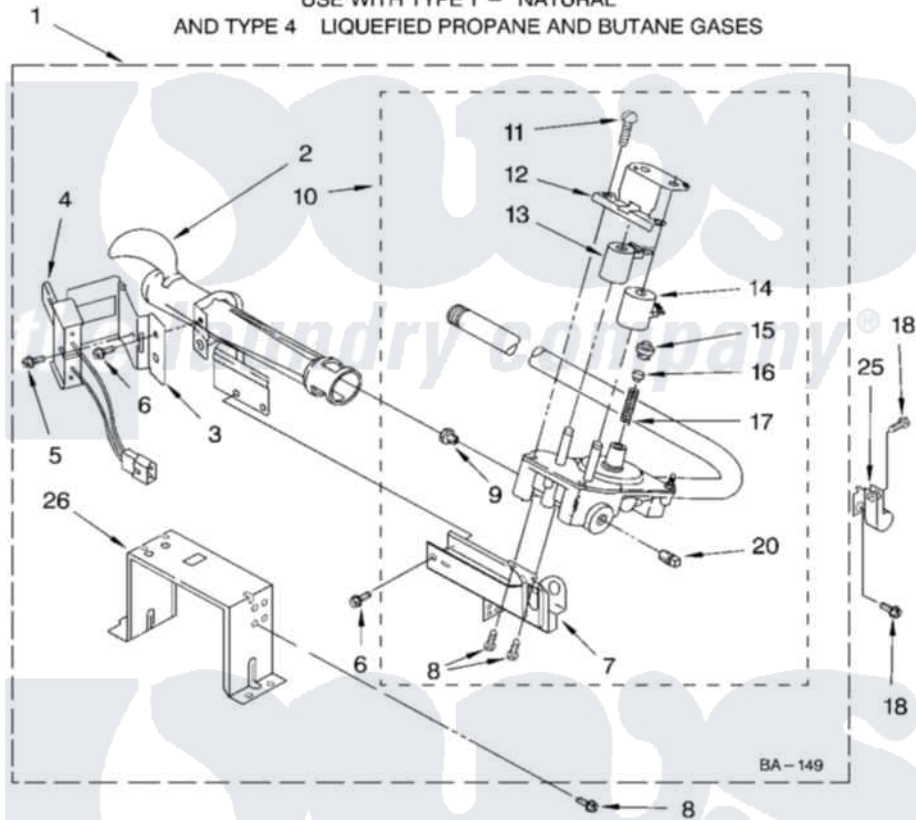

Whirlpool GGQ8821LL1 04 - 8318276 BURNER ASSEMBLY

8318276 BURNER ASSEMBLY

For Models: GGQ8821LW1, GGQ8821LL1
(White/Grey) (Pewter)

USE WITH TYPE 1 - NATURAL
AND TYPE 4 LIQUEFIED PROPANE AND BUTANE GASES

8180011

7

Whirlpool [Residential Whirlpool GGQ8821LL1 Dryer Parts](#) Parts Diagram 04 - 8318276 BURNER ASSEMBLY
Click on the part number to view part

Item	Original Part Number	Replaced By	Status	Part Description
1	8318276	280119		Burner-Gas
2	688617	693140		Burner
3	694298			Bracket, Ignitor
4	686590	279311		Ignitor
5	3393909			Screw, 8-32 X 7/8
6	343641	681414		Screw, 10AB X 1/2
7	3389871		Not Available	Base, Burner
8	3387057			Screw, 10-16 X 1/2 Orifice, Burner
9	234826			Orifice, Burner Type 1
"	229742			Orifice, Burner
"	234868			Orifice, Burner
10	8318281	W10480542		Valve-Gas
11	694421			Screw, Bracket Mounting
12	694538			Bracket, Shunt
13	694540			Coil, 60 Hz
14	694539			Coil, 60 Hz

15	694424		Leak, Limiter
16	694423		Screw, Regulator Adjustment
17	694422		Spring, Regulator
18	3390647	488729	Screw
20	239822	W10295523	Plug, Pipe
25	3387561		Clamp-Pipe
26	3389889		Bracket, Support
"	N/A		Not Available
"	694572	49572A	FOLLOWING PARTS NOT ILLUSTRATED Conversion Kit To Type L.p.g.f