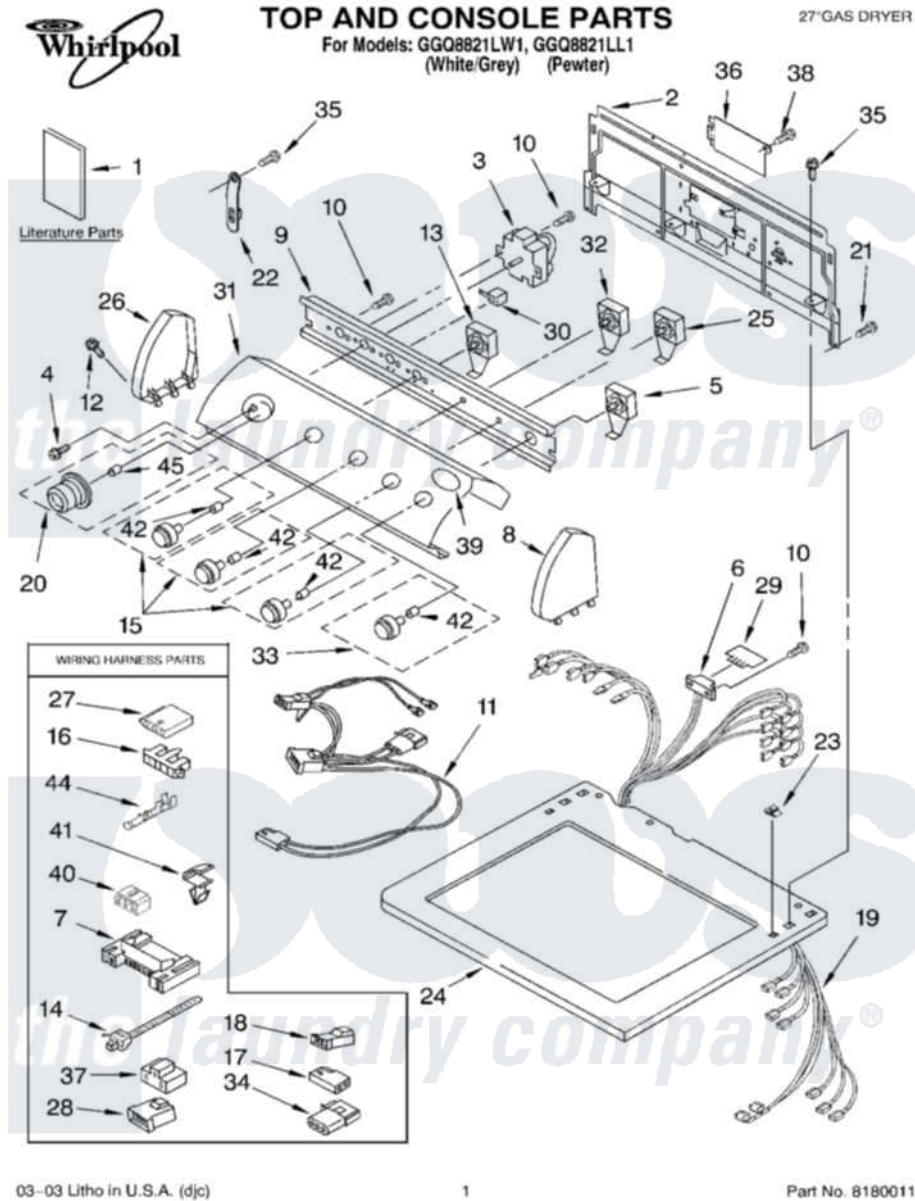

Whirlpool GGQ8821LW1 01 - TOP AND CONSOLE PARTS

03-03 Litho in U.S.A. (djc)

1

Part No. 8180011

Whirlpool Residential Whirlpool GGQ8821LW1 Dryer Parts Parts Diagram 01 - TOP AND CONSOLE PARTS
 Click on the part number to view part

Item	Original Part Number	Replaced By	Status	Part Description
1	LIT8541831		Not Available	Literature Parts (Wiring Diagram)
"	LIT8535837		Not Available	Literature Parts (Guide, Use & Care)
"	LIT8535841		Not Available	Literature Parts (Instructions, Installation)
"	N/A		Not Available	Following May Be Purchased DO-IT-YOURSELF REPAIR MANUALS
"	LIT677818	677818L		Diy
2	8317305	285909		Panel-Rear
3	3406725			Timer Assembly
4	3400859			Screw, Grounding
5	3398094			Switch, Push To Start
6	3391885			Connector, Edge
7	3395683			Receptacle, Multi-Terminal
8	8271359	279962		Endcap
"	3956023	285980		Endcap

9	8271316		Bracket, Control
10	3390646	W10139210	Screw, 8-18 X 5/16
11	3401850		Harness-Gas
12	388326		Screw, 8-18 X 1.25
13	3405155		Switch, Temperature
14	3391018		Tie Cable
15	8538957		Knob, Control
16	3397269		Connector, Timer
17	717252		Receptacle, Terminal
18	3403499		Connector, 2-Postion
19	8299951		Harness, Wiring
20	8538953		Timer Knob Assembly
21	693995		Screw, Hex Head
22	8318255	8568314	Strap, Console
23	357213		Nut, Push-In
24	8535848	8563987	Top
"	8535850	8563989	Top
25	3405152		Switch, Wrinkle Shield
26	8271365	279962	Endcap
"	3956024	285980	Endcap
27	3936144		Do-It-Yourself Repair Manuals
28	3403498		Connector, 3-Position
29	3390537	8558178	Control, Electronic
30	694419		Mini-Buzzer
31	8532645		Panel, Control
32	3405154		Switch Rotary
33	8538959		Knob, Push-To-Start
34	697779		Plug, 3-Way
35	3390647	488729	Screw
36	8317340		Cover, Terminal Block
37	3401144		Connector
38	3390814	90767	Screw, 8A X 3/8 HeX Washer Head Tapping
39	3955776		Medallion
40	3347243		Block, Disconnect
41	3394427		Clip-Harness
42	8536939		Clip, Knob
44	94614		Terminal
45	688805		Clip, Spring Knob