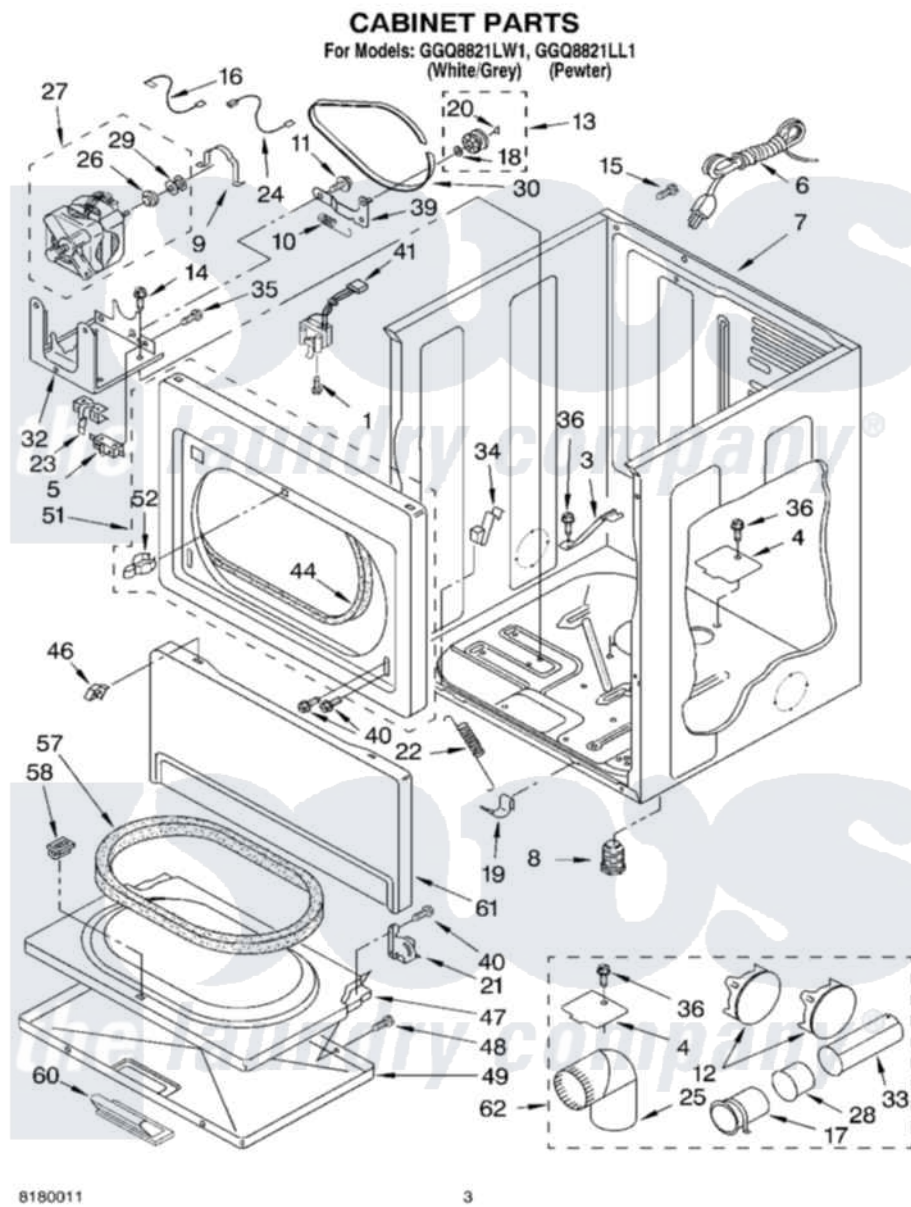

Whirlpool GGQ8821LW1 02 - CABINET PARTS

8180011

3

Whirlpool Residential Whirlpool GGQ8821LW1 Dryer Parts Parts Diagram 02 - CABINET PARTS

[Click on the part number to view part](#)

Item	Original Part Number	Replaced By	Status	Part Description
1	697773	3395530		Screw
3	8529757			Bracket, Burner
4	3394331			Plate Cover
5	3394881	279782		Switch-Lid
6	344020	3401402		Cord, Power
7	8310656			Cabinet
"	8528155	3979259		Cabinet
8	3392100	49621		Feet-Leveling
"	279810			Foot-Optional
9	660658			Clamp, Motor Mounting 343481 685441
10	3387374			Spring, Idler
11	3389420			Retainer-Idler 1/4-20 X 1/16
12	697750	W10470674		Dryer Exhaust Kit
"	3979261			Plug, Multivent
13	3388672	279640		Pulley-ldr
14	3390663	681414		Screw, 10AB X 1/2

15	697776	4331106	Screw, No.10-32 X 7/16
16	3398948		Wire, Jumper
17	3395532		Exhaust Pipe And Bracket
18	233520		Washer, Thrust
19	297092		Clip
20	690997		Washer, Thrust
21	3387560		Hinge, Door
"	3387559		Hinge, Door
22	3387565		Spring, Door
23	8066120		Lever, Door Switch
24	3394081		Wire, Broken Belt Switch
25	49026		4" - 90° Elbow
26	3393657		Restrainer, Belt
27	8538263	279787	Motor-Drive
28	3395534		Exhaust Pipe
29	3389729		Pulley, Motor
30	3387610	661570	Belt
32	3387118		Bracket, Motor
33	3395535	8563749	Exhaust Pipe
34	3388600		Clip, Lint Duct
35	98129		Screw, 6-20 X 1 1/16
36	693995		Screw, Hex Head
39	3388674	W10118756	Idler Bracket
40	3357011	308685	Side Trim)
41	3406107		Door Switch Assembly
44	3387242		Seal, Front Panel
46	3388229		Retainer, Toe Panel
47	697655	280079	Door
48	694091		Trim, Side Right Hand
49	8521938		Door, Front
"	8521936		Door, Front
51	697227	279659	Panel
"	3979198	279972	Panel
52	696144	279570	Latch
57	3390736	3390732	Seal-Door
58	690081	279570	Latch
60	3979727		Handle, Door
61	697215	3406797	Toe Panel
"	3979197	3979260	Toe Panel
62	279818	W10470674	Dryer Exhaust Kit
"	279969	W10470674	Dryer Exhaust Kit