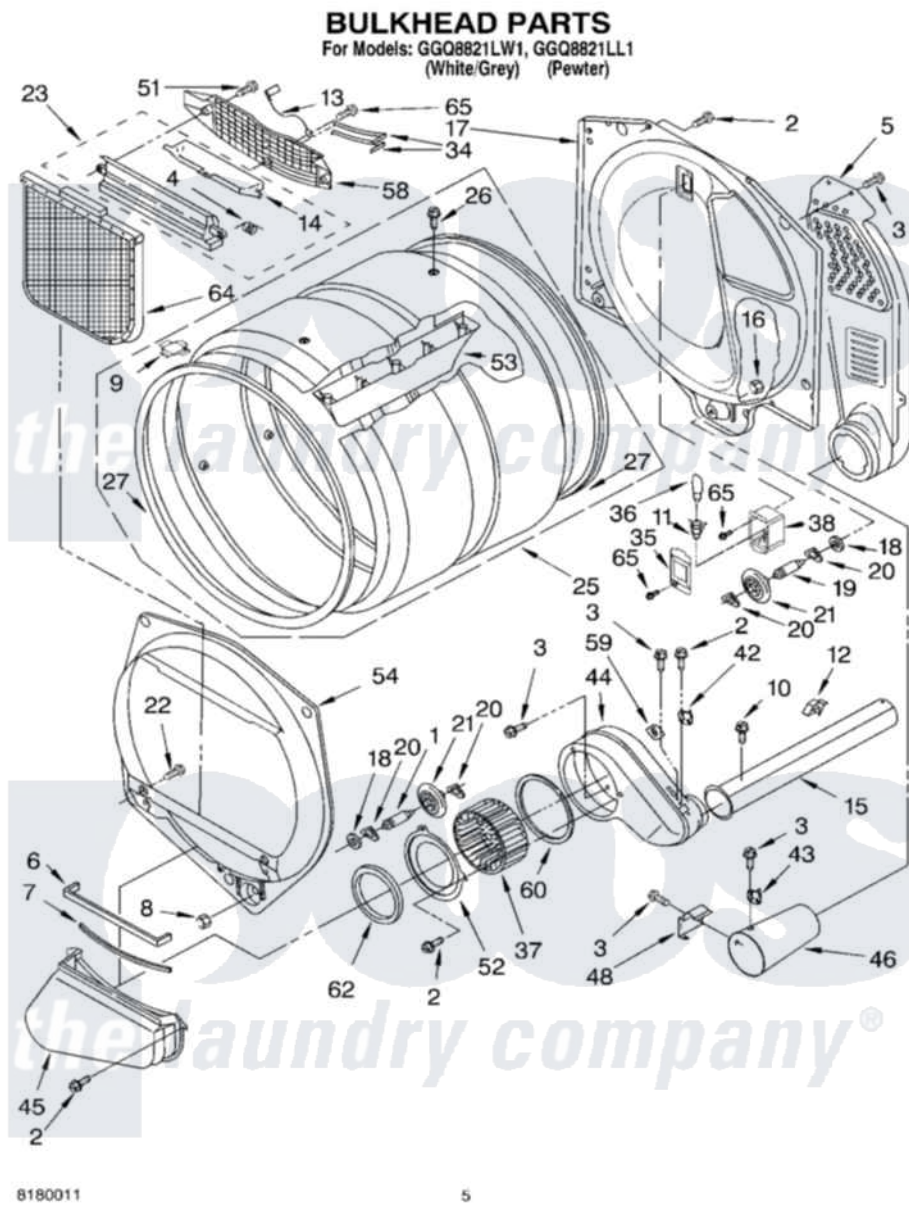

Whirlpool GGQ8821LW1 03 - BULKHEAD PARTS

8180011

5

Whirlpool [Residential Whirlpool GGQ8821LW1 Dryer Parts](#) Parts Diagram 03 - BULKHEAD PARTS
 Click on the part number to view part

Item	Original Part Number	Replaced By	Status	Part Description
1	3399508	W10359271		Shaft, Drum Roller Threads
2	3390647	488729		Screw
3	90767			Screw, 8A X 3/8 HeX Washer Head Tapping
4	3394986			Spring, Lint Screen Door
5	3394346			Air Duct Assembly
6	697813			Seal, Outlet Housing
7	697814	697813		Seal, Outlet Housing
8	3359452			Nut, Lock
9	8066086			Plug, Drum Hole
10	3390646	W10139210		Screw, 8-18 X 5/16
11	3403634	W10136369		Socket, Drum Light Assembly
12	3388229			Retainer, Toe Panel
13	3392258	3393840		Wire
14	3394984	8563758		Door, Lint Screen
15	8318486	279936		Kit-Exhst
16	3387709			Nut, 3/8-16