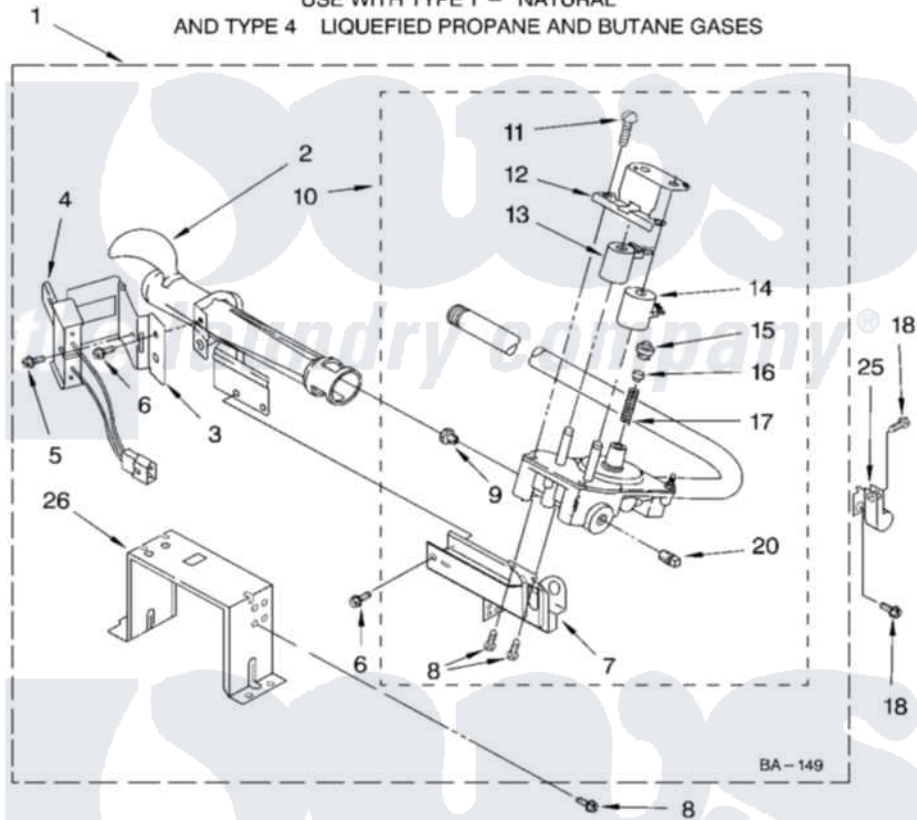

# Whirlpool GGQ8821LW1 04 - 8318276 BURNER ASSEMBLY

## 8318276 BURNER ASSEMBLY

For Models: GGQ8821LW1, GGQ8821LL1  
(White/Grey) (Pewter)

USE WITH TYPE 1 - NATURAL  
AND TYPE 4 LIQUEFIED PROPANE AND BUTANE GASES

8180011

7

Whirlpool [Residential Whirlpool GGQ8821LW1 Dryer Parts](#) Parts Diagram 04 - 8318276 BURNER ASSEMBLY  
Click on the part number to view part