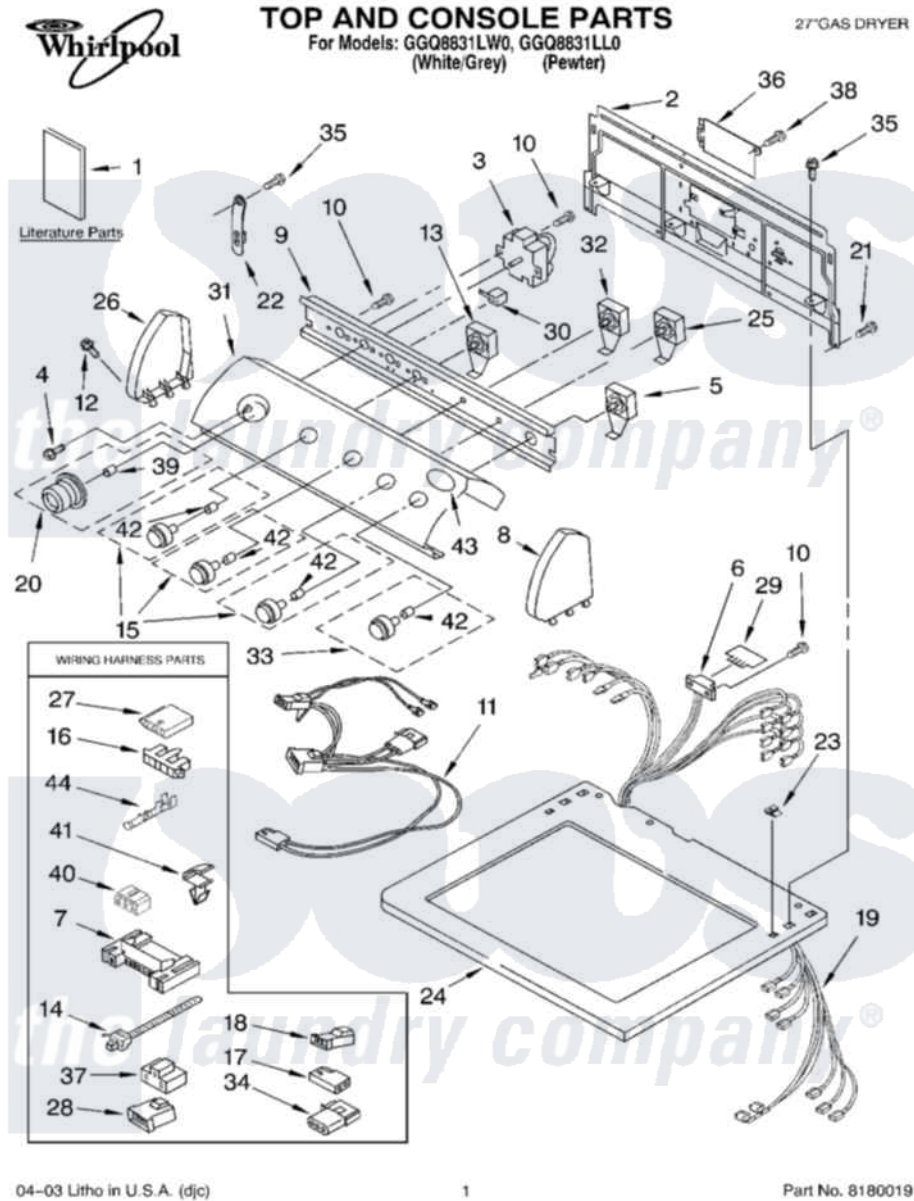

Whirlpool GGQ8831LW0 01 - TOP AND CONSOLE PARTS

04-03 Litho in U.S.A. (djc)

1

Part No. 8180019

[Whirlpool Residential Whirlpool GGQ8831LW0 Dryer Parts](#) Parts Diagram 01 - TOP AND CONSOLE PARTS

[Click on the part number to view part](#)

"	3956023	285980	Endcap
9	8271316		Bracket, Control
10	3390646	W10139210	Screw, 8-18 X 5/16
11	3401850		Harness-Gas
12	388326		Screw, 8-18 X 1.25
13	3405155		Switch, Temperature
14	3391018		Tie Cable
15	8538957		Knob, Control
16	3397269		Connector, Timer
17	717252		Receptacle, Terminal
18	3403499		Connector, 2-Postion
19	8299951		Harness, Wiring
20	8538953		Timer Knob Assembly
21	693995		Screw, Hex Head
22	8318255	8568314	Strap, Console
23	357213		Nut, Push-In
24	8535848	8563987	Top
"	8535850	8563989	Top
25	3405152		Switch, Wrinkle Shield
26	8271365	279962	Endcap
"	3956024	285980	Endcap
27	3936144		Do-It-Yourself Repair Manuals
28	3403498		Connector, 3-Position
29	3390537	8558178	Control, Electronic
30	694419		Mini-Buzzer
31	8532647		Panel, Control
32	3405154		Switch Rotary
33	8538959		Knob, Push-To-Start
34	697779		Plug, 3-Way
35	3390647	488729	Screw
36	8317340		Cover, Terminal Block
37	3401144		Connector
38	3390814	90767	Screw, 8A X 3/8 HeX Washer Head Tapping
39	688805		Clip, Spring Knob
40	3347243		Block, Disconnect
41	3394427		Clip-Harness
42	8536939		Clip, Knob
43	3955776		Medallion
44	94614		Terminal