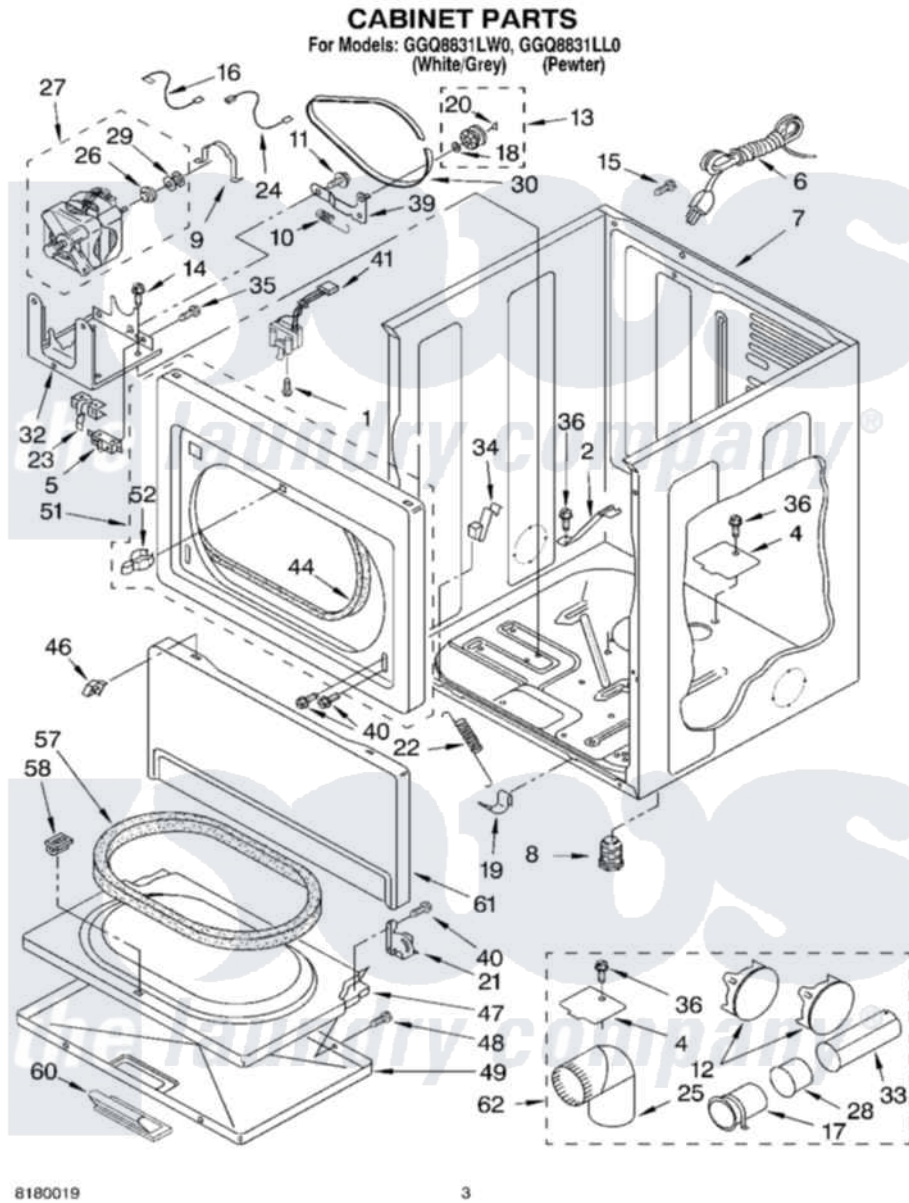

Whirlpool GGQ8831LW0 02 - CABINET PARTS

8180019

3

Whirlpool Residential Whirlpool GGQ8831LW0 Dryer Parts Parts Diagram 02 - CABINET PARTS
Click on the part number to view part

Item	Original Part Number	Replaced By	Status	Part Description
1	697773	3395530		Screw
2	8529757			Bracket, Burner
4	3394331			Plate Cover
5	3394881	279782		Switch-Lid
6	344020	3401402		Cord, Power
7	8310656			Cabinet
"	8528155	3979259		Cabinet
8	3392100	49621		Feet-Leveling
"	279810			Foot-Optional
9	660658			Clamp, Motor Mounting 343481 685441
10	3387374			Spring, Idler
11	3389420			Retainer-Idler 1/4-20 X 1/16
12	697750	W10470674		Dryer Exhaust Kit
"	3979261			Plug, Multivent
13	3388672	279640		Pulley-Idr
14	3390663	681414		Screw, 10AB X 1/2