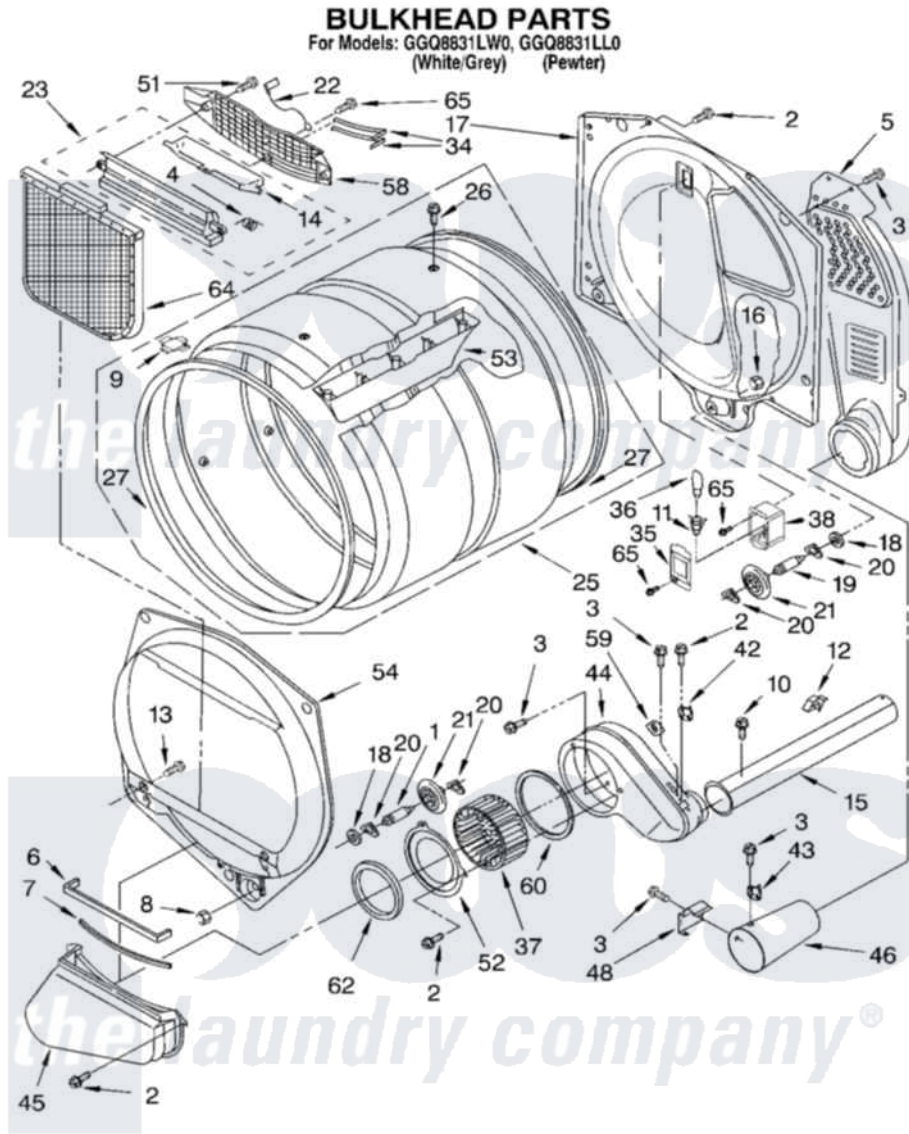

# Whirlpool GGQ8831LW0 03 - BULKHEAD PARTS

8180019

5

Whirlpool [Residential Whirlpool GGQ8831LW0 Dryer Parts](#) Parts Diagram 03 - BULKHEAD PARTS  
Click on the part number to view part

Item	Original Part Number	Replaced By	Status	Part Description
1	3399508	<a href="#">W10359271</a>		Shaft, Drum Roller Threads
2	3390647	<a href="#">488729</a>		Screw
3	<a href="#">90767</a>			Screw, 8A X 3/8 HeX Washer Head Tapping
4	<a href="#">3394986</a>			Spring, Lint Screen Door
5	<a href="#">3394346</a>			Air Duct Assembly
6	<a href="#">697813</a>			Seal, Outlet Housing
7	697814	<a href="#">697813</a>		Seal, Outlet Housing
8	<a href="#">3359452</a>			Nut, Lock
9	<a href="#">8066086</a>			Plug, Drum Hole
10	3390646	<a href="#">W10139210</a>		Screw, 8-18 X 5/16
11	3403634	<a href="#">W10136369</a>		Socket, Drum Light Assembly
12	<a href="#">3388229</a>			Retainer, Toe Panel
13	695240	<a href="#">488729</a>		Screw
14	3394984	<a href="#">8563758</a>		Door, Lint Screen
15	8318486	<a href="#">279936</a>		Kit-Exhst
16	<a href="#">3387709</a>			Nut, 3/8-16