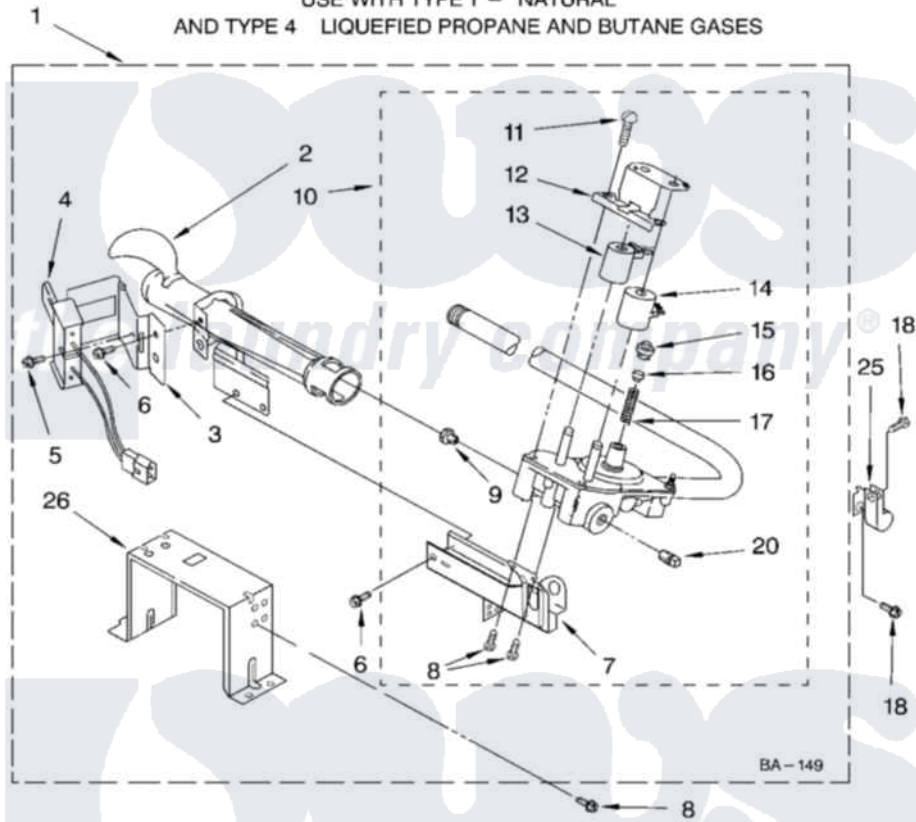

Whirlpool GGQ8831LW0 04 - 8318276 BURNER ASSEMBLY

8318276 BURNER ASSEMBLY

For Models: GGQ8831LW0, GGQ8831LL0
(White/Grey) (Pewter)

USE WITH TYPE 1 - NATURAL
AND TYPE 4 LIQUEFIED PROPANE AND BUTANE GASES

8180019

7

Whirlpool [Residential Whirlpool GGQ8831LW0 Dryer Parts](#) Parts Diagram 04 - 8318276 BURNER ASSEMBLY
Click on the part number to view part

Item	Original Part Number	Replaced By	Status	Part Description
1	8318276	280119		Burner-Gas
2	688617	693140		Burner
3	694298			Bracket, Ignitor
4	686590	279311		Ignitor
5	3393909			Screw, 8-32 X 7/8
6	343641	681414		Screw, 10AB X 1/2
7	3389871		Not Available	Base, Burner
8	3387057			Screw, 10-16 X 1/2 Orifice, Burner
9	234826			Orifice, Burner Type 1
"	229742			Orifice, Burner
"	234868			Orifice, Burner
10	8318281	W10480542		Valve-Gas
11	694421			Screw, Bracket Mounting
12	694538			Bracket, Shunt
13	694540			Coil, 60 Hz
14	694539			Coil, 60 Hz

15	694424		Leak, Limiter
16	694423		Screw, Regulator Adjustment
17	694422		Spring, Regulator
18	3390647	488729	Screw
20	239822	W10295523	Plug, Pipe
25	3387561		Clamp-Pipe
26	3389889		Bracket, Support
"	N/A		Not Available
"	694572	49572A	FOLLOWING PARTS NOT ILLUSTRATED Conversion Kit To Type L.p.g.f