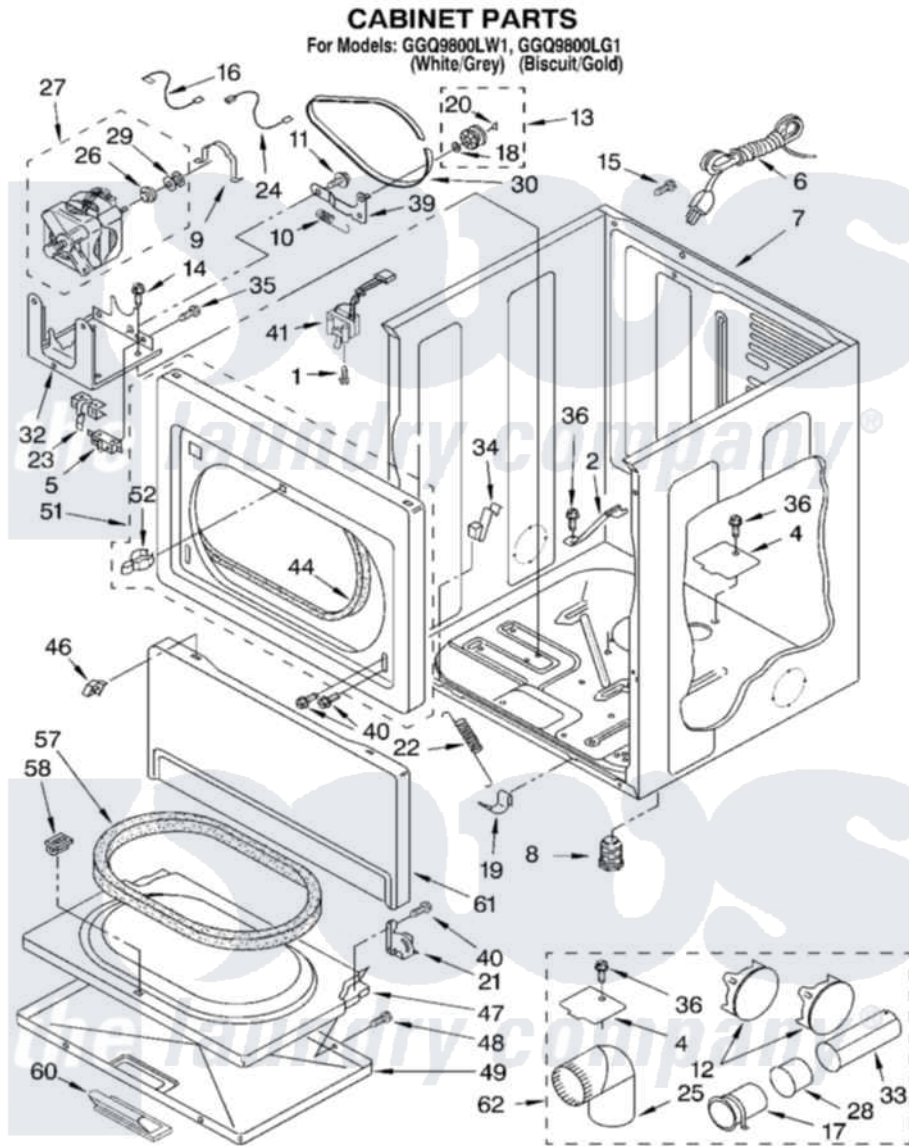

Whirlpool GGQ9800LG1 02 - CABINET PARTS

8180012

3

Whirlpool [Residential Whirlpool GGQ9800LG1 Dryer Parts](#) Parts Diagram 02 - CABINET PARTS

[Click on the part number to view part](#)

Item	Original Part Number	Replaced By	Status	Part Description
1	697773	3395530		Screw
2	8529757			Bracket, Burner
4	3394331			Plate Cover
5	3394881	279782		Switch-Lid
6	344020	3401402		Cord, Power
7	8310656			Cabinet
"	8310659		Not Available	Cabinet (Biscuit)
8	3392100	49621		Feet-Leveling
"	279810			Foot-Optional
9	660658			Clamp, Motor Mounting 343481 685441
10	3387374			Spring, Idler
11	3389420			Retainer-Idler 1/4-20 X 1/16
12	697750	W10470674		Dryer Exhaust Kit
"	3388311			Plug, Multivent
13	3388672	279640		Pulley-Idr
14	3390663	681414		Screw, 10AB X 1/2

15	697776	4331106	Screw, No.10-32 X 7/16
16	3398948		Wire, Jumper
17	3395532		Exhaust Pipe And Bracket
18	233520		Washer, Thrust
19	297092		Clip
20	690997		Washer, Thrust
21	3387560		Hinge, Door
"	3387559		Hinge, Door
22	3387565		Spring, Door
23	8066120		Lever, Door Switch
24	3394081		Wire, Broken Belt Switch
25	49026		4" - 90° Elbow
26	3393657		Restrainer, Belt
27	8538263	279787	Motor-Drive
28	3395534		Exhaust Pipe
29	3389729		Pulley, Motor
30	3387610	661570	Belt
32	3387118		Bracket, Motor
33	3395535	8563749	Exhaust Pipe
34	3388600		Clip, Lint Duct
35	98129		Screw, 6-20 X 1 1/16
36	693995		Screw, Hex Head
39	3388674	W10118756	Idler Bracket
40	3357011	308685	Side Trim)
41	3406107		Door Switch Assembly
44	3387242		Seal, Front Panel
46	3388229		Retainer, Toe Panel
47	697655	280079	Door
48	694091		Trim, Side Right Hand
49	8521938		Door, Front
"	8521939		Door, Front
51	697227	279659	Panel
"	3977761	279935	Panel
52	696144	279570	Latch
57	3390736	3390732	Seal-Door
58	690081	279570	Latch
60	3979727		Handle, Door
"	3979726		Handle, Door
61	697215	3406797	Toe Panel
"	3977764	8526025	Toe Panel
62	279818	W10470674	Dryer Exhaust Kit
"	279925	W10470674	Dryer Exhaust Kit