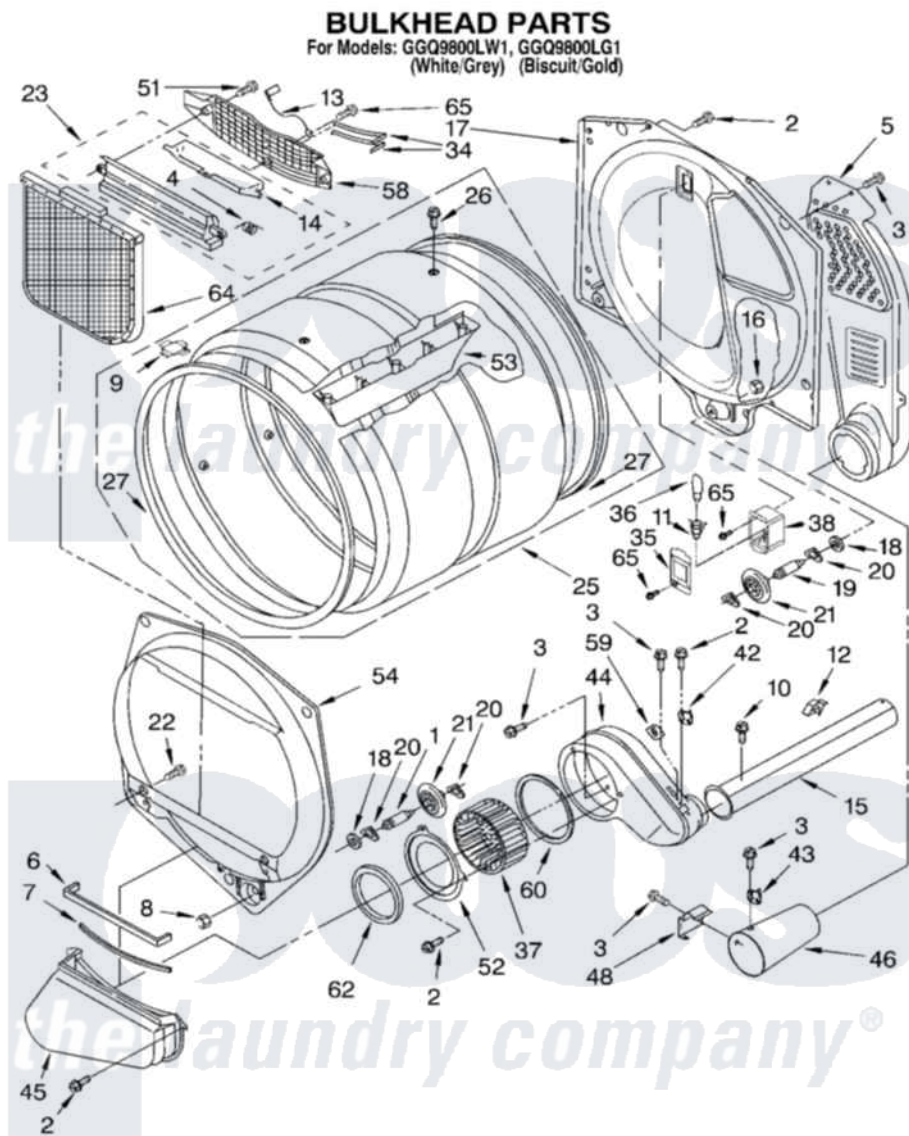

Whirlpool GGQ9800LG1 03 - BULKHEAD PARTS

8180012

5

Whirlpool [Residential Whirlpool GGQ9800LG1 Dryer Parts](#) Parts Diagram 03 - BULKHEAD PARTS

[Click on the part number to view part](#)

Item	Original Part Number	Replaced By	Status	Part Description
1	3399508	W10359271		Shaft, Drum Roller Threads
2	3390647	488729		Screw
3	90767			Screw, 8A X 3/8 HeX Washer Head Tapping
4	3394986			Spring, Lint Screen Door
5	3394346			Air Duct Assembly
6	697813			Seal, Outlet Housing
7	697814	697813		Seal, Outlet Housing
8	3359452			Nut, Lock
9	8066086			Plug, Drum Hole
10	3390646	W10139210		Screw, 8-18 X 5/16
11	3403634	W10136369		Socket, Drum Light Assembly
12	3388229			Retainer, Toe Panel
13	3392258	3393840		Wire
14	3394984	8563758		Door, Lint Screen
15	8318486	279936		Kit-Exhst
16	3387709			Nut, 3/8-16