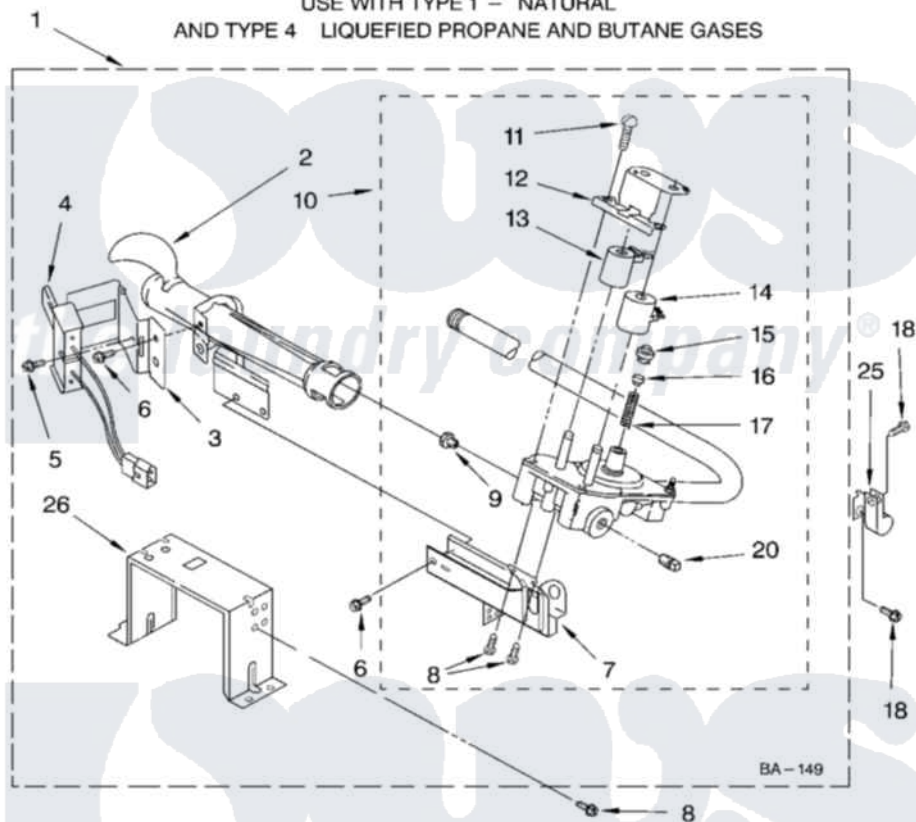

# Whirlpool GGQ9800LG1 04 - 8318276 BURNER ASSEMBLY

## 8318276 BURNER ASSEMBLY

For Models: GGQ9800LW1, GGQ9800LG1  
(White/Grey) (Biscuit/Gold)

USE WITH TYPE 1 - NATURAL  
AND TYPE 4 LIQUEFIED PROPANE AND BUTANE GASES

8180012

7

Whirlpool Residential Whirlpool GGQ9800LG1 Dryer Parts Parts Diagram 04 - 8318276 BURNER ASSEMBLY

[Click on the part number to view part](#)

Item	Original Part Number	Replaced By	Status	Part Description
1	8318276	<a href="#">280119</a>		Burner-Gas
2	688617	<a href="#">693140</a>		Burner
3	<a href="#">694298</a>			Bracket, Ignitor
4	686590	<a href="#">279311</a>		Ignitor
5	<a href="#">3393909</a>			Screw, 8-32 X 7/8
6	343641	<a href="#">681414</a>		Screw, 10AB X 1/2
7	3389871		Not Available	Base, Burner
8	<a href="#">3387057</a>			Screw, 10-16 X 1/2 Orifice, Burner
9	<a href="#">234826</a>			Orifice, Burner Type 1
"	<a href="#">229742</a>			Orifice, Burner
"	<a href="#">234868</a>			Orifice, Burner
10	8318281	<a href="#">W10480542</a>		Valve-Gas
11	<a href="#">694421</a>			Screw, Bracket Mounting
12	<a href="#">694538</a>			Bracket, Shunt
13	<a href="#">694540</a>			Coil, 60 Hz
14	<a href="#">694539</a>			Coil, 60 Hz