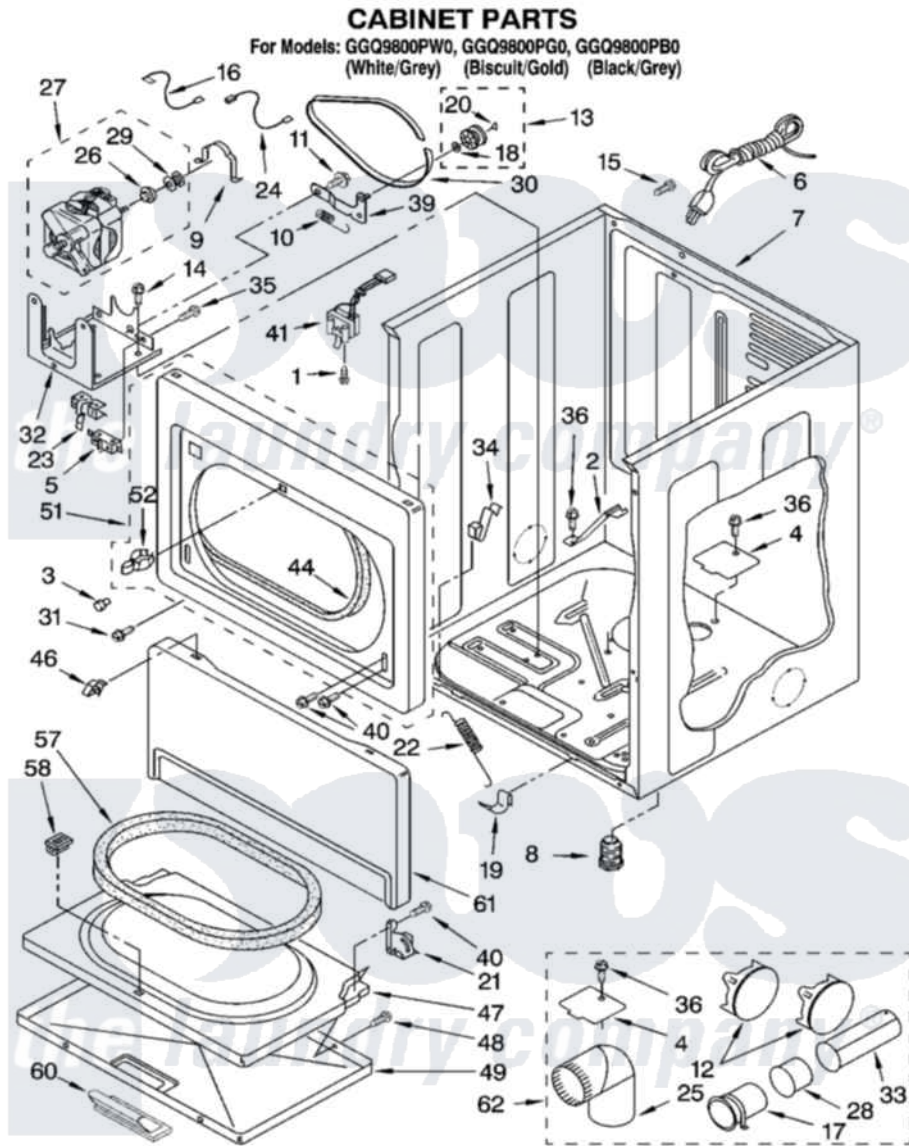

Whirlpool GGQ9800PB0 02 - CABINET PARTS

8180266

3

Whirlpool [Residential Whirlpool GGQ9800PB0 Dryer Parts](#) Parts Diagram 02 - CABINET PARTS

[Click on the part number to view part](#)

Item	Original Part Number	Replaced By	Status	Part Description
1	697773	3395530		Screw
2	8529757			Bracket, Burner
3	693152			Bumper, Console
4	3394331			Plate Cover
5	3394881	279782		Switch-Lid
6	344020	3401402		Cord, Power
7	8310656			Cabinet
"	8310659		Not Available	Cabinet (Biscuit)
"	8546093	8563991		Cabinet
8	3392100	49621		Feet-Leveling
"	279810			Foot-Optional
9	660658			Clamp, Motor Mounting 343481 685441
10	3387374			Spring, Idler
11	3389420			Retainer-Idler 1/4-20 X 1/16
12	697750	W10470674		Dryer Exhaust Kit
"	3388311			Plug, Multivent