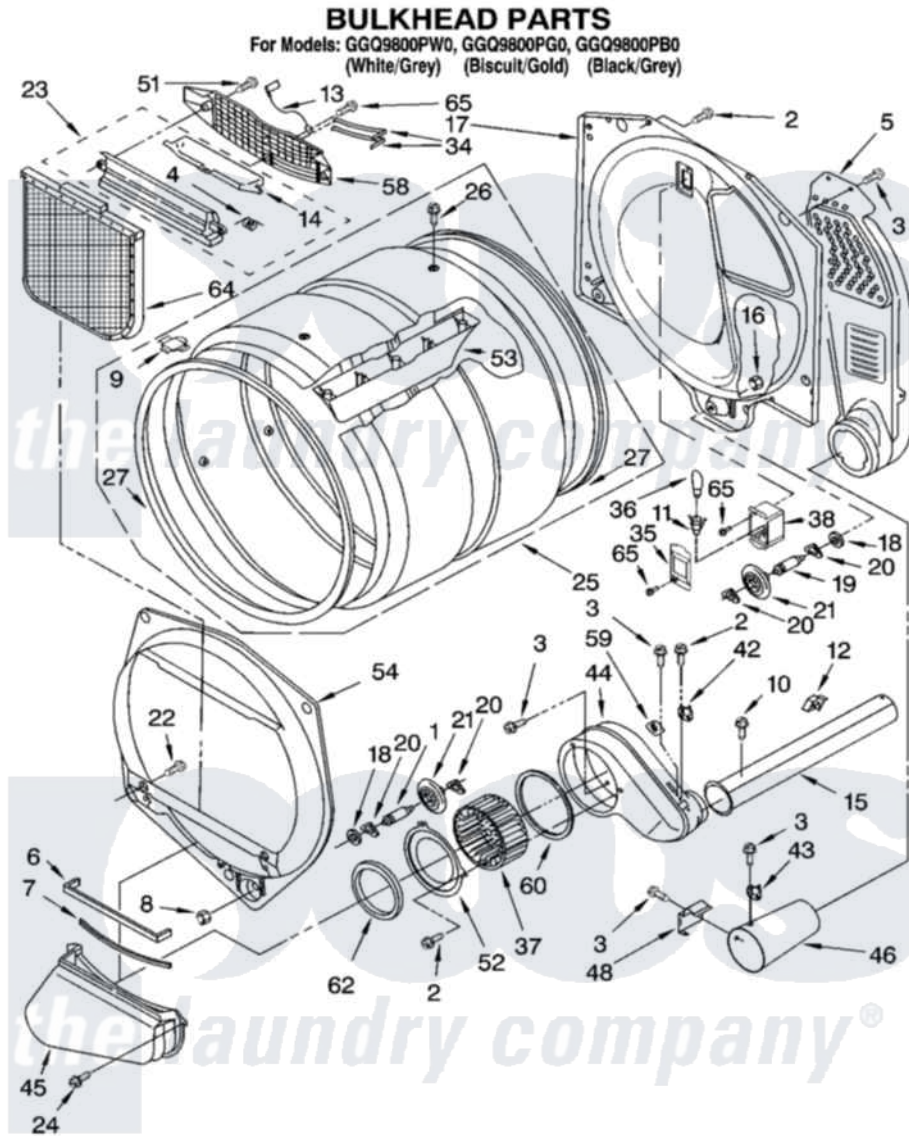

Whirlpool GGQ9800PB0 03 - BULKHEAD PARTS

8180266

5

Whirlpool [Residential Whirlpool GGQ9800PB0 Dryer Parts](#) Parts Diagram 03 - BULKHEAD PARTS
 Click on the part number to view part

Item	Original Part Number	Replaced By	Status	Part Description
1	3399508	W10359271		Shaft, Drum Roller Threads
2	3390647	488729		Screw
3	90767			Screw, 8A X 3/8 HeX Washer Head Tapping
4	3394986			Spring, Lint Screen Door
5	3394346			Air Duct Assembly
6	697813			Seal, Outlet Housing
7	697814	697813		Seal, Outlet Housing
8	3359452			Nut, Lock
9	8066086			Plug, Drum Hole
10	3390646	W10139210		Screw, 8-18 X 5/16
11	3403634	W10136369		Socket, Drum Light Assembly
12	3388229			Retainer, Toe Panel
13	3392258	3393840		Wire
14	3394984	8563758		Door, Lint Screen
15	8318486	279936		Kit-Exhst
16	3387709			Nut, 3/8-16