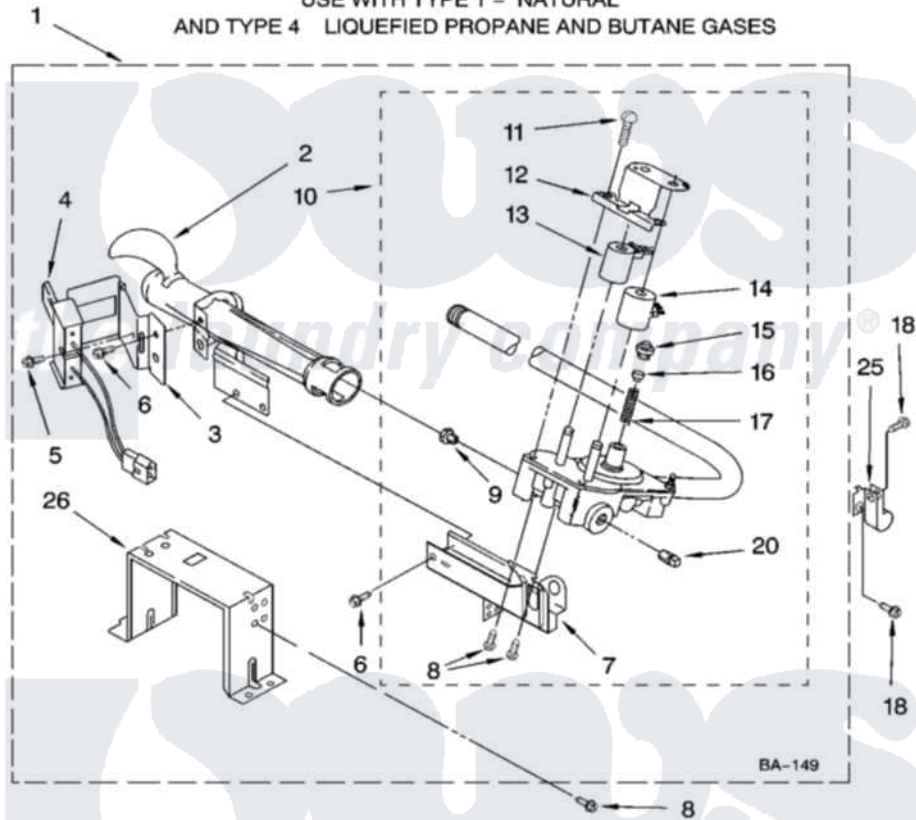

Whirlpool GGQ9800PB0 04 - 8318276 BURNER ASSEMBLY

8318276 BURNER ASSEMBLY

For Models: GGQ9800PW0, GGQ9800PG0, GGQ9800PB0
(White/Grey) (Biscuit/Gold) (Black/Grey)

USE WITH TYPE 1 - NATURAL
AND TYPE 4 LIQUEFIED PROPANE AND BUTANE GASES

8180266

7

Whirlpool Residential Whirlpool GGQ9800PB0 Dryer Parts Parts Diagram 04 - 8318276 BURNER ASSEMBLY
Click on the part number to view part

Item	Original Part Number	Replaced By	Status	Part Description
1	8318276	280119		Burner-Gas
2	688617	693140		Burner
3	694298			Bracket, Ignitor
4	686590	279311		Ignitor
5	3393909			Screw, 8-32 X 7/8
6	343641	681414		Screw, 10AB X 1/2
7	3389871		Not Available	Base, Burner
8	3387057			Screw, 10-16 X 1/2 Orifice, Burner
9	234826			Orifice, Burner Type 1
"	229742			Orifice, Burner
"	234868			Orifice, Burner
10	8318281	W10480542		Valve-Gas
11	694421			Screw, Bracket Mounting
12	694538			Bracket, Shunt
13	694540			Coil, 60 Hz
14	694539			Coil, 60 Hz

15	694424		Leak, Limiter
16	694423		Screw, Regulator Adjustment
17	694422		Spring, Regulator
18	3390647	488729	Screw
20	239822	W10295523	Plug, Pipe
25	3387561		Clamp-Pipe
26	3389889		Bracket, Support
"	N/A		FOLLOWING PARTS NOT ILLUSTRATED
"	694572	49572A	Conversion Kit To Type L.p.g.f