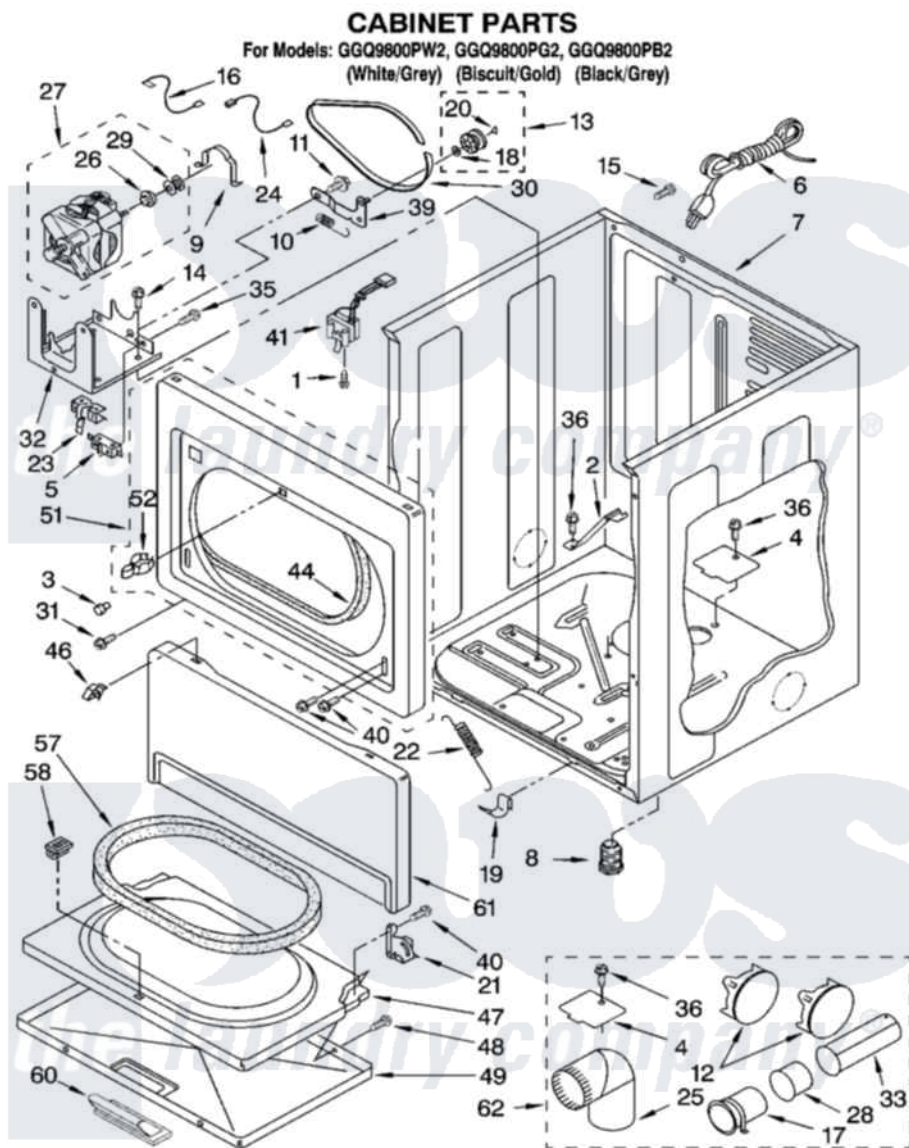

Whirlpool GGQ9800PB2 02 - CABINET PARTS

8180707

3

Whirlpool [Residential Whirlpool GGQ9800PB2 Dryer Parts](#) Parts Diagram 02 - CABINET PARTS

[Click on the part number to view part](#)

Item	Original Part Number	Replaced By	Status	Part Description
1	697773	3395530		Screw
2	8529757			Bracket, Burner
3	693152			Bumper, Console
4	3394331			Plate Cover
5	3394881	279782		Switch-Lid
6	344020	3401402		Cord, Power
7	8310656			Cabinet
"	8310659		Not Available	Cabinet (Biscuit)
"	8546093	8563991		Cabinet
8	3392100	49621		Feet-Leveling
"	279810			Foot-Optional
9	660658			Clamp, Motor Mounting 343481 685441
10	3387374			Spring, Idler
11	3389420			Retainer-Idler 1/4-20 X 1/16
12	697750	W10470674		Dryer Exhaust Kit
"	3388311			Plug, Multivent