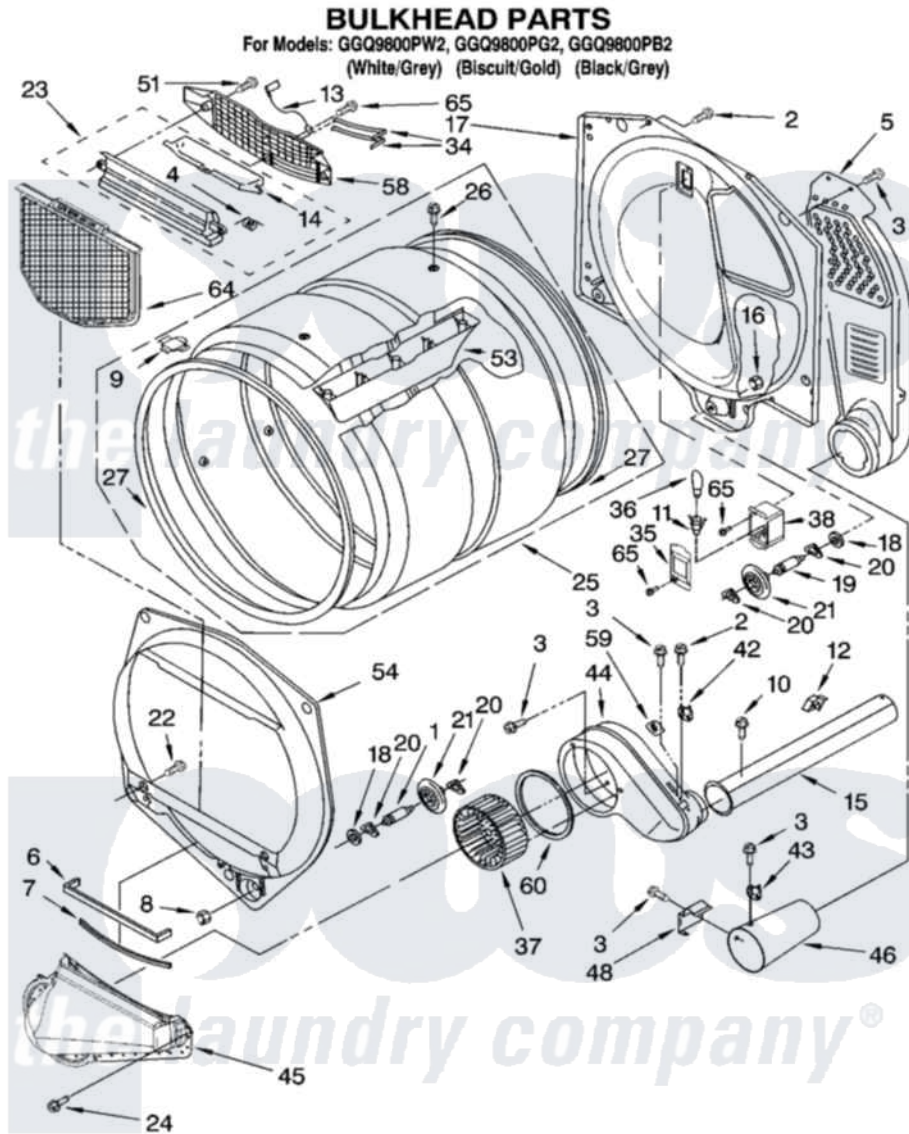

Whirlpool GGQ9800PB2 03 - BULKHEAD PARTS

8180707

5

Whirlpool [Residential Whirlpool GGQ9800PB2 Dryer Parts](#) Parts Diagram 03 - BULKHEAD PARTS
Click on the part number to view part

Item	Original Part Number	Replaced By	Status	Part Description
1	3399508	W10359271		Shaft, Drum Roller Threads
2	3390647	488729		Screw
3	90767			Screw, 8A X 3/8 HeX Washer Head Tapping
4	3394986			Spring, Lint Screen Door
5	3394346			Air Duct Assembly
6	697813			Seal, Outlet Housing
7	697814	697813		Seal, Outlet Housing
8	3359452			Nut, Lock
9	8066086			Plug, Drum Hole
10	3390646	W10139210		Screw, 8-18 X 5/16
11	3403634	W10136369		Socket, Drum Light Assembly
12	3388229			Retainer, Toe Panel
13	3392258	3393840		Wire
14	3394984	8563758		Door, Lint Screen
15	8318486	279936		Kit-Exhst
16	3387709			Nut, 3/8-16

17	8520836		Bulkhead, Rear
18	3387459	W10080960	Washer, Support
19	3399509	W10359272	Shaft, Roller Drum Threads
20	690997		Washer, Thrust
21	8536973	W10314173	Support
22	695240	488729	Screw
23	3394985	8563755	Housing, Outlet Assembly
24	359625	487240	Screw, For Mtg. Service Capacitor
25	8318215	W10197999	Drum
26	97787	W10109200	Screw, Baffle Mounting
27	697694	280114	Seal
34	3387223		Electrode, Sensor
35	3402841	8532165	Lens, Drum Light
36	3406124	22002263	Lamp
37	697772		Wheel, Blower
38	3977373		Bracket, Drum Light
42	8318268		Thermostat, Internal-Bias
43	3403140		Thermostat, High-Limit 205F
44	8544362	W10119255	Housing, Blower
45	8066168	W10128606	Duct-Lint
46	8066047		Funnel, Bumer
48	338906		Radiant, Sensor
51	3387230		Screw, 10-16 X 13/16
53	697693	W10113136	Baffle, Drum
54	697557		Bulkhead, Front
58	8299979		Grill, Outlet Screen Door
59	3392519		Thermal Limiter
60	697770		Seal, Cover Plate Blower Housing
64	8066170	W10120998	Screen
65	487909	488729	Screw