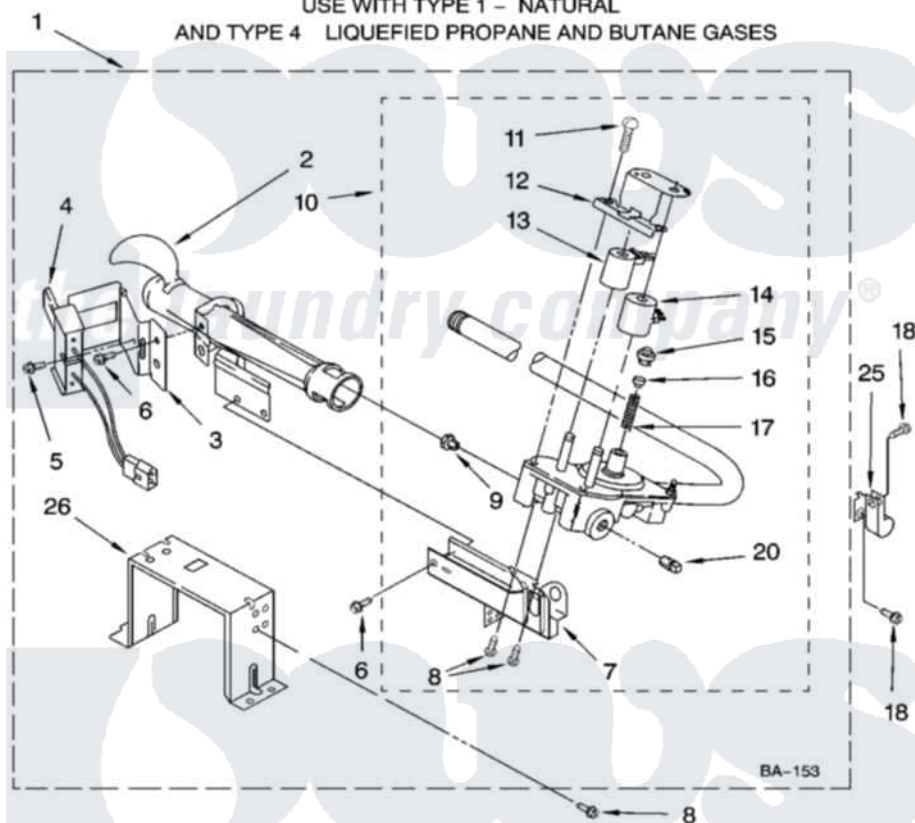

Whirlpool GQG9800PB2 04 - 8576353 BURNER ASSEMBLY, OPTIONAL PARTS (NOT INCLUDED)

8576353 BURNER ASSEMBLY

For Models: GQG9800PW2, GQG9800PG2, GQG9800PB2
(White/Grey) (Biscuit/Gold) (Black/Grey)

USE WITH TYPE 1 - NATURAL
AND TYPE 4 LIQUEFIED PROPANE AND BUTANE GASES

8180707

7

Whirlpool [Residential Whirlpool GQG9800PB2 Dryer Parts](#) Parts Diagram 04 - 8576353 BURNER ASSEMBLY, OPTIONAL PARTS (NOT INCLUDED).
Click on the part number to view part

Item	Original Part Number	Replaced By	Status	Part Description
1	8576353	280119		Burner-Gas
2	688617	693140		Burner
3	694298			Bracket, Ignitor
4	686590	279311		Ignitor
5	3393909			Screw, 8-32 X 7/8
6	343641	681414		Screw, 10AB X 1/2
7	3389871		Not Available	Base, Burner
8	3387057			Screw, 10-16 X 1/2 Orifice, Burner
9	15418			Orifice, Burner Type 1
"	15422		Not Available	ORIFICE, BURNER (TYPE 4) (BUTANE)
"	234867	229742		Orifice, Burner
10	8281914	279923		NAT Gas
11	694421			Screw, Bracket Mounting