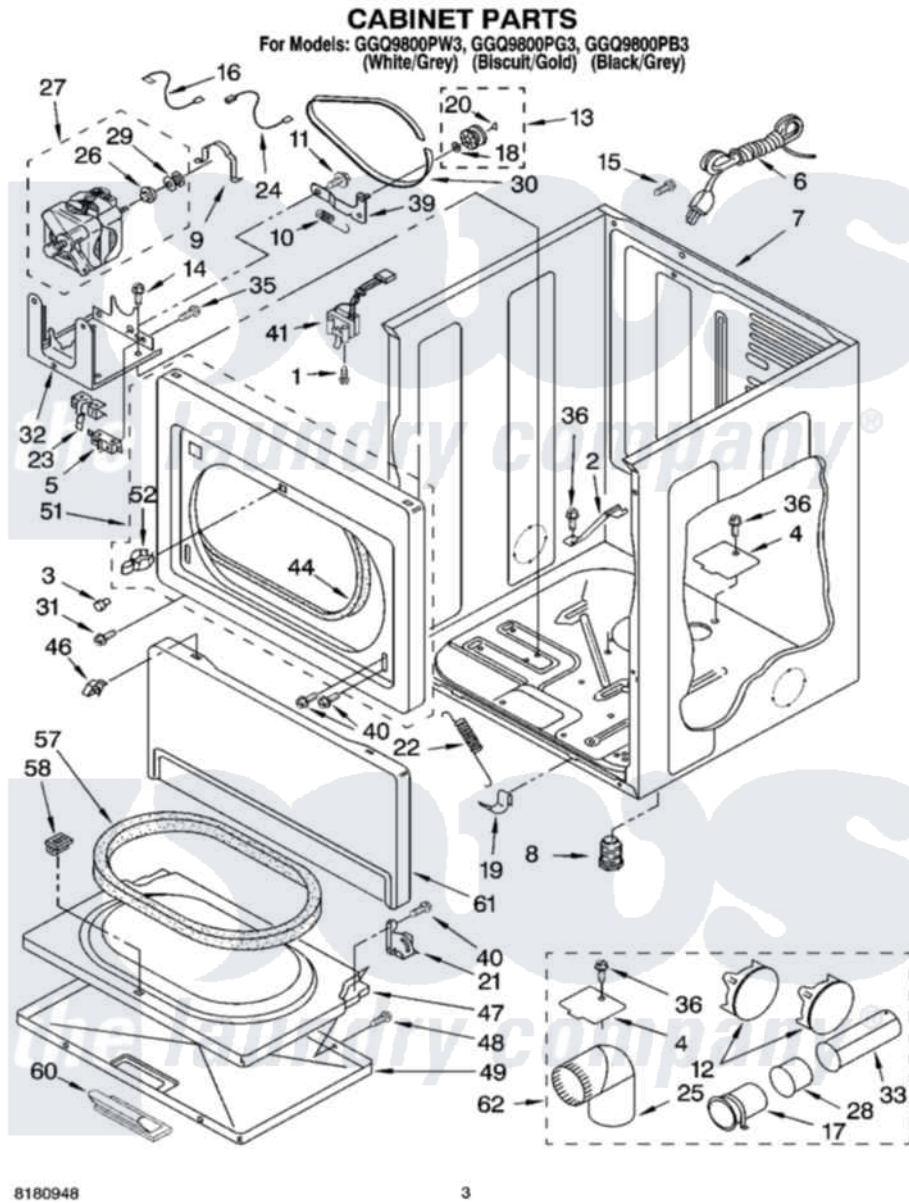

Whirlpool GGQ9800PB3 02 - CABINET PARTS

8180948

3

Whirlpool [Residential Whirlpool GGQ9800PB3 Dryer Parts](#) Parts Diagram 02 - CABINET PARTS
Click on the part number to view part

Item	Original Part Number	Replaced By	Status	Part Description
1	697773	3395530		Screw
2	8529757			Bracket, Burner
3	693152			Bumper, Console
4	3394331			Plate Cover
5	3394881	279782		Switch-Lid
6	344020	3401402		Cord, Power
7	8310656			Cabinet
"	8310659		Not Available	Cabinet (Biscuit)
"	8546093	8563991		Cabinet
8	3392100	49621		Feet-Leveling
"	279810			Foot-Optional
9	660658			Clamp, Motor Mounting 343481 685441
10	3387374			Spring, Idler
11	3389420			Retainer-Idler 1/4-20 X 1/16
12	697750	W10470674		Dryer Exhaust Kit
"	3388311			Plug, Multivent