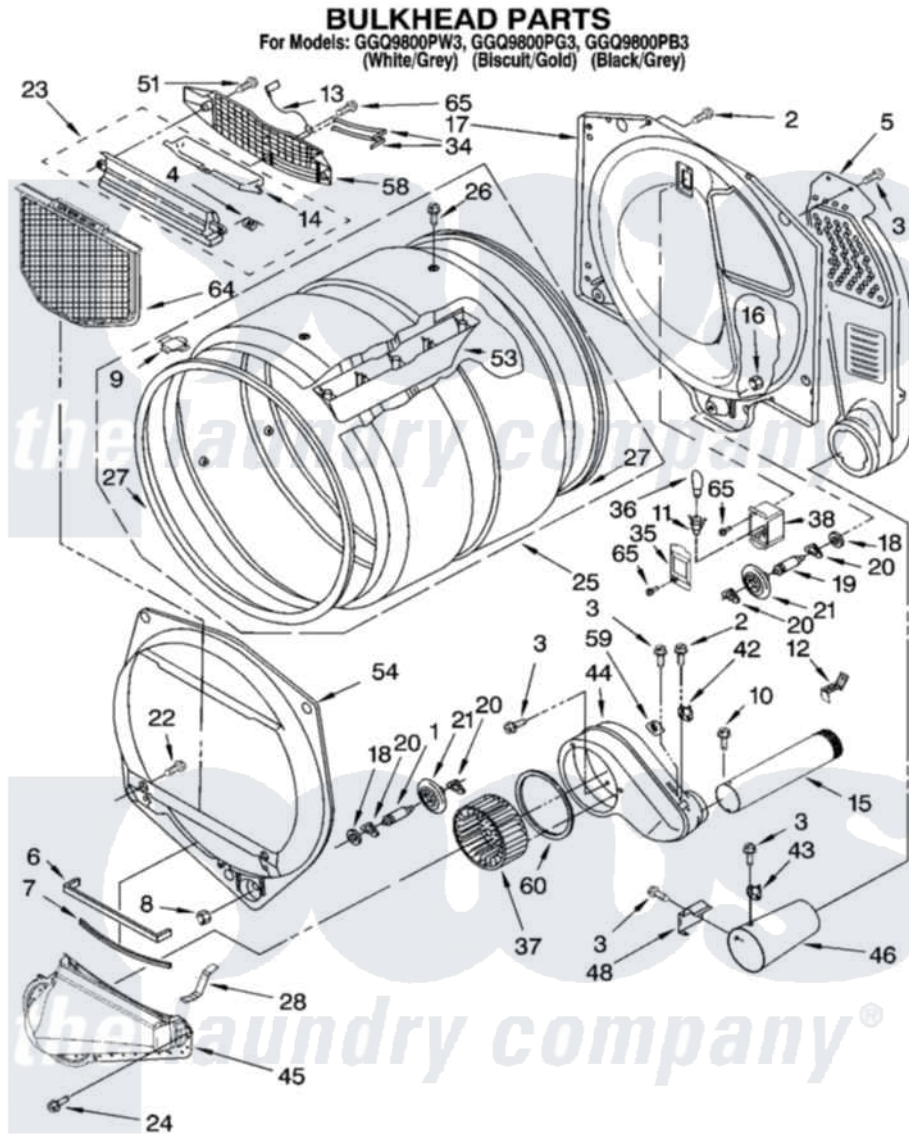

Whirlpool GGQ9800PB3 03 - BULKHEAD PARTS

8180948

5

Whirlpool [Residential Whirlpool GGQ9800PB3 Dryer Parts](#) Parts Diagram 03 - BULKHEAD PARTS
Click on the part number to view part

| Item | Original Part Number | Replaced By | Status | Part Description |
|------|-------------------------|---------------------------|--------|---|
| 1 | 8575324 | W10359271 | | Shaft, Drum Roller Threads |
| 2 | 3390647 | 488729 | | Screw |
| 3 | 90767 | | | Screw, 8A X 3/8 HeX Washer Head Tapping |
| 4 | 3394986 | | | Spring, Lint Screen Door |
| 5 | 3394346 | | | Air Duct Assembly |
| 6 | 697813 | | | Seal, Outlet Housing |
| 7 | 697814 | 697813 | | Seal, Outlet Housing |
| 8 | 3934666 | W10080210 | | Nut, 3/8 X 16 |
| 9 | 8066086 | | | Plug, Drum Hole |
| 10 | 3390646 | W10139210 | | Screw, 8-18 X 5/16 |
| 11 | 3403634 | W10136369 | | Socket, Drum Light Assembly |
| 12 | 8572105 | | | Retainer, Toe Panel |
| 13 | 3392258 | 3393840 | | Wire |
| 14 | 3394984 | 8563758 | | Door, Lint Screen |
| 15 | 8563745 | 279936 | | Kit-Exhst |
| 16 | W10001120 | W10080190 | | Nut, 3/8-16 |