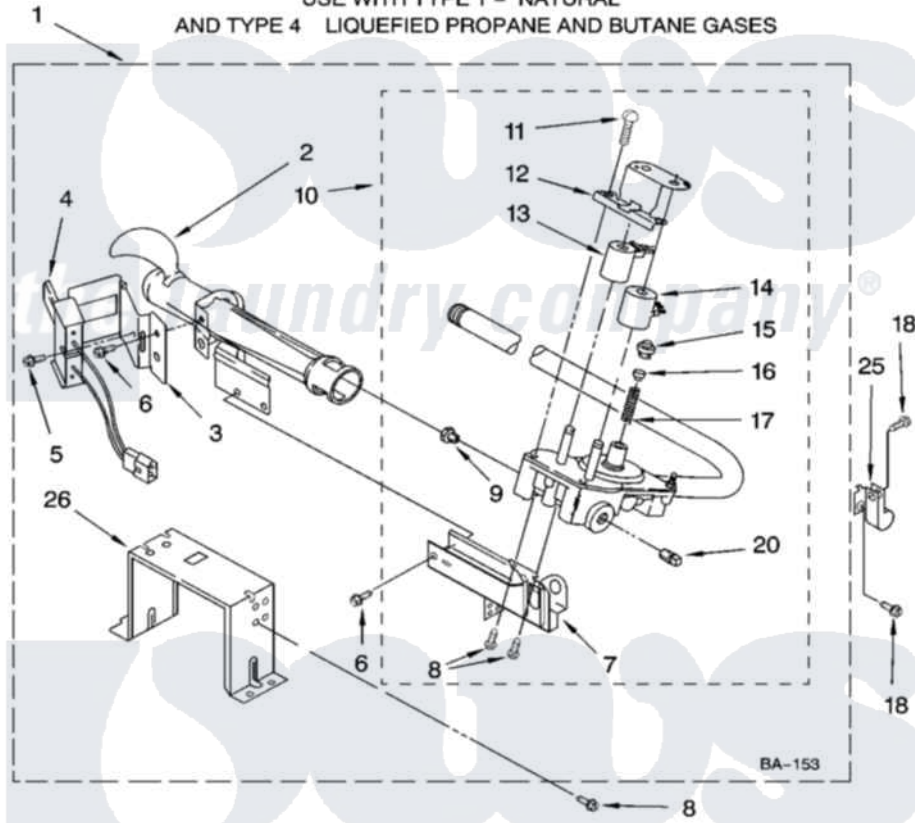

**Whirlpool GQG9800PB3 04 - 8576353 BURNER ASSEMBLY, OPTIONAL PARTS (NOT INCLUDED)**

**8576353 BURNER ASSEMBLY**

For Models: GQG9800PW3, GQG9800PG3, GQG9800PB3  
(White/Grey) (Biscuit/Gold) (Black/Grey)

USE WITH TYPE 1 - NATURAL  
AND TYPE 4 LIQUEFIED PROPANE AND BUTANE GASES

8180948

7

Whirlpool [Residential Whirlpool GQG9800PB3 Dryer Parts](#) Parts Diagram 04 - 8576353 BURNER ASSEMBLY, OPTIONAL PARTS (NOT INCLUDED).  
Click on the part number to view part

Item	Original Part Number	Replaced By	Status	Part Description
1	8576353	<a href="#">280119</a>		Burner-Gas
2	688617	<a href="#">693140</a>		Burner
3	<a href="#">694298</a>			Bracket, Ignitor
4	686590	<a href="#">279311</a>		Ignitor
5	<a href="#">3393909</a>			Screw, 8-32 X 7/8
6	343641	<a href="#">681414</a>		Screw, 10AB X 1/2
7	3389871		Not Available	Base, Burner
8	<a href="#">3387057</a>			Screw, 10-16 X 1/2 Orifice, Burner
9	<a href="#">15418</a>			Orifice, Burner Type 1
"	15422		Not Available	ORIFICE, BURNER (TYPE 4) (BUTANE)
"	234867	<a href="#">229742</a>		Orifice, Burner
10	8281914	<a href="#">279923</a>		NAT Gas
11	<a href="#">694421</a>			Screw, Bracket Mounting