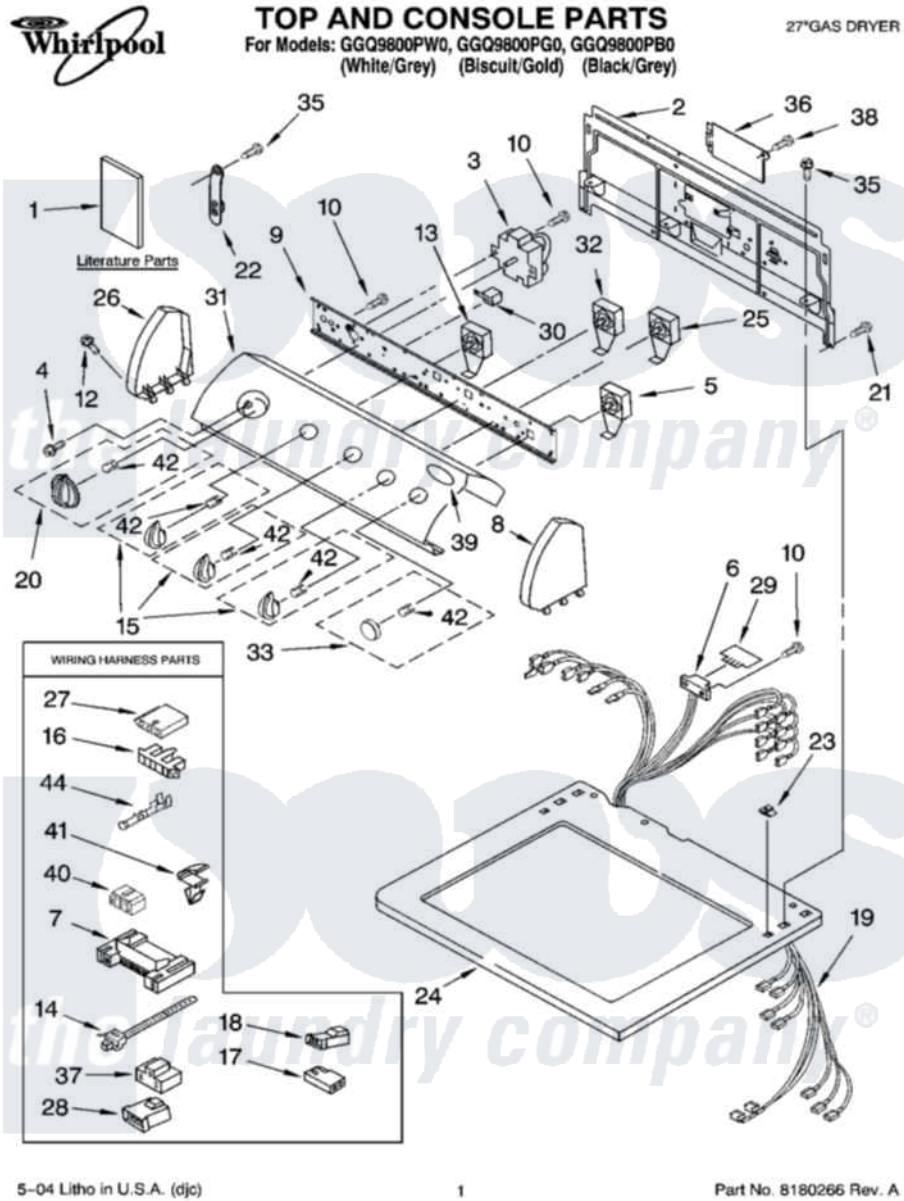

Whirlpool GGQ9800PG0 01 - TOP AND CONSOLE PARTS

5-04 Litho in U.S.A. (djc)

1

Part No. 8180266 Rev. A

Whirlpool Residential Whirlpool GGQ9800PG0 Dryer Parts Parts Diagram 01 - TOP AND CONSOLE PARTS

Click on the part number to view part

Item	Original Part Number	Replaced By	Status	Part Description
1	8535865		Not Available	Wiring Diagram
"	8533773		Not Available	Guide, Use & Care
"	8533770		Not Available	Sheet, Cycle Feature
"	8562588		Not Available	Instructions, Installation
"	N/A		Not Available	Following May Be Purchased DO-IT-YOURSELF REPAIR MANUALS
"	677818		Not Available	Manual, Do-It- Yourself Repair (Dryer)
2	8317305	285909		Panel-Rear
3	3406725			Timer Assembly
4	3400859			Screw, Grounding
5	3398094			Switch, Push To Start
6	3391885			Connector, Edge
7	3395683			Receptacle, Multi-Terminal
8	8271359	279962		Endcap
"	8271362	279965		Endcap