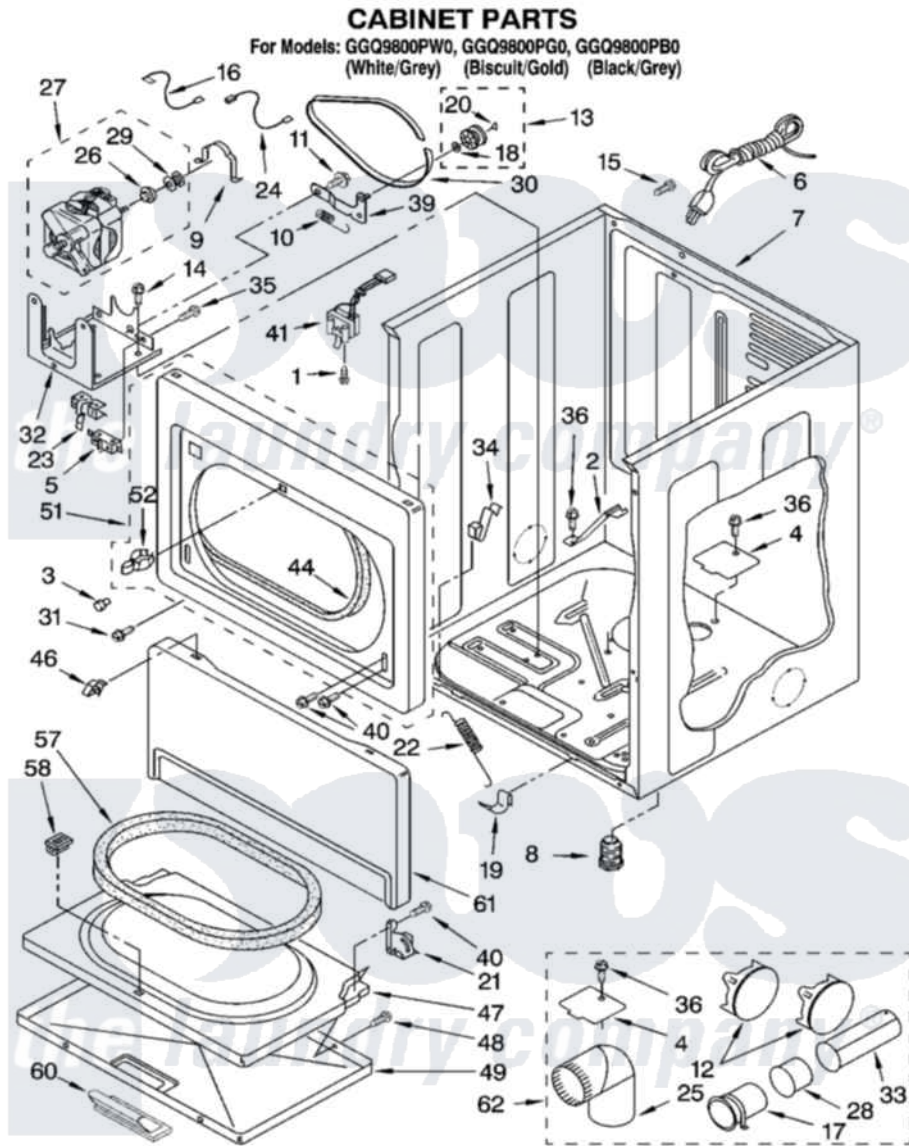

Whirlpool GGQ9800PG0 02 - CABINET PARTS

8180266

3

Whirlpool [Residential Whirlpool GGQ9800PG0 Dryer Parts](#) Parts Diagram 02 - CABINET PARTS
Click on the part number to view part

Item	Original Part Number	Replaced By	Status	Part Description
1	697773	3395530		Screw
2	8529757			Bracket, Burner
3	693152			Bumper, Console
4	3394331			Plate Cover
5	3394881	279782		Switch-Lid
6	344020	3401402		Cord, Power
7	8310656			Cabinet
"	8310659		Not Available	Cabinet (Biscuit)
"	8546093	8563991		Cabinet
8	3392100	49621		Feet-Leveling
"	279810			Foot-Optional
9	660658			Clamp, Motor Mounting 343481 685441
10	3387374			Spring, Idler
11	3389420			Retainer-Idler 1/4-20 X 1/16
12	697750	W10470674		Dryer Exhaust Kit
"	3388311			Plug, Multivent