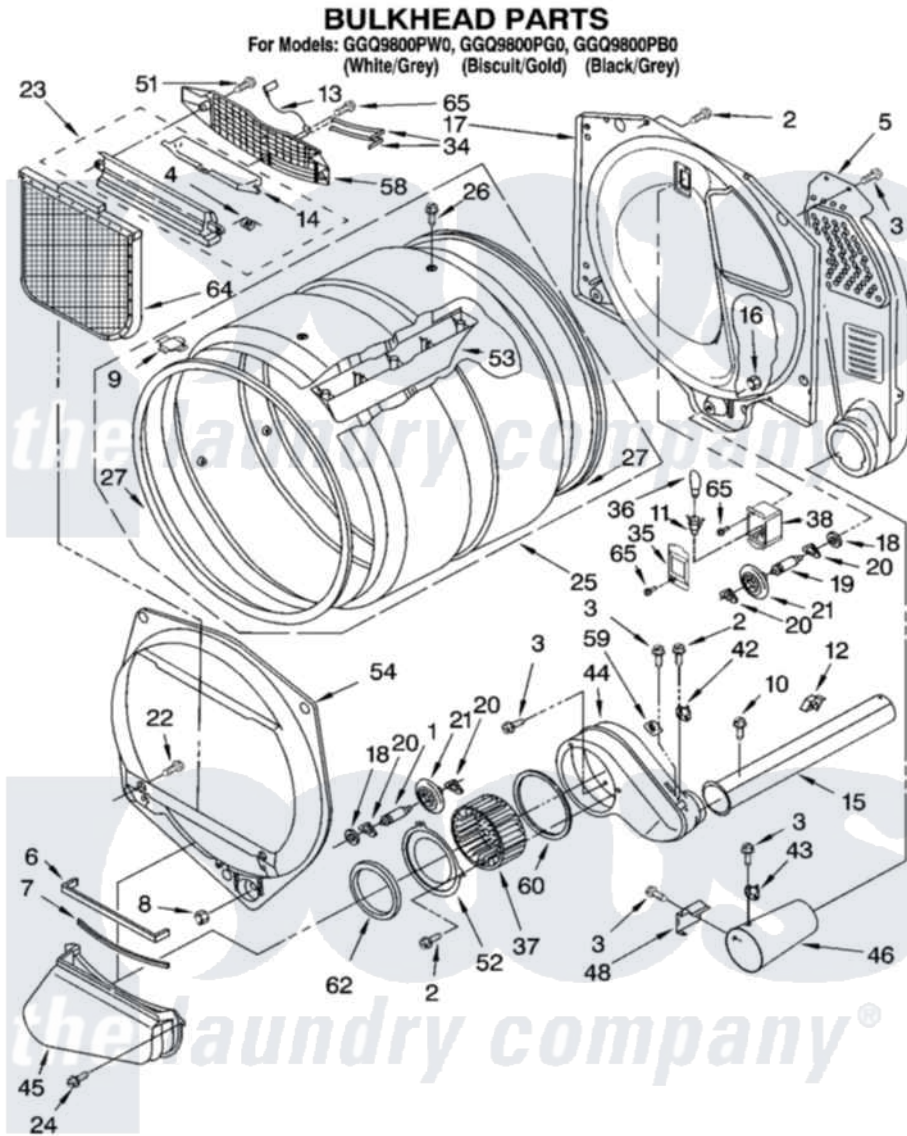

Whirlpool GGQ9800PG0 03 - BULKHEAD PARTS

8180266

5

Whirlpool [Residential Whirlpool GGQ9800PG0 Dryer Parts](#) Parts Diagram 03 - BULKHEAD PARTS
 Click on the part number to view part

Item	Original Part Number	Replaced By	Status	Part Description
1	3399508	W10359271		Shaft, Drum Roller Threads
2	3390647	488729		Screw
3	90767			Screw, 8A X 3/8 HeX Washer Head Tapping
4	3394986			Spring, Lint Screen Door
5	3394346			Air Duct Assembly
6	697813			Seal, Outlet Housing
7	697814	697813		Seal, Outlet Housing
8	3359452			Nut, Lock
9	8066086			Plug, Drum Hole
10	3390646	W10139210		Screw, 8-18 X 5/16
11	3403634	W10136369		Socket, Drum Light Assembly
12	3388229			Retainer, Toe Panel
13	3392258	3393840		Wire
14	3394984	8563758		Door, Lint Screen
15	8318486	279936		Kit-Exhst
16	3387709			Nut, 3/8-16