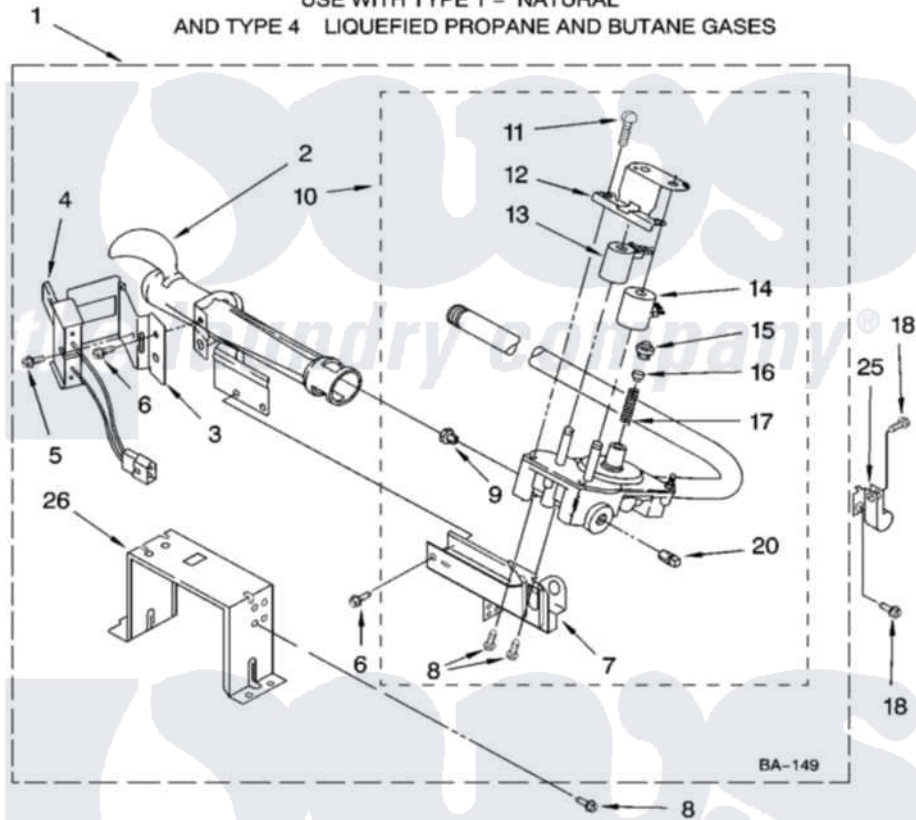

Whirlpool GGQ9800PG0 04 - 8318276 BURNER ASSEMBLY

8318276 BURNER ASSEMBLY

For Models: GGQ9800PW0, GGQ9800PG0, GGQ9800PB0
(White/Grey) (Biscuit/Gold) (Black/Grey)

USE WITH TYPE 1 - NATURAL
AND TYPE 4 LIQUEFIED PROPANE AND BUTANE GASES

8180266

7

Whirlpool Residential Whirlpool GGQ9800PG0 Dryer Parts Parts Diagram 04 - 8318276 BURNER ASSEMBLY
Click on the part number to view part

Item	Original Part Number	Replaced By	Status	Part Description
1	8318276	280119		Burner-Gas
2	688617	693140		Burner
3	694298			Bracket, Ignitor
4	686590	279311		Ignitor
5	3393909			Screw, 8-32 X 7/8
6	343641	681414		Screw, 10AB X 1/2
7	3389871		Not Available	Base, Burner
8	3387057			Screw, 10-16 X 1/2 Orifice, Burner
9	234826			Orifice, Burner Type 1
"	229742			Orifice, Burner
"	234868			Orifice, Burner
10	8318281	W10480542		Valve-Gas
11	694421			Screw, Bracket Mounting
12	694538			Bracket, Shunt
13	694540			Coil, 60 Hz
14	694539			Coil, 60 Hz

15	694424		Leak, Limiter
16	694423		Screw, Regulator Adjustment
17	694422		Spring, Regulator
18	3390647	488729	Screw
20	239822	W10295523	Plug, Pipe
25	3387561		Clamp-Pipe
26	3389889		Bracket, Support
"	N/A		FOLLOWING PARTS NOT ILLUSTRATED
"	694572	49572A	Conversion Kit To Type L.p.g.f