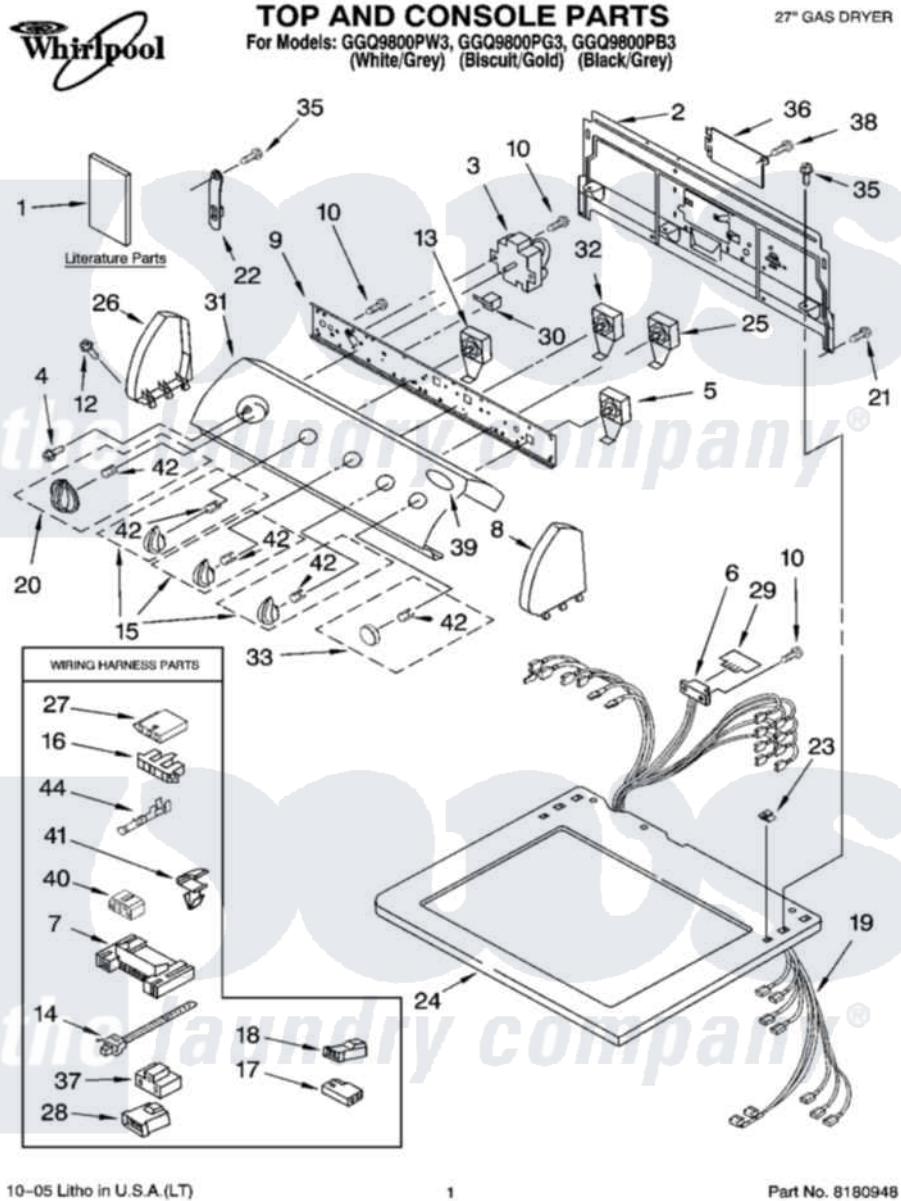

Whirlpool GGQ9800PG3 01 - TOP AND CONSOLE PARTS

10-05 Litho in U.S.A. (LT)

1

Part No. 8180948

Whirlpool Residential Whirlpool GGQ9800PG3 Dryer Parts Parts Diagram 01 - TOP AND CONSOLE PARTS

Click on the part number to view part

Item	Original Part Number	Replaced By	Status	Part Description
1	8535865		Not Available	Wiring Diagram
"	8578191		Not Available	Guide, Use & Care
"	8533770		Not Available	Sheet, Cycle Feature
"	8557498		Not Available	Instructions, Installation
"	N/A		Not Available	Following May Be Purchased DO-IT-YOURSELF REPAIR MANUALS
"	677818		Not Available	Manual, Do-It- Yourself Repair (Dryer)
2	8317305	285909		Panel-Rear
3	3406725			Timer Assembly
4	8533951	3400859		Screw, Grounding
5	3398094			Switch, Push To Start
6	3391885			Connector, Edge
7	3395683			Receptacle, Multi-Terminal
8	8271359	279962		Endcap
"	8271362	279965		Endcap