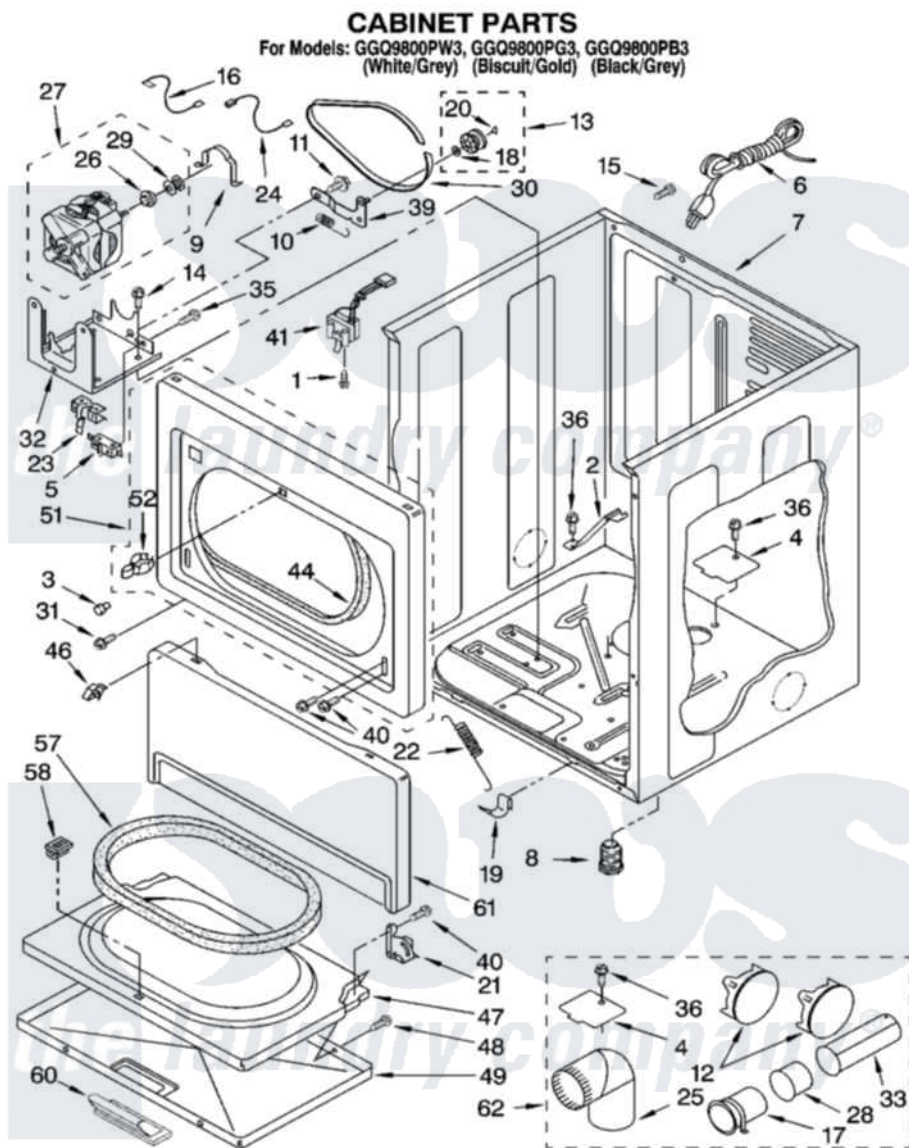

# Whirlpool GGQ9800PG3 02 - CABINET PARTS

8180948

3

Whirlpool [Residential Whirlpool GGQ9800PG3 Dryer Parts](#) Parts Diagram 02 - CABINET PARTS

[Click on the part number to view part](#)

Item	Original Part Number	Replaced By	Status	Part Description
1	697773	<a href="#">3395530</a>		Screw
2	<a href="#">8529757</a>			Bracket, Burner
3	<a href="#">693152</a>			Bumper, Console
4	<a href="#">3394331</a>			Plate Cover
5	3394881	<a href="#">279782</a>		Switch-Lid
6	344020	<a href="#">3401402</a>		Cord, Power
7	<a href="#">8310656</a>			Cabinet
"	8310659		Not Available	Cabinet (Biscuit)
"	8546093	<a href="#">8563991</a>		Cabinet
8	3392100	<a href="#">49621</a>		Feet-Leveling
"	<a href="#">279810</a>			Foot-Optional
9	<a href="#">660658</a>			Clamp, Motor Mounting 343481 685441
10	<a href="#">3387374</a>			Spring, Idler
11	<a href="#">3389420</a>			Retainer-Idler 1/4-20 X 1/16
12	697750	<a href="#">W10470674</a>		Dryer Exhaust Kit
"	<a href="#">3388311</a>			Plug, Multivent