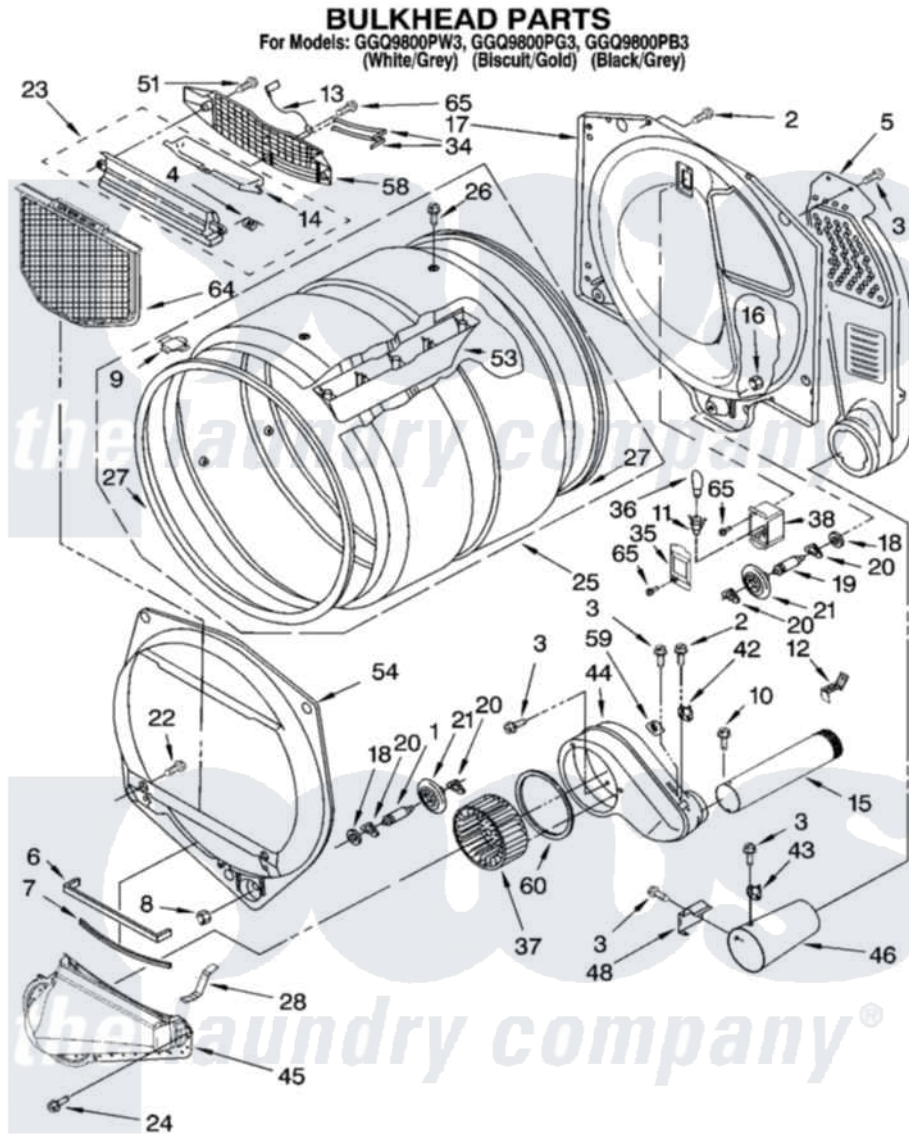

Whirlpool GGQ9800PG3 03 - BULKHEAD PARTS

8180948

5

Whirlpool [Residential Whirlpool GGQ9800PG3 Dryer Parts](#) Parts Diagram 03 - BULKHEAD PARTS
Click on the part number to view part

Item	Original Part Number	Replaced By	Status	Part Description
1	8575324	W10359271		Shaft, Drum Roller Threads
2	3390647	488729		Screw
3	90767			Screw, 8A X 3/8 HeX Washer Head Tapping
4	3394986			Spring, Lint Screen Door
5	3394346			Air Duct Assembly
6	697813			Seal, Outlet Housing
7	697814	697813		Seal, Outlet Housing
8	3934666	W10080210		Nut, 3/8 X 16
9	8066086			Plug, Drum Hole
10	3390646	W10139210		Screw, 8-18 X 5/16
11	3403634	W10136369		Socket, Drum Light Assembly
12	8572105			Retainer, Toe Panel
13	3392258	3393840		Wire
14	3394984	8563758		Door, Lint Screen
15	8563745	279936		Kit-Exhst
16	W10001120	W10080190		Nut, 3/8-16

17	8520836		Bulkhead, Rear
18	3387459	W10080960	Washer, Support
19	8575325	W10359272	Shaft, Roller Drum Threads
20	690997		Washer, Thrust
21	8536973	W10314173	Support
22	695240	488729	Screw
23	3394985	8563755	Housing, Outlet Assembly
24	359625	487240	Screw, For Mtg. Service Capacitor
25	8318215	W10197999	Drum
26	97787	W10109200	Screw, Baffle Mounting
27	697694	280114	Seal
28	8066208		Clip-Exhaust
34	3387223		Electrode, Sensor
35	3402841	8532165	Lens, Drum Light
36	3406124	22002263	Lamp
37	697772		Wheel, Blower
38	3977373		Bracket, Drum Light
42	8318268		Thermostat, Internal-Bias
43	3403140		Thermostat, High-Limit 205F
44	8544362	W10119255	Housing, Blower
45	8066168	W10128606	Duct-Lint
46	8066047		Funnel, Burner
48	338906		Radiant, Sensor
51	3387230		Screw, 10-16 X 13/16
53	697693	W10113136	Baffle, Drum
54	697557		Bulkhead, Front
58	8299979		Grill, Outlet Screen Door
59	3392519		Thermal Limiter
60	697770		Seal, Cover Plate Blower Housing
64	8066170	W10120998	Screen
65	487909	488729	Screw