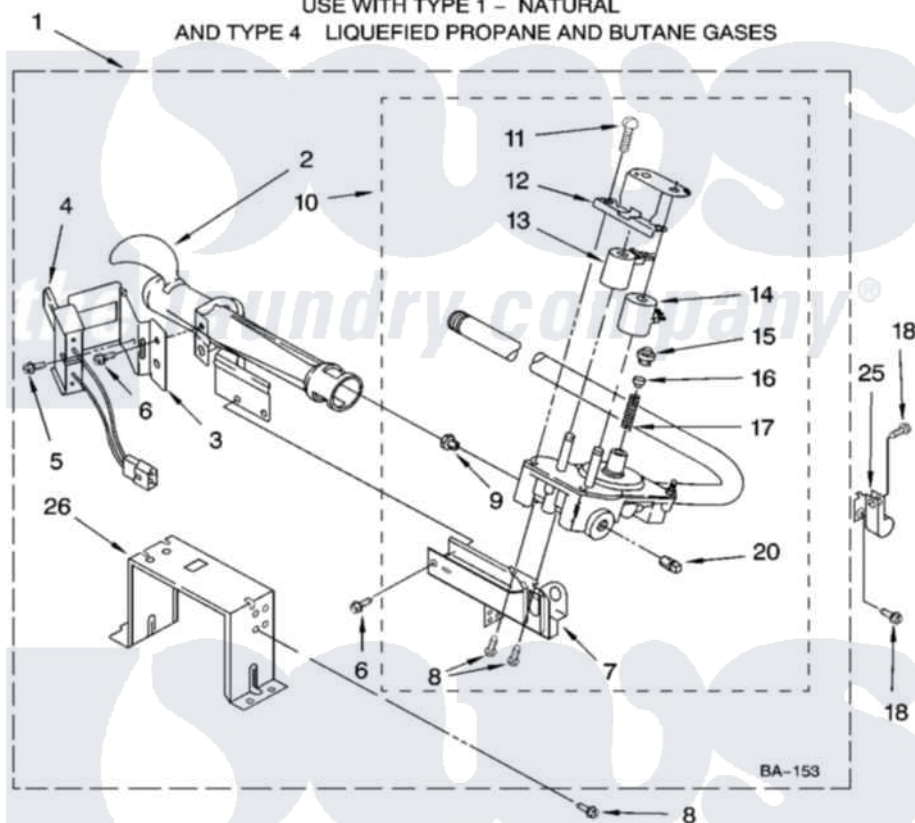

**Whirlpool GQG9800PG3 04 - 8576353 BURNER ASSEMBLY, OPTIONAL PARTS (NOT INCLUDED)**

**8576353 BURNER ASSEMBLY**

For Models: GQG9800PW3, GQG9800PG3, GQG9800PB3  
(White/Grey) (Biscuit/Gold) (Black/Grey)

USE WITH TYPE 1 - NATURAL  
AND TYPE 4 LIQUEFIED PROPANE AND BUTANE GASES

8180948

7

Whirlpool [Residential Whirlpool GQG9800PG3 Dryer Parts](#) Parts Diagram 04 - 8576353 BURNER ASSEMBLY, OPTIONAL PARTS (NOT INCLUDED).  
Click on the part number to view part

Item	Original Part Number	Replaced By	Status	Part Description
1	8576353	<a href="#">280119</a>		Burner-Gas
2	688617	<a href="#">693140</a>		Burner
3	<a href="#">694298</a>			Bracket, Ignitor
4	686590	<a href="#">279311</a>		Ignitor
5	<a href="#">3393909</a>			Screw, 8-32 X 7/8
6	343641	<a href="#">681414</a>		Screw, 10AB X 1/2
7	3389871		Not Available	Base, Burner
8	<a href="#">3387057</a>			Screw, 10-16 X 1/2 Orifice, Burner
9	<a href="#">15418</a>			Orifice, Burner Type 1
"	15422		Not Available	ORIFICE, BURNER (TYPE 4) (BUTANE)
"	234867	<a href="#">229742</a>		Orifice, Burner
10	8281914	<a href="#">279923</a>		NAT Gas
11	<a href="#">694421</a>			Screw, Bracket Mounting