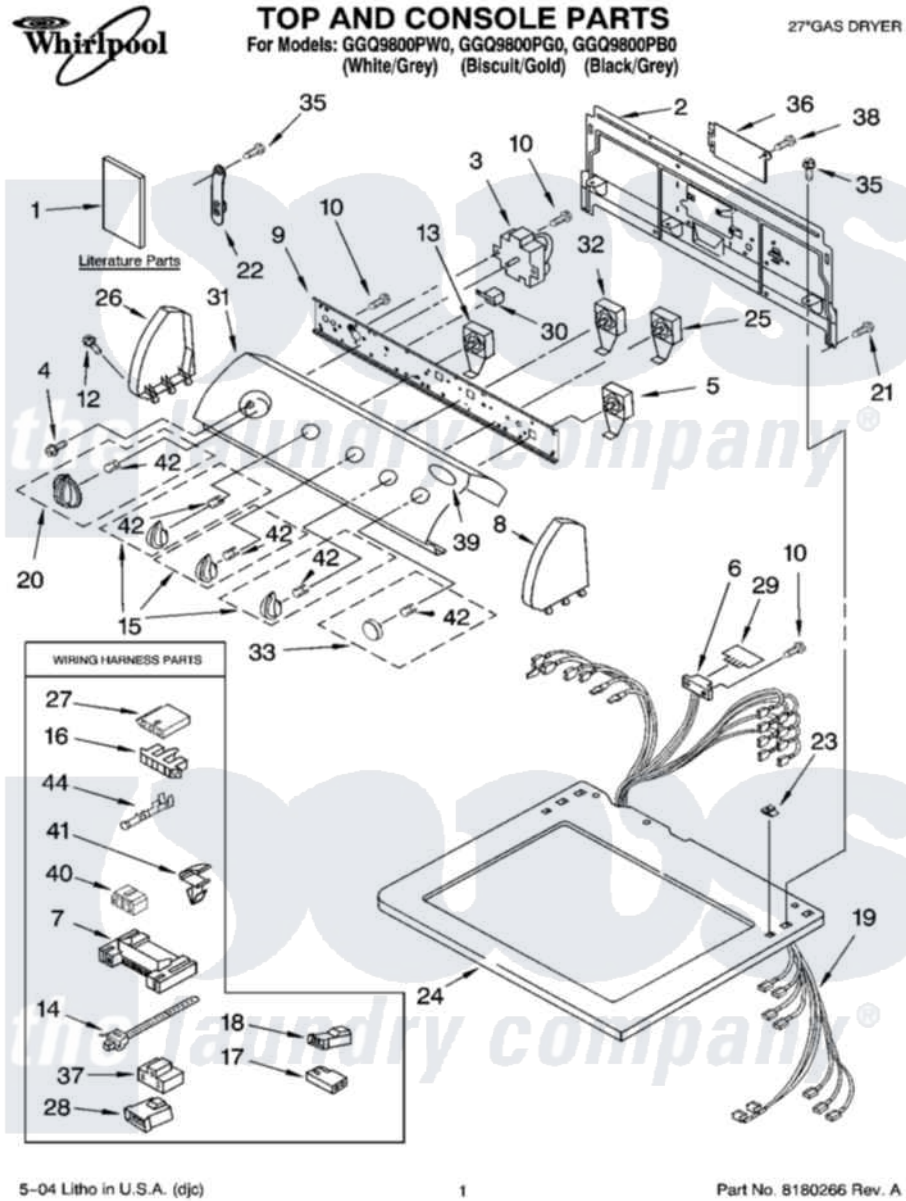

Whirlpool GGQ9800PW0 01 - TOP AND CONSOLE PARTS

5-04 Litho in U.S.A. (djc)

1

Part No. 8180266 Rev. A

Whirlpool [Residential Whirlpool GGQ9800PW0 Dryer Parts](#) Parts Diagram 01 - TOP AND CONSOLE PARTS
Click on the part number to view part

Item	Original Part Number	Replaced By	Status	Part Description
1	8535865		Not Available	Wiring Diagram
"	8533773		Not Available	Guide, Use & Care
"	8533770		Not Available	Sheet, Cycle Feature
"	8562588		Not Available	Instructions, Installation
"	N/A		Not Available	Following May Be Purchased DO-IT-YOURSELF REPAIR MANUALS
"	677818		Not Available	Manual, Do-It- Yourself Repair (Dryer)
2	8317305	285909		Panel-Rear
3	3406725			Timer Assembly
4	3400859			Screw, Grounding
5	3398094			Switch, Push To Start
6	3391885			Connector, Edge
7	3395683			Receptacle, Multi-Terminal
8	8271359	279962		Endcap
"	8271362	279965		Endcap