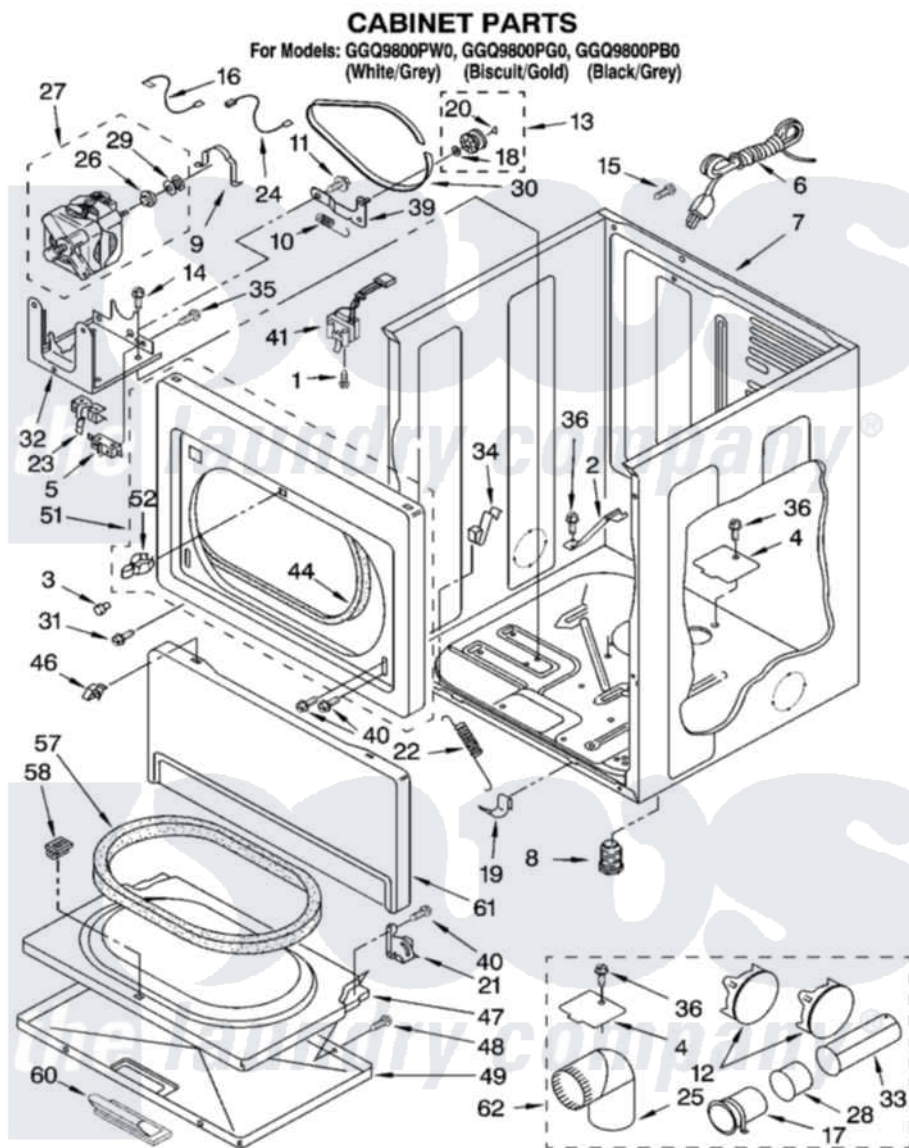

Whirlpool GGQ9800PW0 02 - CABINET PARTS

8180266

3

Whirlpool [Residential Whirlpool GGQ9800PW0 Dryer Parts](#) Parts Diagram 02 - CABINET PARTS

[Click on the part number to view part](#)

Item	Original Part Number	Replaced By	Status	Part Description
1	697773	3395530		Screw
2	8529757			Bracket, Burner
3	693152			Bumper, Console
4	3394331			Plate Cover
5	3394881	279782		Switch-Lid
6	344020	3401402		Cord, Power
7	8310656			Cabinet
"	8310659		Not Available	Cabinet (Biscuit)
"	8546093	8563991		Cabinet
8	3392100	49621		Feet-Leveling
"	279810			Foot-Optional
9	660658			Clamp, Motor Mounting 343481 685441
10	3387374			Spring, Idler
11	3389420			Retainer-Idler 1/4-20 X 1/16
12	697750	W10470674		Dryer Exhaust Kit
"	3388311			Plug, Multivent