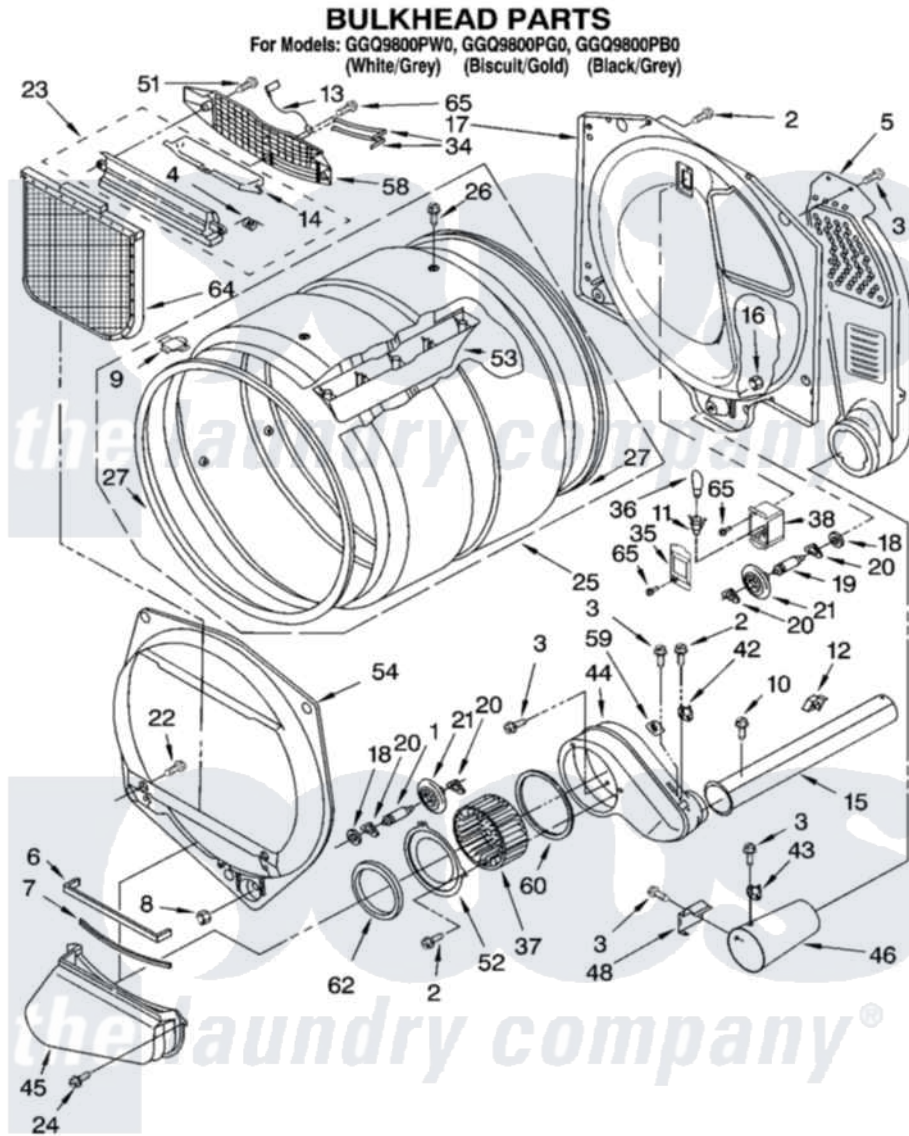

Whirlpool GGQ9800PW0 03 - BULKHEAD PARTS

8180266

5

Whirlpool [Residential Whirlpool GGQ9800PW0 Dryer Parts](#) Parts Diagram 03 - BULKHEAD PARTS
Click on the part number to view part

Item	Original Part Number	Replaced By	Status	Part Description
1	3399508	W10359271		Shaft, Drum Roller Threads
2	3390647	488729		Screw
3	90767			Screw, 8A X 3/8 HeX Washer Head Tapping
4	3394986			Spring, Lint Screen Door
5	3394346			Air Duct Assembly
6	697813			Seal, Outlet Housing
7	697814	697813		Seal, Outlet Housing
8	3359452			Nut, Lock
9	8066086			Plug, Drum Hole
10	3390646	W10139210		Screw, 8-18 X 5/16
11	3403634	W10136369		Socket, Drum Light Assembly
12	3388229			Retainer, Toe Panel
13	3392258	3393840		Wire
14	3394984	8563758		Door, Lint Screen
15	8318486	279936		Kit-Exhst
16	3387709			Nut, 3/8-16