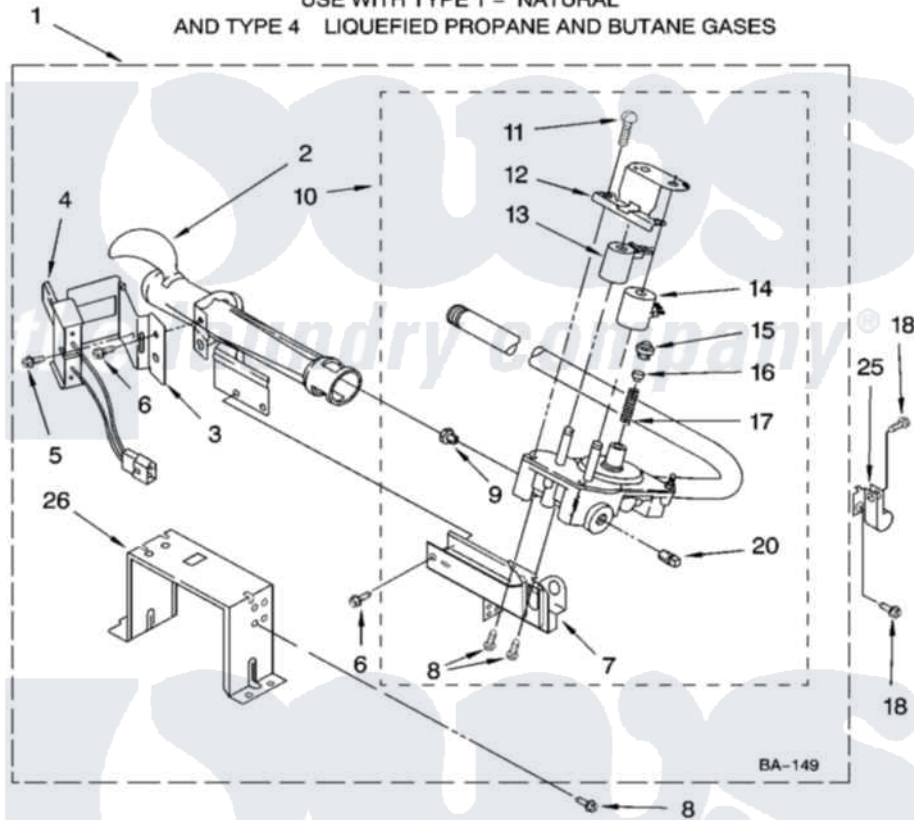

Whirlpool GGQ9800PW0 04 - 8318276 BURNER ASSEMBLY

8318276 BURNER ASSEMBLY

For Models: GGQ9800PW0, GGQ9800PG0, GGQ9800PB0
(White/Grey) (Biscuit/Gold) (Black/Grey)

USE WITH TYPE 1 - NATURAL
AND TYPE 4 LIQUEFIED PROPANE AND BUTANE GASES

8180266

7

Whirlpool [Residential Whirlpool GGQ9800PW0 Dryer Parts](#) Parts Diagram 04 - 8318276 BURNER ASSEMBLY
Click on the part number to view part

Item	Original Part Number	Replaced By	Status	Part Description
1	8318276	280119		Burner-Gas
2	688617	693140		Burner
3	694298			Bracket, Ignitor
4	686590	279311		Ignitor
5	3393909			Screw, 8-32 X 7/8
6	343641	681414		Screw, 10AB X 1/2
7	3389871		Not Available	Base, Burner
8	3387057			Screw, 10-16 X 1/2 Orifice, Burner
9	234826			Orifice, Burner Type 1
"	229742			Orifice, Burner
"	234868			Orifice, Burner
10	8318281	W10480542		Valve-Gas
11	694421			Screw, Bracket Mounting
12	694538			Bracket, Shunt
13	694540			Coil, 60 Hz
14	694539			Coil, 60 Hz

15	694424		Leak, Limiter
16	694423		Screw, Regulator Adjustment
17	694422		Spring, Regulator
18	3390647	488729	Screw
20	239822	W10295523	Plug, Pipe
25	3387561		Clamp-Pipe
26	3389889		Bracket, Support
"	N/A		FOLLOWING PARTS NOT ILLUSTRATED
"	694572	49572A	Conversion Kit To Type L.p.g.f