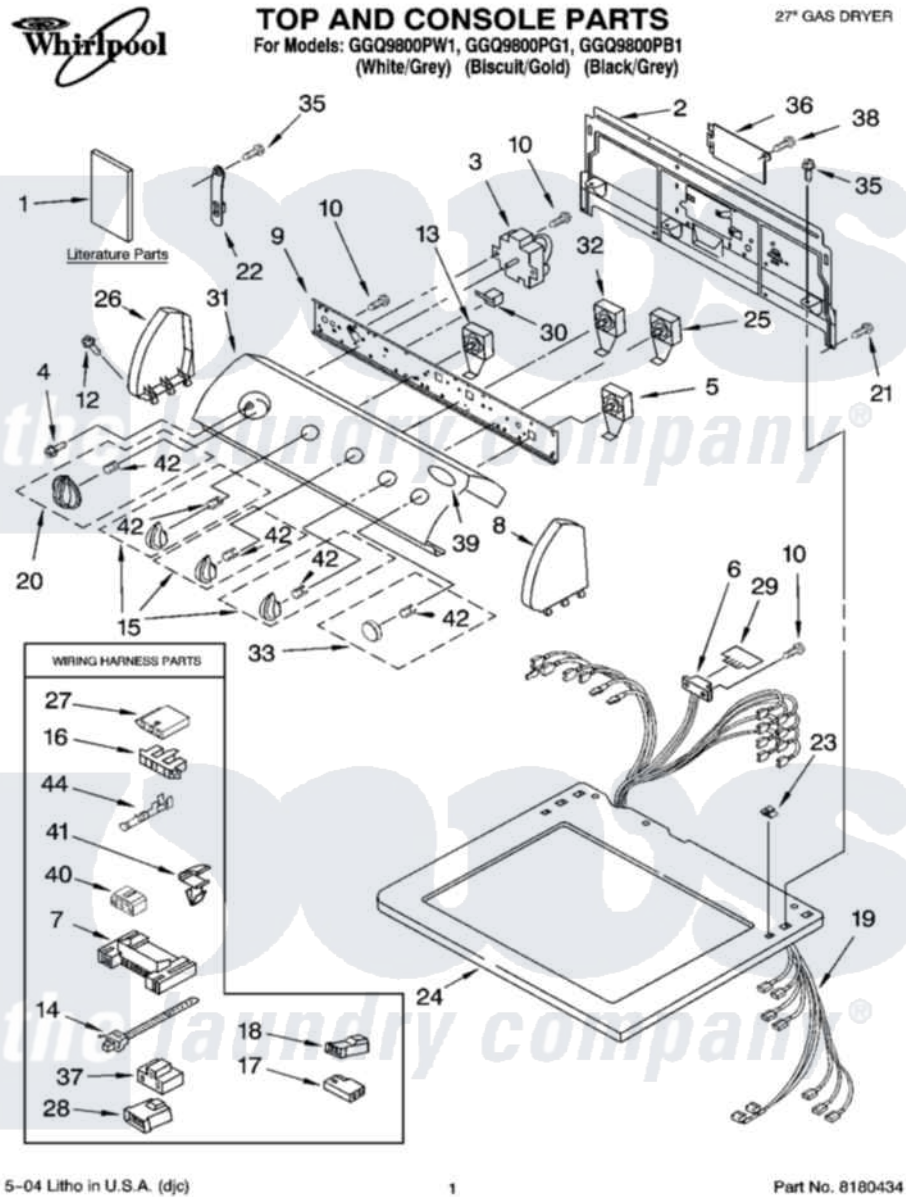

Whirlpool GGQ9800PW1 01 - TOP AND CONSOLE PARTS

5-04 Litho in U.S.A. (djc)

1

Part No. 8180434

Whirlpool Residential Whirlpool GGQ9800PW1 Dryer Parts Parts Diagram 01 - TOP AND CONSOLE PARTS
Click on the part number to view part

Item	Original Part Number	Replaced By	Status	Part Description
1	8535865		Not Available	Wiring Diagram
"	8533773		Not Available	Guide, Use & Care
"	8533770		Not Available	Sheet, Cycle Feature
"	8542616		Not Available	Instructions, Installation
"	N/A		Not Available	Following May Be Purchased DO-IT-YOURSELF REPAIR MANUALS
"	677818		Not Available	Manual, Do-It- Yourself Repair (Dryer)
2	8317305	285909		Panel-Rear
3	3406725			Timer Assembly
4	3400859			Screw, Grounding
5	3398094			Switch, Push To Start
6	3391885			Connector, Edge
7	3395683			Receptacle, Multi-Terminal
8	8271359	279962		Endcap
"	8271362	279965		Endcap