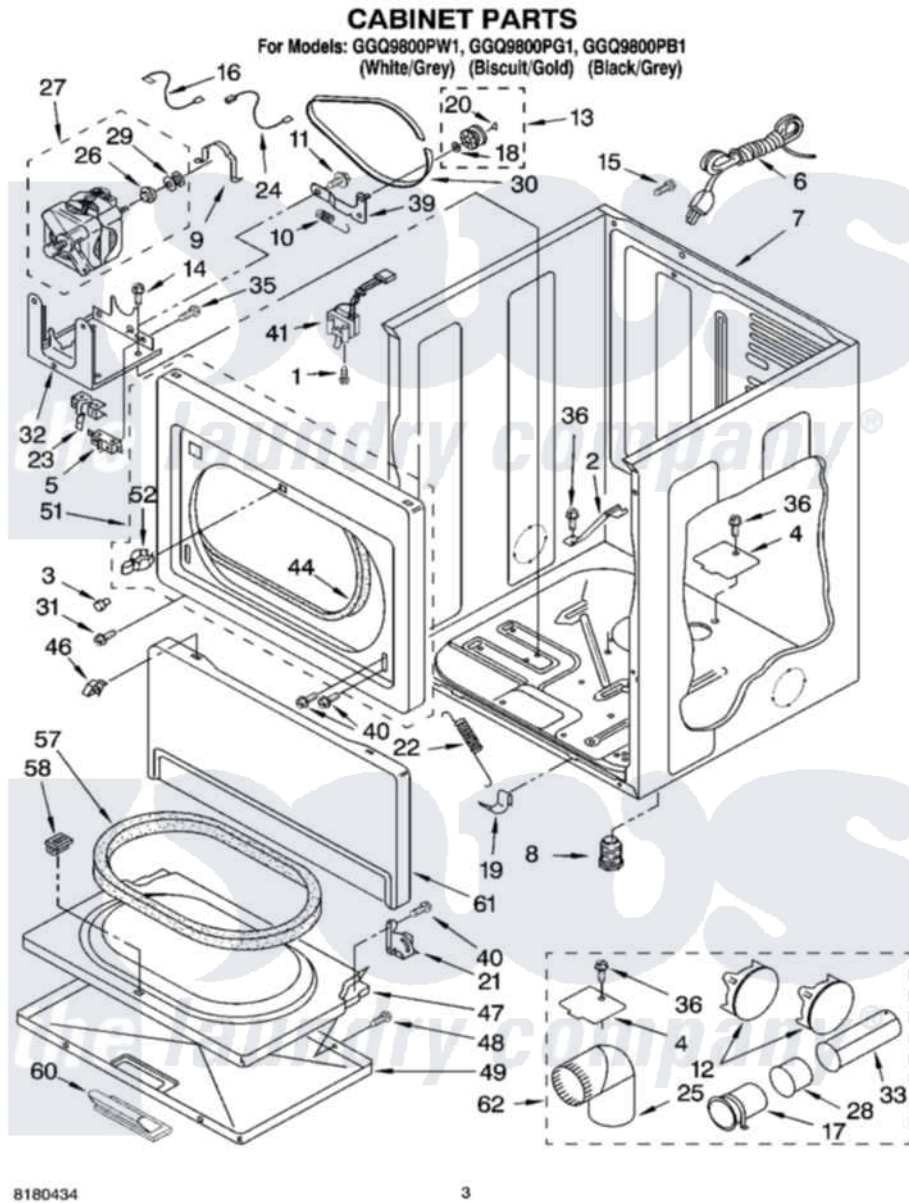

Whirlpool GGQ9800PW1 02 - CABINET PARTS

8180434

3

Whirlpool [Residential Whirlpool GGQ9800PW1 Dryer Parts](#) Parts Diagram 02 - CABINET PARTS
Click on the part number to view part

Item	Original Part Number	Replaced By	Status	Part Description
1	697773	3395530		Screw
2	8529757			Bracket, Burner
3	693152			Bumper, Console
4	3394331			Plate Cover
5	3394881	279782		Switch-Lid
6	344020	3401402		Cord, Power
7	8310656			Cabinet
"	8310659		Not Available	Cabinet (Biscuit)
"	8546093	8563991		Cabinet
8	3392100	49621		Feet-Leveling
"	279810			Foot-Optional
9	660658			Clamp, Motor Mounting 343481 685441
10	3387374			Spring, Idler
11	3389420			Retainer-Idler 1/4-20 X 1/16
12	697750	W10470674		Dryer Exhaust Kit
"	3388311			Plug, Multivent