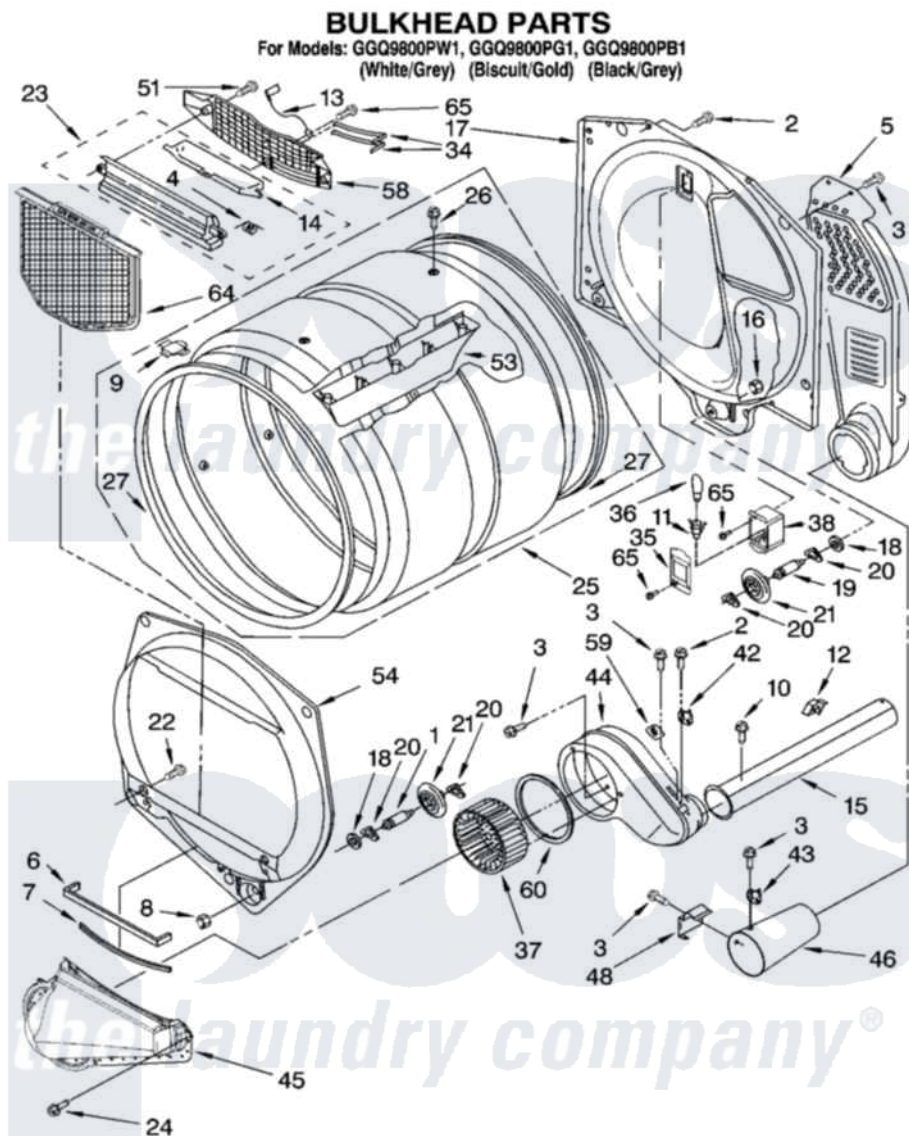

Whirlpool GGQ9800PW1 03 - BULKHEAD PARTS

8180434

5

Whirlpool [Residential Whirlpool GGQ9800PW1 Dryer Parts](#) Parts Diagram 03 - BULKHEAD PARTS
Click on the part number to view part

Item	Original Part Number	Replaced By	Status	Part Description
1	3399508	W10359271		Shaft, Drum Roller Threads
2	3390647	488729		Screw
3	90767			Screw, 8A X 3/8 HeX Washer Head Tapping
4	3394986			Spring, Lint Screen Door
5	3394346			Air Duct Assembly
6	697813			Seal, Outlet Housing
7	697814	697813		Seal, Outlet Housing
8	3359452			Nut, Lock
9	8066086			Plug, Drum Hole
10	3390646	W10139210		Screw, 8-18 X 5/16
11	3403634	W10136369		Socket, Drum Light Assembly
12	3388229			Retainer, Toe Panel
13	3392258	3393840		Wire
14	3394984	8563758		Door, Lint Screen
15	8318486	279936		Kit-Exhst
16	3387709			Nut, 3/8-16