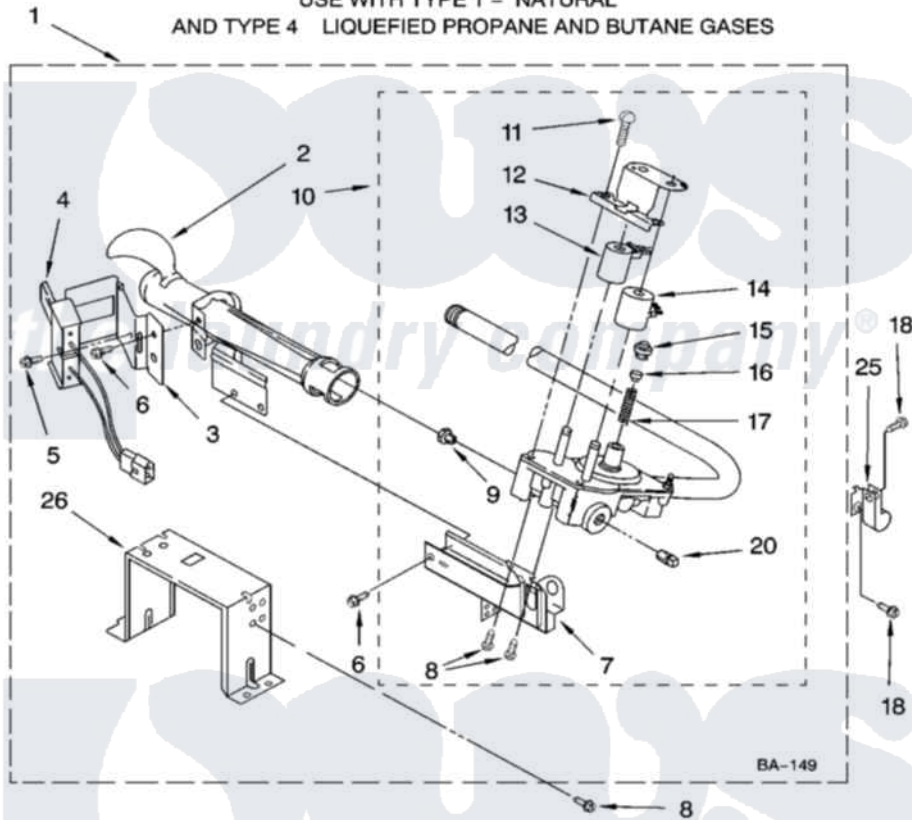

Whirlpool GGQ9800PW1 04 - 8318276 BURNER ASSEMBLY

8318276 BURNER ASSEMBLY

For Models: GGQ9800PW1, GGQ9800PG1, GGQ9800PB1
(White/Grey) (Biscuit/Gold) (Black/Grey)

USE WITH TYPE 1 - NATURAL
AND TYPE 4 LIQUEFIED PROPANE AND BUTANE GASES

8180434

7

Whirlpool [Residential Whirlpool GGQ9800PW1 Dryer Parts](#) Parts Diagram 04 - 8318276 BURNER ASSEMBLY
Click on the part number to view part

Item	Original Part Number	Replaced By	Status	Part Description
1	8318276	280119		Burner-Gas
2	688617	693140		Burner
3	694298			Bracket, Ignitor
4	686590	279311		Ignitor
5	3393909			Screw, 8-32 X 7/8
6	343641	681414		Screw, 10AB X 1/2
7	3389871		Not Available	Base, Burner
8	3387057			Screw, 10-16 X 1/2 Orifice, Burner
9	234826			Orifice, Burner Type 1
"	229742			Orifice, Burner
"	234868			Orifice, Burner
10	8318281	W10480542		Valve-Gas
11	694421			Screw, Bracket Mounting
12	694538			Bracket, Shunt
13	694540			Coil, 60 Hz
14	694539			Coil, 60 Hz

15	694424		Leak, Limiter
16	694423		Screw, Regulator Adjustment
17	694422		Spring, Regulator
18	3390647	488729	Screw
20	239822	W10295523	Plug, Pipe
25	3387561		Clamp-Pipe
26	3389889		Bracket, Support
"	N/A		FOLLOWING PARTS NOT ILLUSTRATED
"	694572	49572A	Conversion Kit To Type L.p.g.f