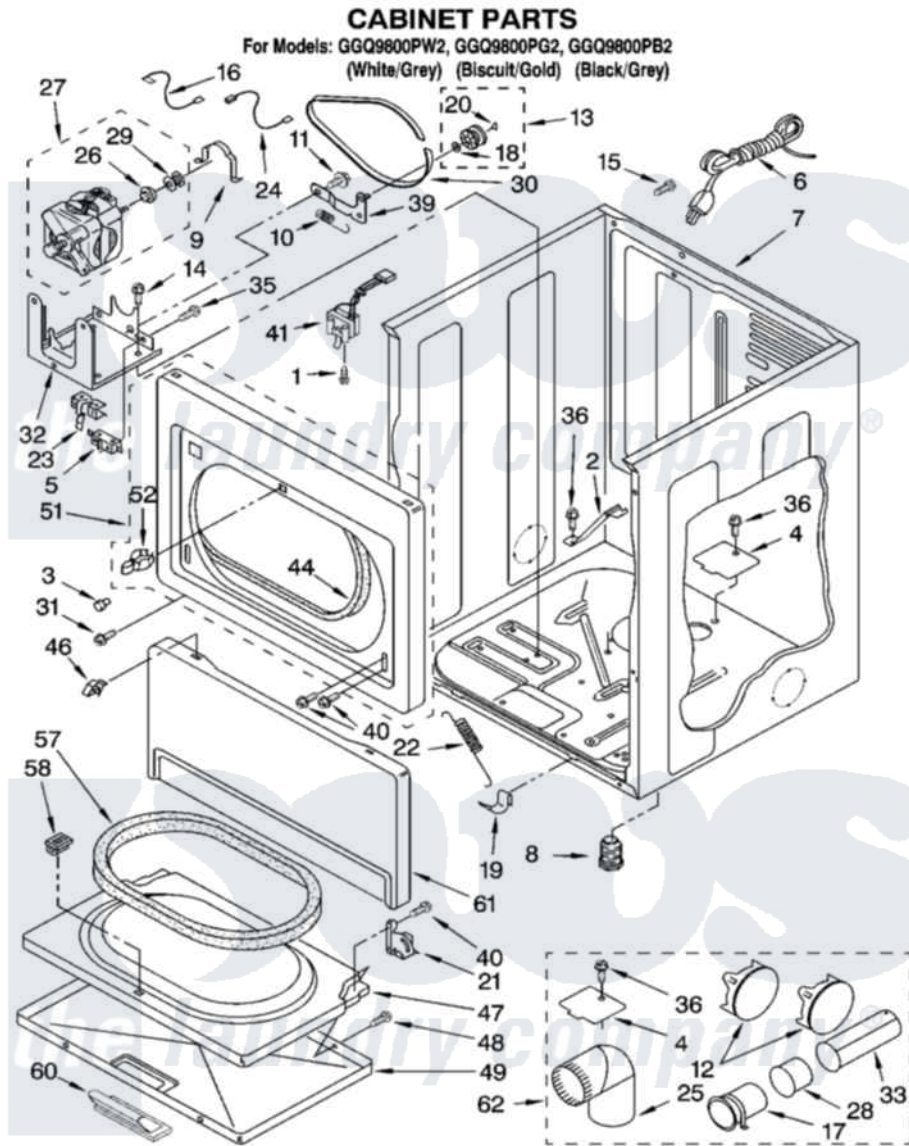

Whirlpool GGQ9800PW2 02 - CABINET PARTS

8180707

3

Whirlpool [Residential Whirlpool GGQ9800PW2 Dryer Parts](#) Parts Diagram 02 - CABINET PARTS
Click on the part number to view part

Item	Original Part Number	Replaced By	Status	Part Description
1	697773	3395530		Screw
2	8529757			Bracket, Burner
3	693152			Bumper, Console
4	3394331			Plate Cover
5	3394881	279782		Switch-Lid
6	344020	3401402		Cord, Power
7	8310656			Cabinet
"	8310659		Not Available	Cabinet (Biscuit)
"	8546093	8563991		Cabinet
8	3392100	49621		Feet-Leveling
"	279810			Foot-Optional
9	660658			Clamp, Motor Mounting 343481 685441
10	3387374			Spring, Idler
11	3389420			Retainer-Idler 1/4-20 X 1/16
12	697750	W10470674		Dryer Exhaust Kit
"	3388311			Plug, Multivent