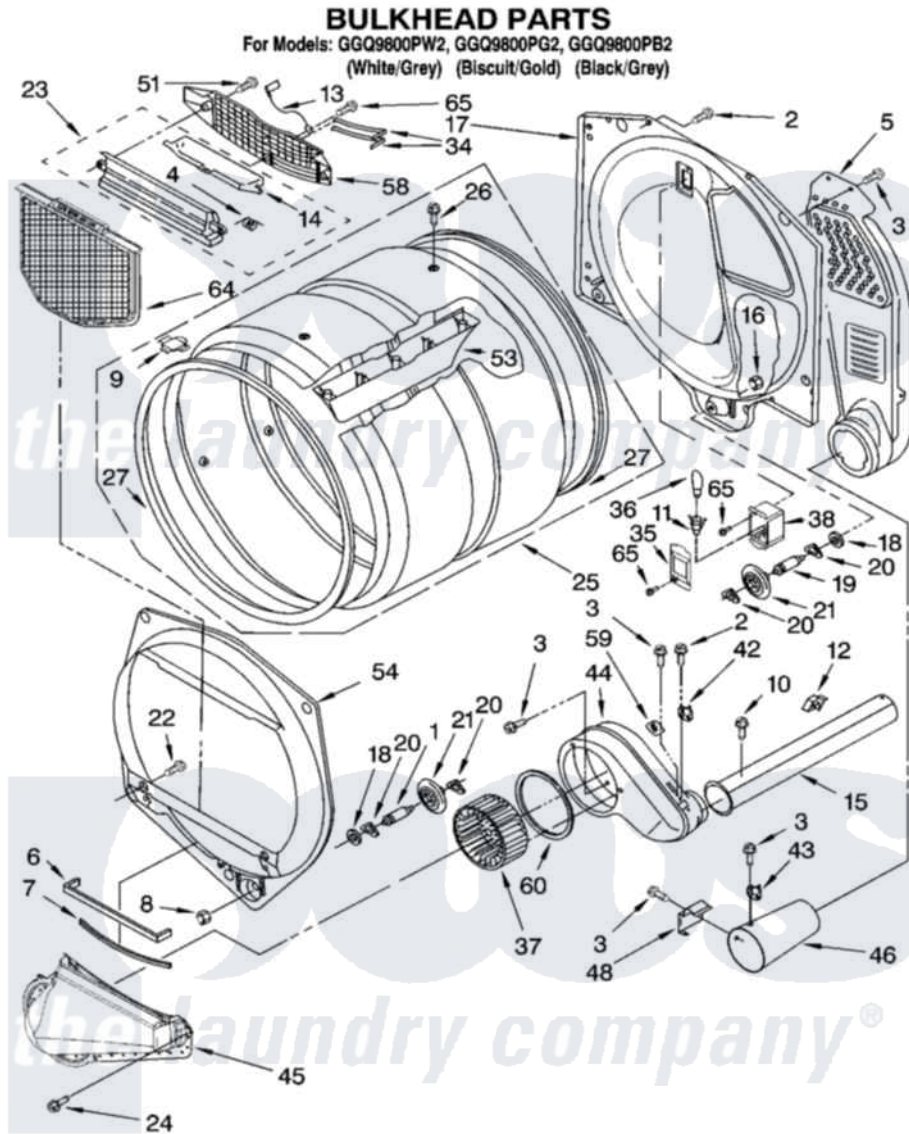

Whirlpool GGQ9800PW2 03 - BULKHEAD PARTS

8180707

5

Whirlpool [Residential Whirlpool GGQ9800PW2 Dryer Parts](#) Parts Diagram 03 - BULKHEAD PARTS
Click on the part number to view part

Item	Original Part Number	Replaced By	Status	Part Description
1	3399508	W10359271		Shaft, Drum Roller Threads
2	3390647	488729		Screw
3	90767			Screw, 8A X 3/8 HeX Washer Head Tapping
4	3394986			Spring, Lint Screen Door
5	3394346			Air Duct Assembly
6	697813			Seal, Outlet Housing
7	697814	697813		Seal, Outlet Housing
8	3359452			Nut, Lock
9	8066086			Plug, Drum Hole
10	3390646	W10139210		Screw, 8-18 X 5/16
11	3403634	W10136369		Socket, Drum Light Assembly
12	3388229			Retainer, Toe Panel
13	3392258	3393840		Wire
14	3394984	8563758		Door, Lint Screen
15	8318486	279936		Kit-Exhst
16	3387709			Nut, 3/8-16

17	8520836		Bulkhead, Rear
18	3387459	W10080960	Washer, Support
19	3399509	W10359272	Shaft, Roller Drum Threads
20	690997		Washer, Thrust
21	8536973	W10314173	Support
22	695240	488729	Screw
23	3394985	8563755	Housing, Outlet Assembly
24	359625	487240	Screw, For Mtg. Service Capacitor
25	8318215	W10197999	Drum
26	97787	W10109200	Screw, Baffle Mounting
27	697694	280114	Seal
34	3387223		Electrode, Sensor
35	3402841	8532165	Lens, Drum Light
36	3406124	22002263	Lamp
37	697772		Wheel, Blower
38	3977373		Bracket, Drum Light
42	8318268		Thermostat, Internal-Bias
43	3403140		Thermostat, High-Limit 205F
44	8544362	W10119255	Housing, Blower
45	8066168	W10128606	Duct-Lint
46	8066047		Funnel, Bumer
48	338906		Radiant, Sensor
51	3387230		Screw, 10-16 X 13/16
53	697693	W10113136	Baffle, Drum
54	697557		Bulkhead, Front
58	8299979		Grill, Outlet Screen Door
59	3392519		Thermal Limiter
60	697770		Seal, Cover Plate Blower Housing
64	8066170	W10120998	Screen
65	487909	488729	Screw