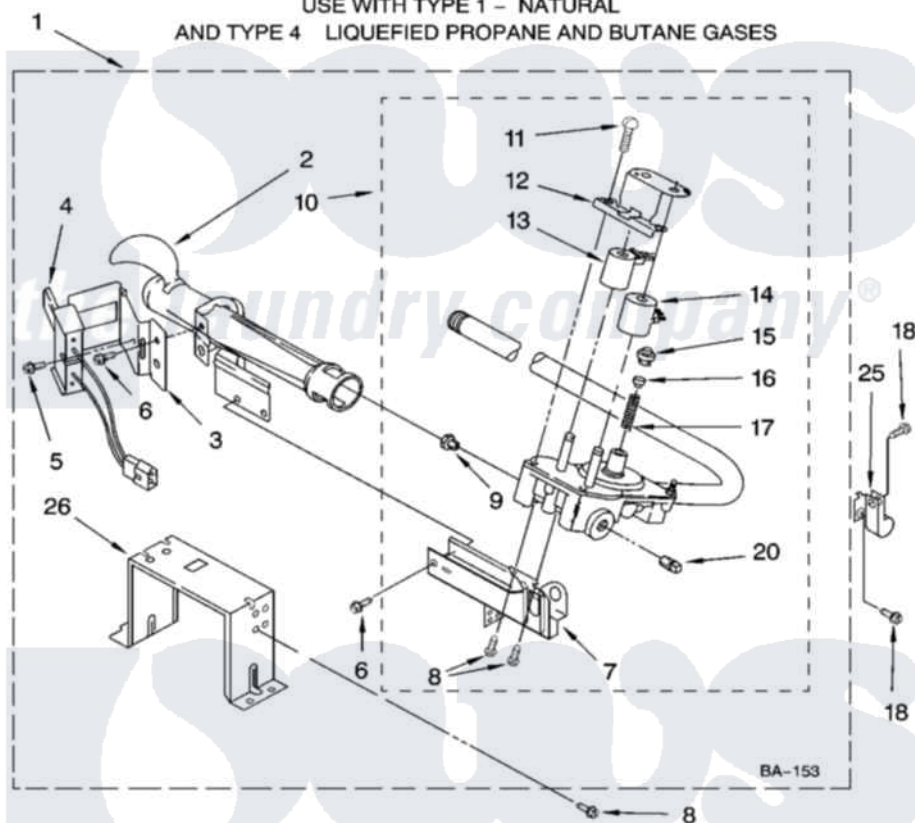

Whirlpool GQG9800PW2 04 - 8576353 BURNER ASSEMBLY, OPTIONAL PARTS (NOT INCLUDED)

8576353 BURNER ASSEMBLY

For Models: GQG9800PW2, GQG9800PG2, GQG9800PB2
(White/Grey) (Biscuit/Gold) (Black/Grey)

USE WITH TYPE 1 - NATURAL
AND TYPE 4 LIQUEFIED PROPANE AND BUTANE GASES

8180707

7

Whirlpool [Residential Whirlpool GQG9800PW2 Dryer Parts](#) Parts Diagram 04 - 8576353 BURNER ASSEMBLY, OPTIONAL PARTS (NOT INCLUDED).
Click on the part number to view part

Item	Original Part Number	Replaced By	Status	Part Description
1	8576353	280119		Burner-Gas
2	688617	693140		Burner
3	694298			Bracket, Ignitor
4	686590	279311		Ignitor
5	3393909			Screw, 8-32 X 7/8
6	343641	681414		Screw, 10AB X 1/2
7	3389871		Not Available	Base, Burner
8	3387057			Screw, 10-16 X 1/2 Orifice, Burner
9	15418			Orifice, Burner Type 1
"	15422		Not Available	ORIFICE, BURNER (TYPE 4) (BUTANE)
"	234867	229742		Orifice, Burner
10	8281914	279923		NAT Gas
11	694421			Screw, Bracket Mounting