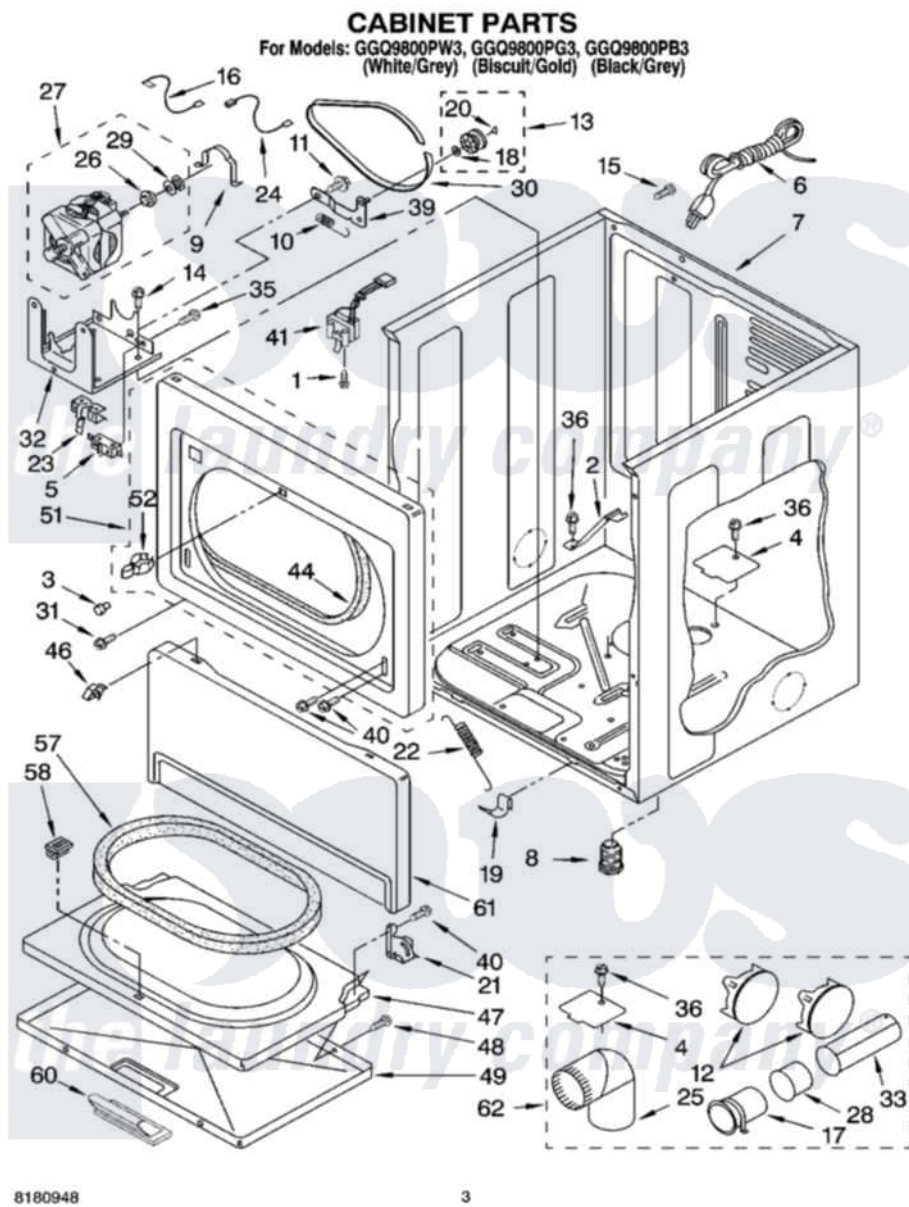

# Whirlpool GGQ9800PW3 02 - CABINET PARTS

8180948

3

Whirlpool [Residential Whirlpool GGQ9800PW3 Dryer Parts](#) Parts Diagram 02 - CABINET PARTS

[Click on the part number to view part](#)

Item	Original Part Number	Replaced By	Status	Part Description
1	697773	<a href="#">3395530</a>		Screw
2	<a href="#">8529757</a>			Bracket, Burner
3	<a href="#">693152</a>			Bumper, Console
4	<a href="#">3394331</a>			Plate Cover
5	3394881	<a href="#">279782</a>		Switch-Lid
6	344020	<a href="#">3401402</a>		Cord, Power
7	<a href="#">8310656</a>			Cabinet
"	8310659		Not Available	Cabinet (Biscuit)
"	8546093	<a href="#">8563991</a>		Cabinet
8	3392100	<a href="#">49621</a>		Feet-Leveling
"	<a href="#">279810</a>			Foot-Optional
9	<a href="#">660658</a>			Clamp, Motor Mounting 343481 685441
10	<a href="#">3387374</a>			Spring, Idler
11	<a href="#">3389420</a>			Retainer-Idler 1/4-20 X 1/16
12	697750	<a href="#">W10470674</a>		Dryer Exhaust Kit
"	<a href="#">3388311</a>			Plug, Multivent