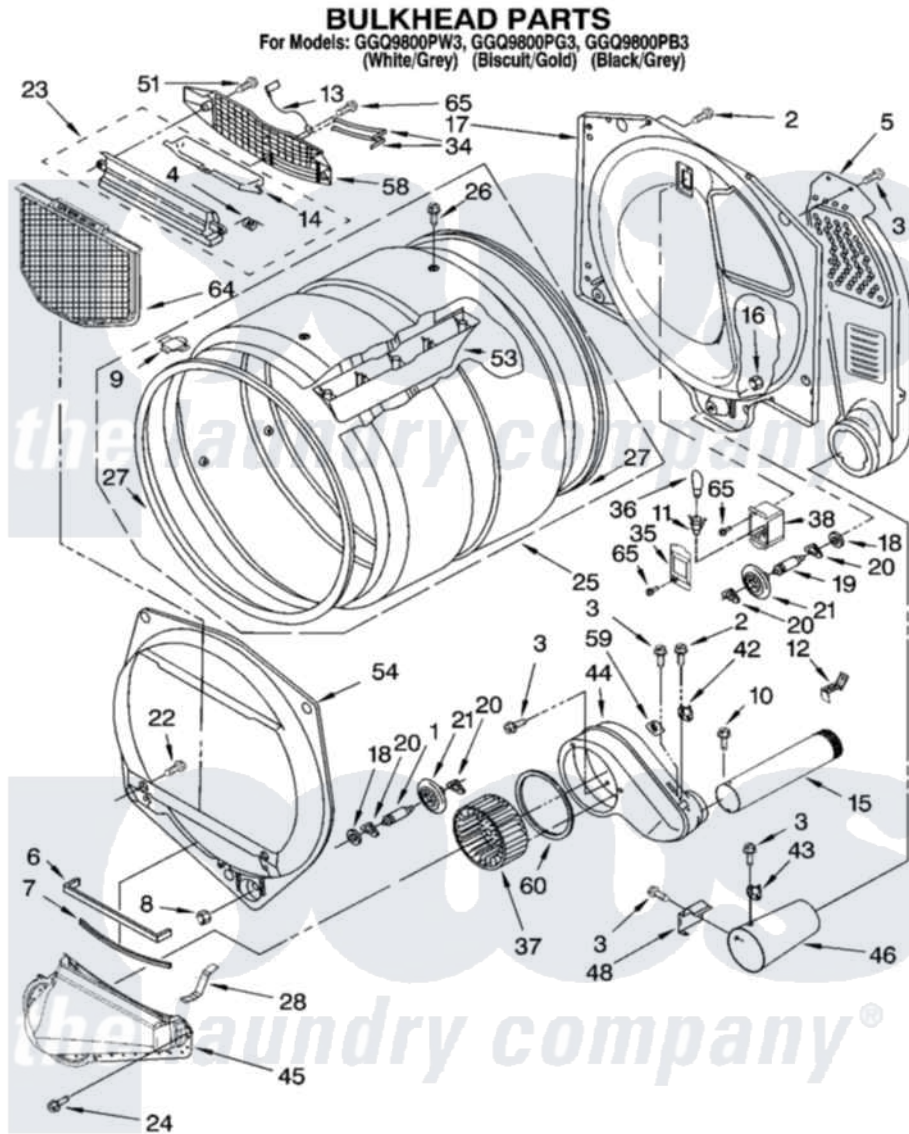

# Whirlpool GGQ9800PW3 03 - BULKHEAD PARTS

8180948

5

Whirlpool [Residential Whirlpool GGQ9800PW3 Dryer Parts](#) Parts Diagram 03 - BULKHEAD PARTS  
Click on the part number to view part

Item	Original Part Number	Replaced By	Status	Part Description
1	8575324	<a href="#">W10359271</a>		Shaft, Drum Roller Threads
2	3390647	<a href="#">488729</a>		Screw
3	<a href="#">90767</a>			Screw, 8A X 3/8 HeX Washer Head Tapping
4	<a href="#">3394986</a>			Spring, Lint Screen Door
5	<a href="#">3394346</a>			Air Duct Assembly
6	<a href="#">697813</a>			Seal, Outlet Housing
7	697814	<a href="#">697813</a>		Seal, Outlet Housing
8	3934666	<a href="#">W10080210</a>		Nut, 3/8 X 16
9	<a href="#">8066086</a>			Plug, Drum Hole
10	3390646	<a href="#">W10139210</a>		Screw, 8-18 X 5/16
11	3403634	<a href="#">W10136369</a>		Socket, Drum Light Assembly
12	<a href="#">8572105</a>			Retainer, Toe Panel
13	3392258	<a href="#">3393840</a>		Wire
14	3394984	<a href="#">8563758</a>		Door, Lint Screen
15	8563745	<a href="#">279936</a>		Kit-Exhst
16	W10001120	<a href="#">W10080190</a>		Nut, 3/8-16